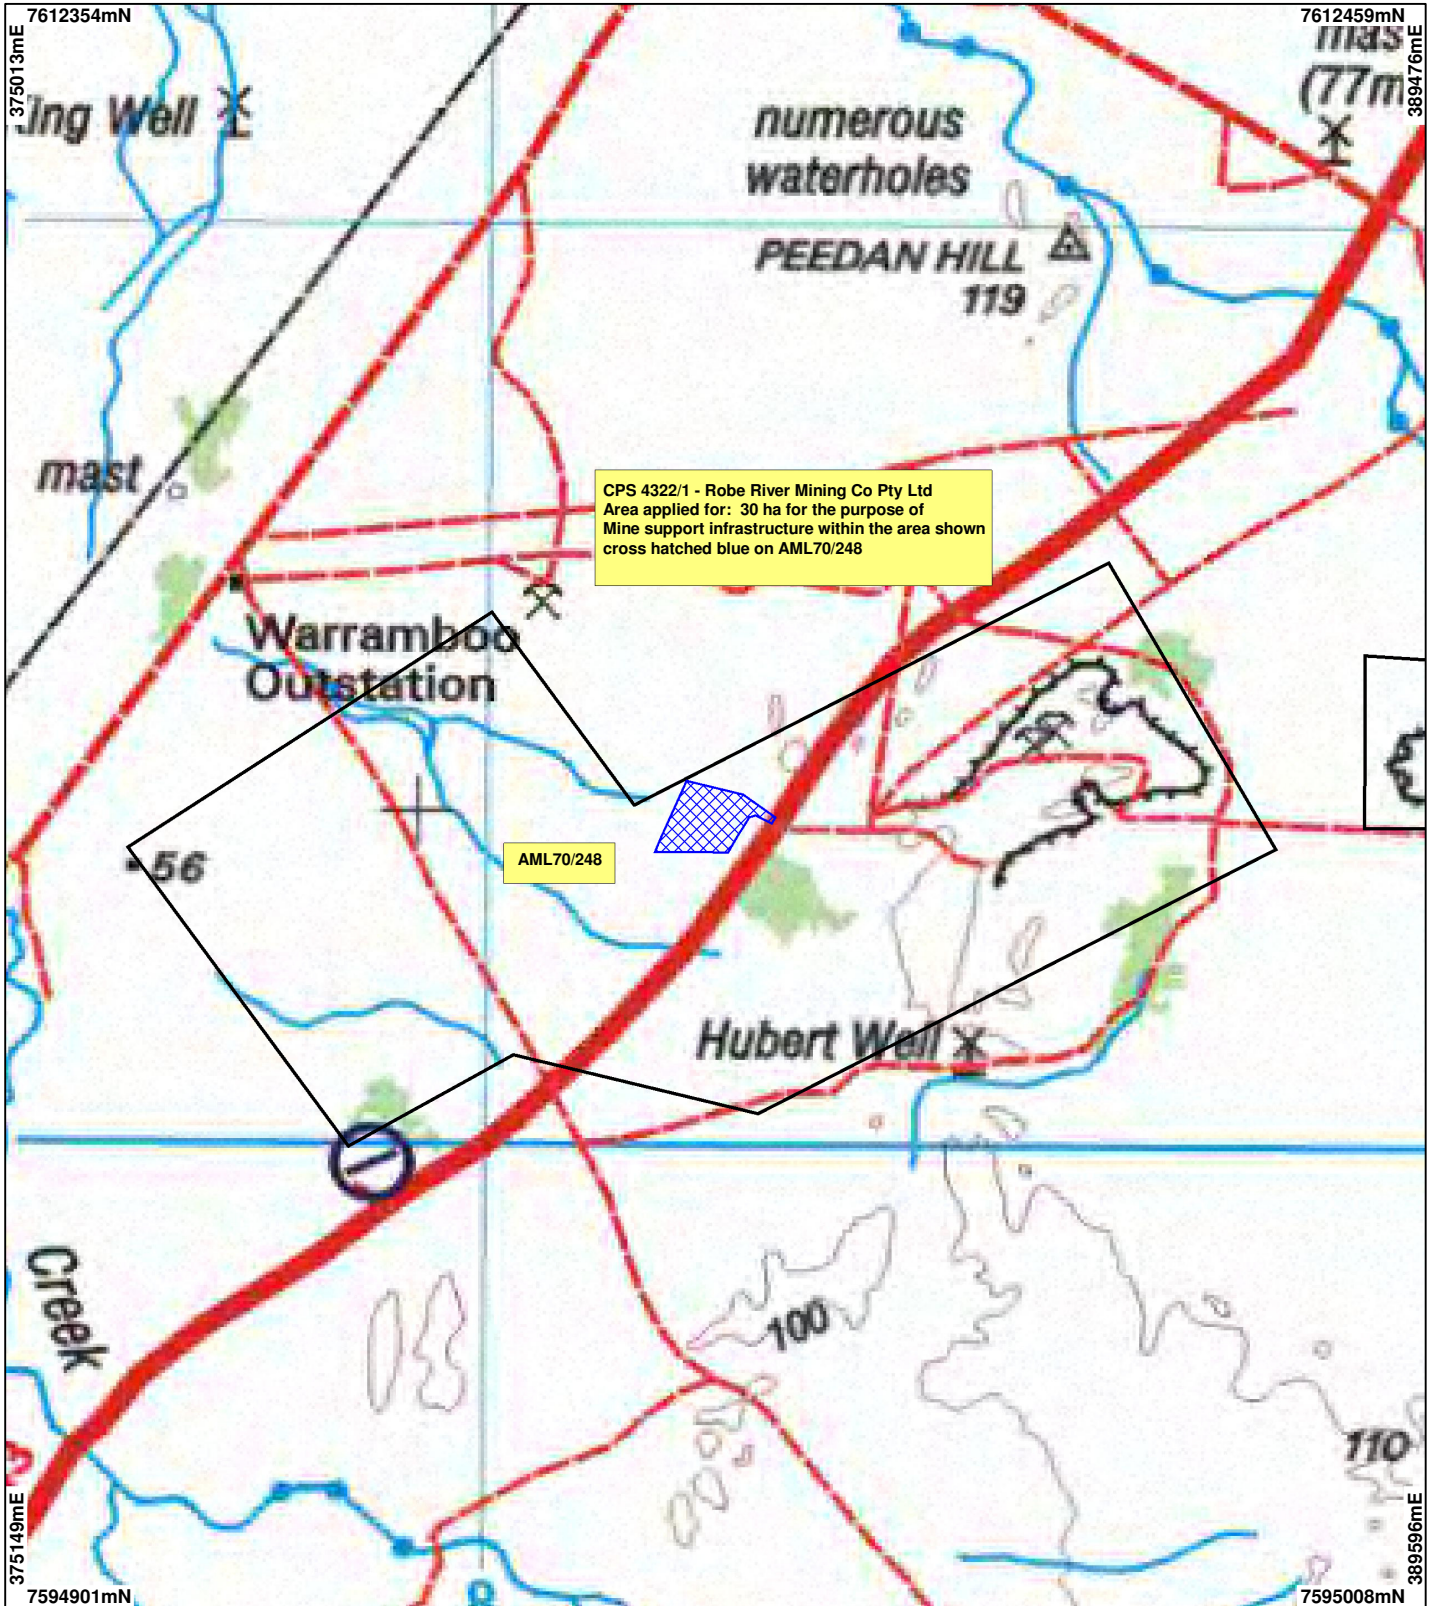

CPS 4322/1 Robe River Mining Co Pty Ltd

LEGEND

- Mining Tenements
- Clearing Instruments
- NATMAP 250K Series Mapping
- GA 08/03

0 ————— 2 km

Scale 1:80000
(Approximate when reproduced at A4)

Geocentric Datum Australia 1994

Note: the data in this map have not been projected. This may result in geometric distortion or measurement inaccuracies.

..... Date

Officer with delegated authority under Section 20 of the Environmental Protection Act 1986