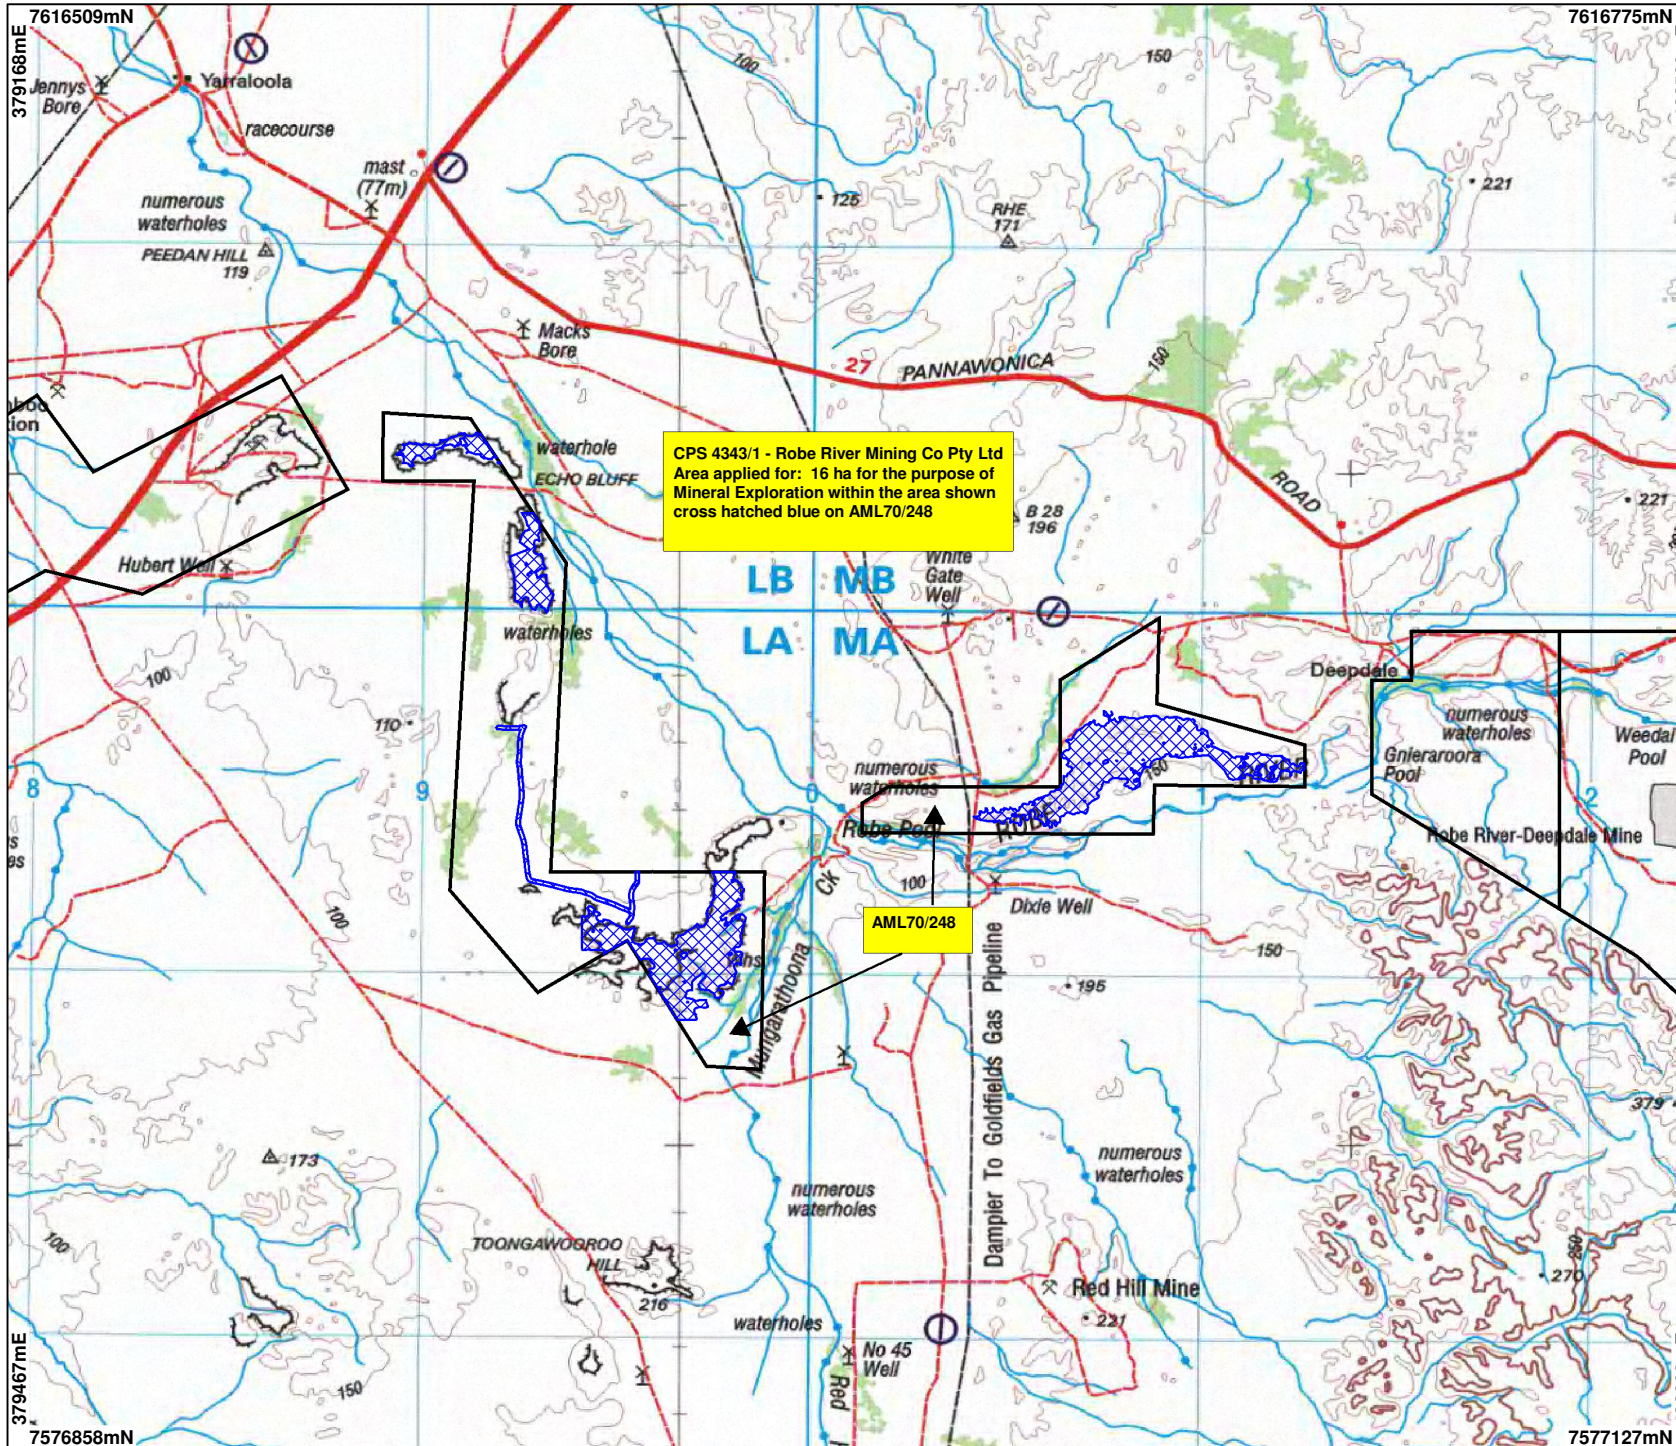

# CPS 4343/1 - Robe River Mining Co Pty Ltd

- LEGEND**
- Mining Tenements
  - Clearing Instruments
  - NATMAP 250K Series Mapping - GA 08/03

\* Project Data. This data has not been quality assured. Please contact map author for details.

Scale 1:200000  
 (Approximate when reproduced at A4)  
 Geocentric Datum Australia 1994  
 Note: the data in this map have not been projected. This may result in geometric distortion or measurement inaccuracies.

..... Date .....

Officer with delegated authority under Section 20 of the Environmental Protection Act 1986

Information derived from this map should be confirmed with the data custodian acknowledged by the agency acronym in the legend.