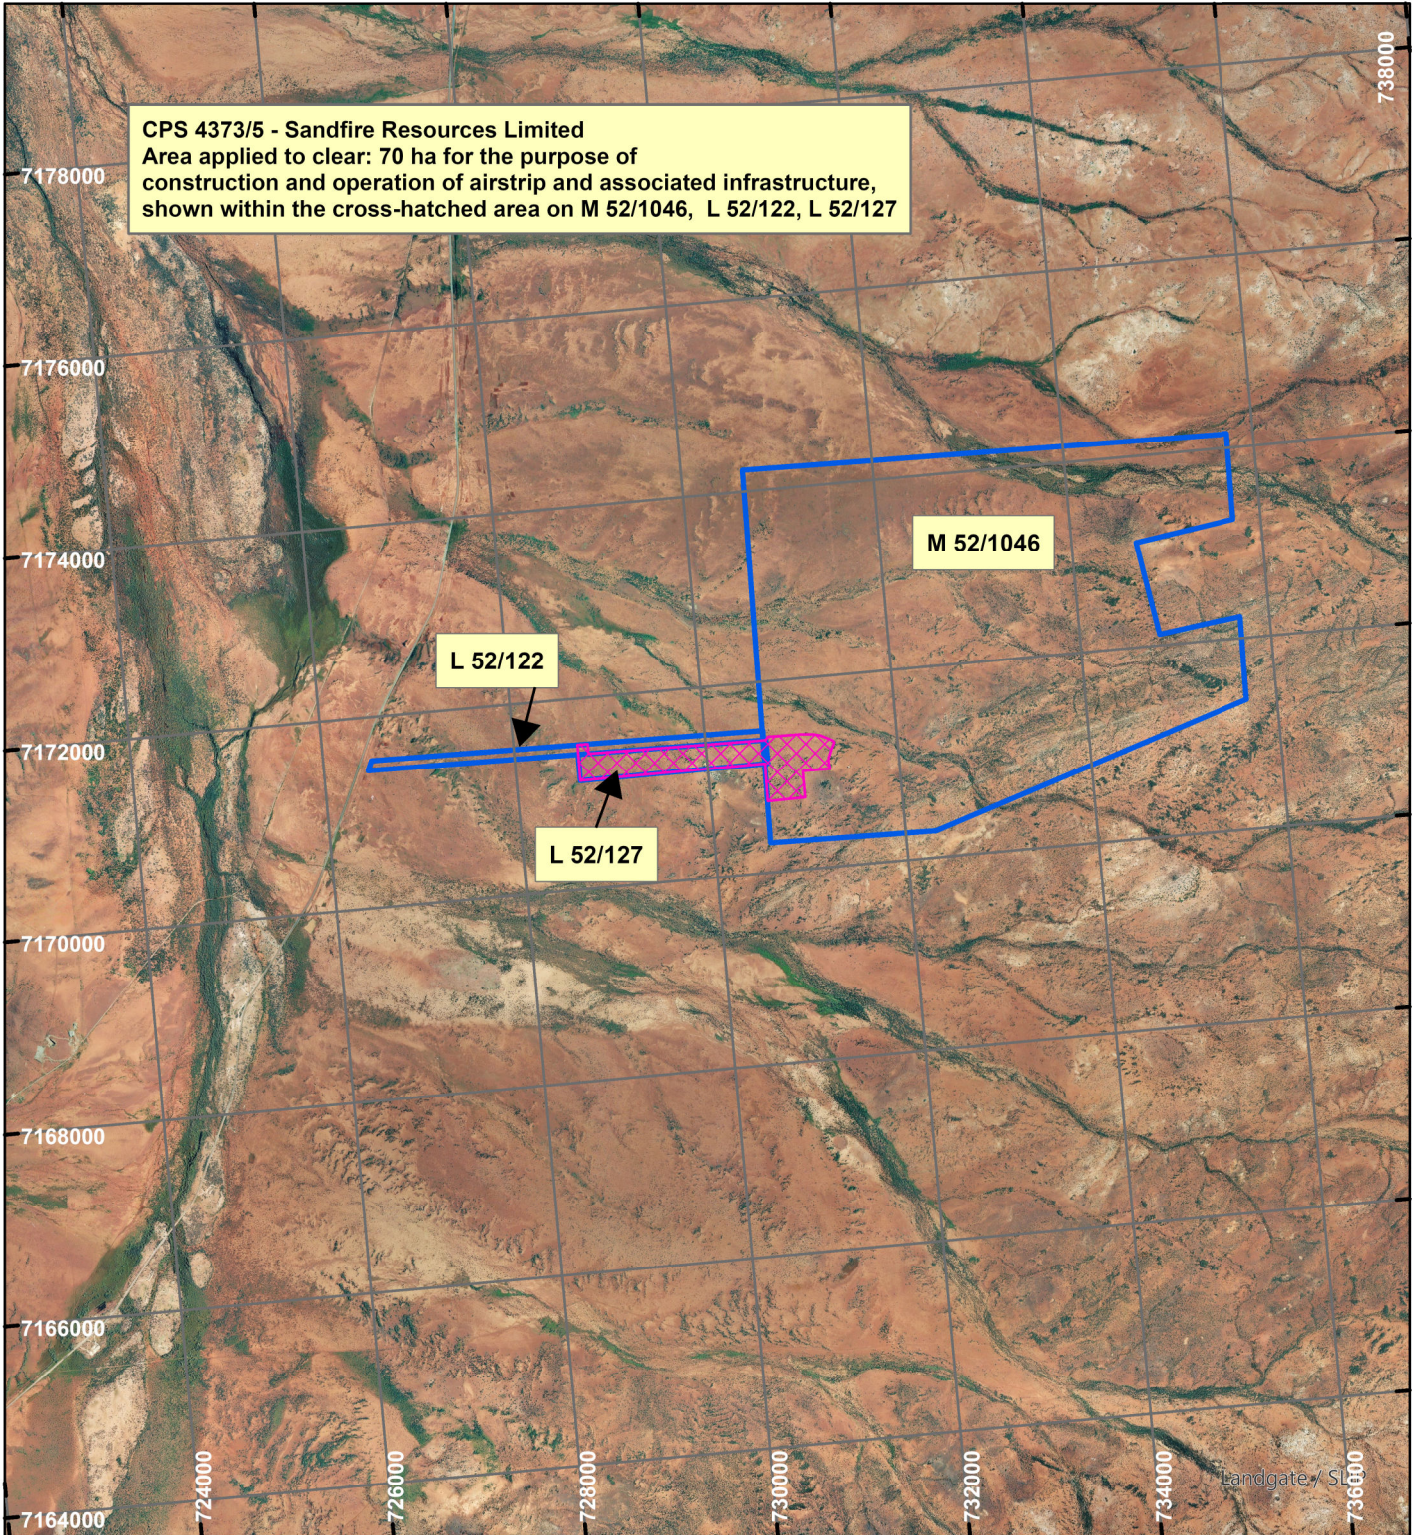

# CPS 4373/5 - Sandfire Resources Limited

## LEGEND

Clearing Instruments

Mining Tenements

Scale 1:80,000

(Approximate when reproduced at A4)

Geocentric Datum Australia 2020

Note: the data in this map have not been projected. This may result in geometric distortion or measurement inaccuracies.

..... Date .....

Officer with delegated authority under Section 20 of the Environmental Protection Act 1986

Information derived from this map should be confirmed with the data custodian acknowledged by the agency acronym in the legend.