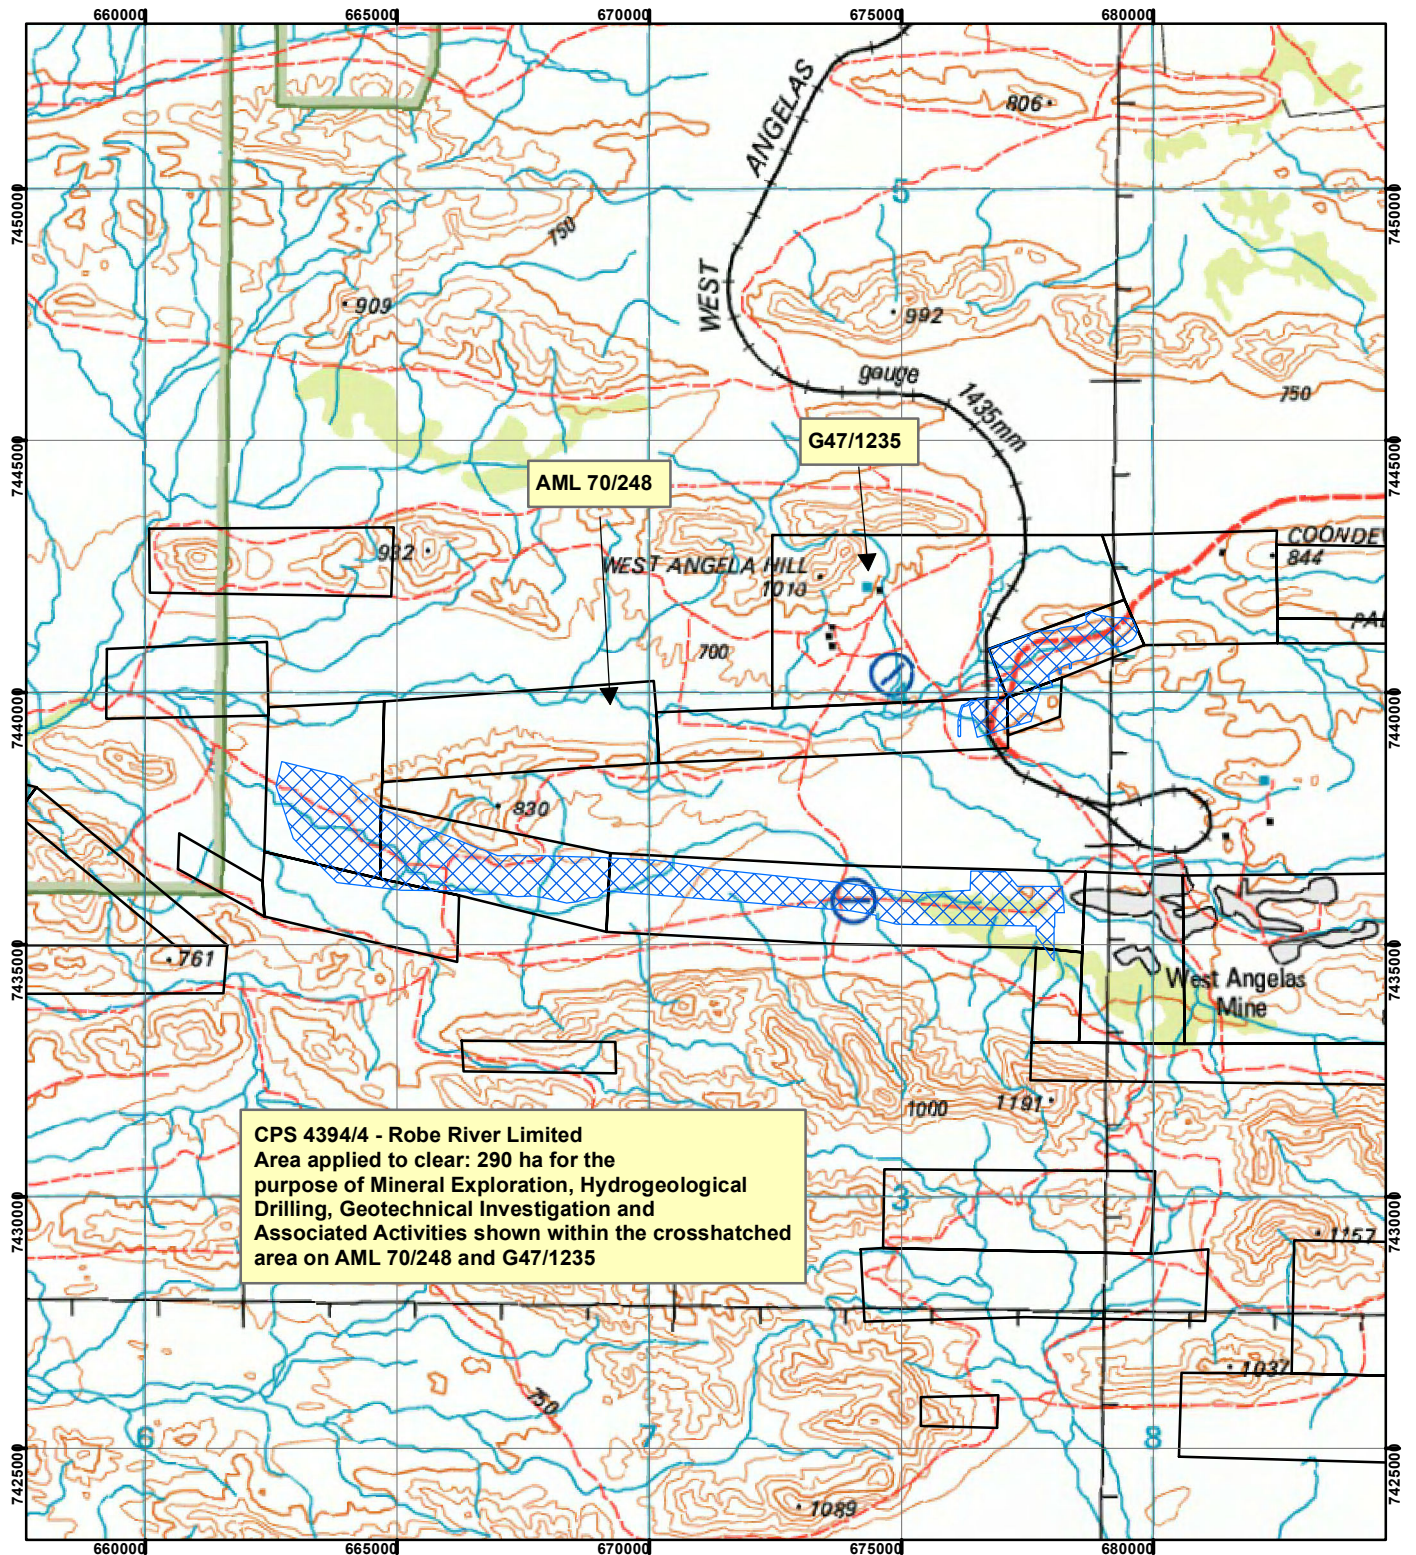

CPS 4394/4 - Robe River Limited

Legend

 Clearing Instrument

Mining Tenements

 Mining Tenements

Geocentric Datum Australia 1994

Note: the data in this map have not been projected. This may result in geometric distortion or measurement inaccuracies.

..... Date

Officer with delegated authority under Section 20 of the Environmental Protection Act 1986

Information derived from this map should be confirmed with the data custodian acknowledged by the agency acronym in the legend.