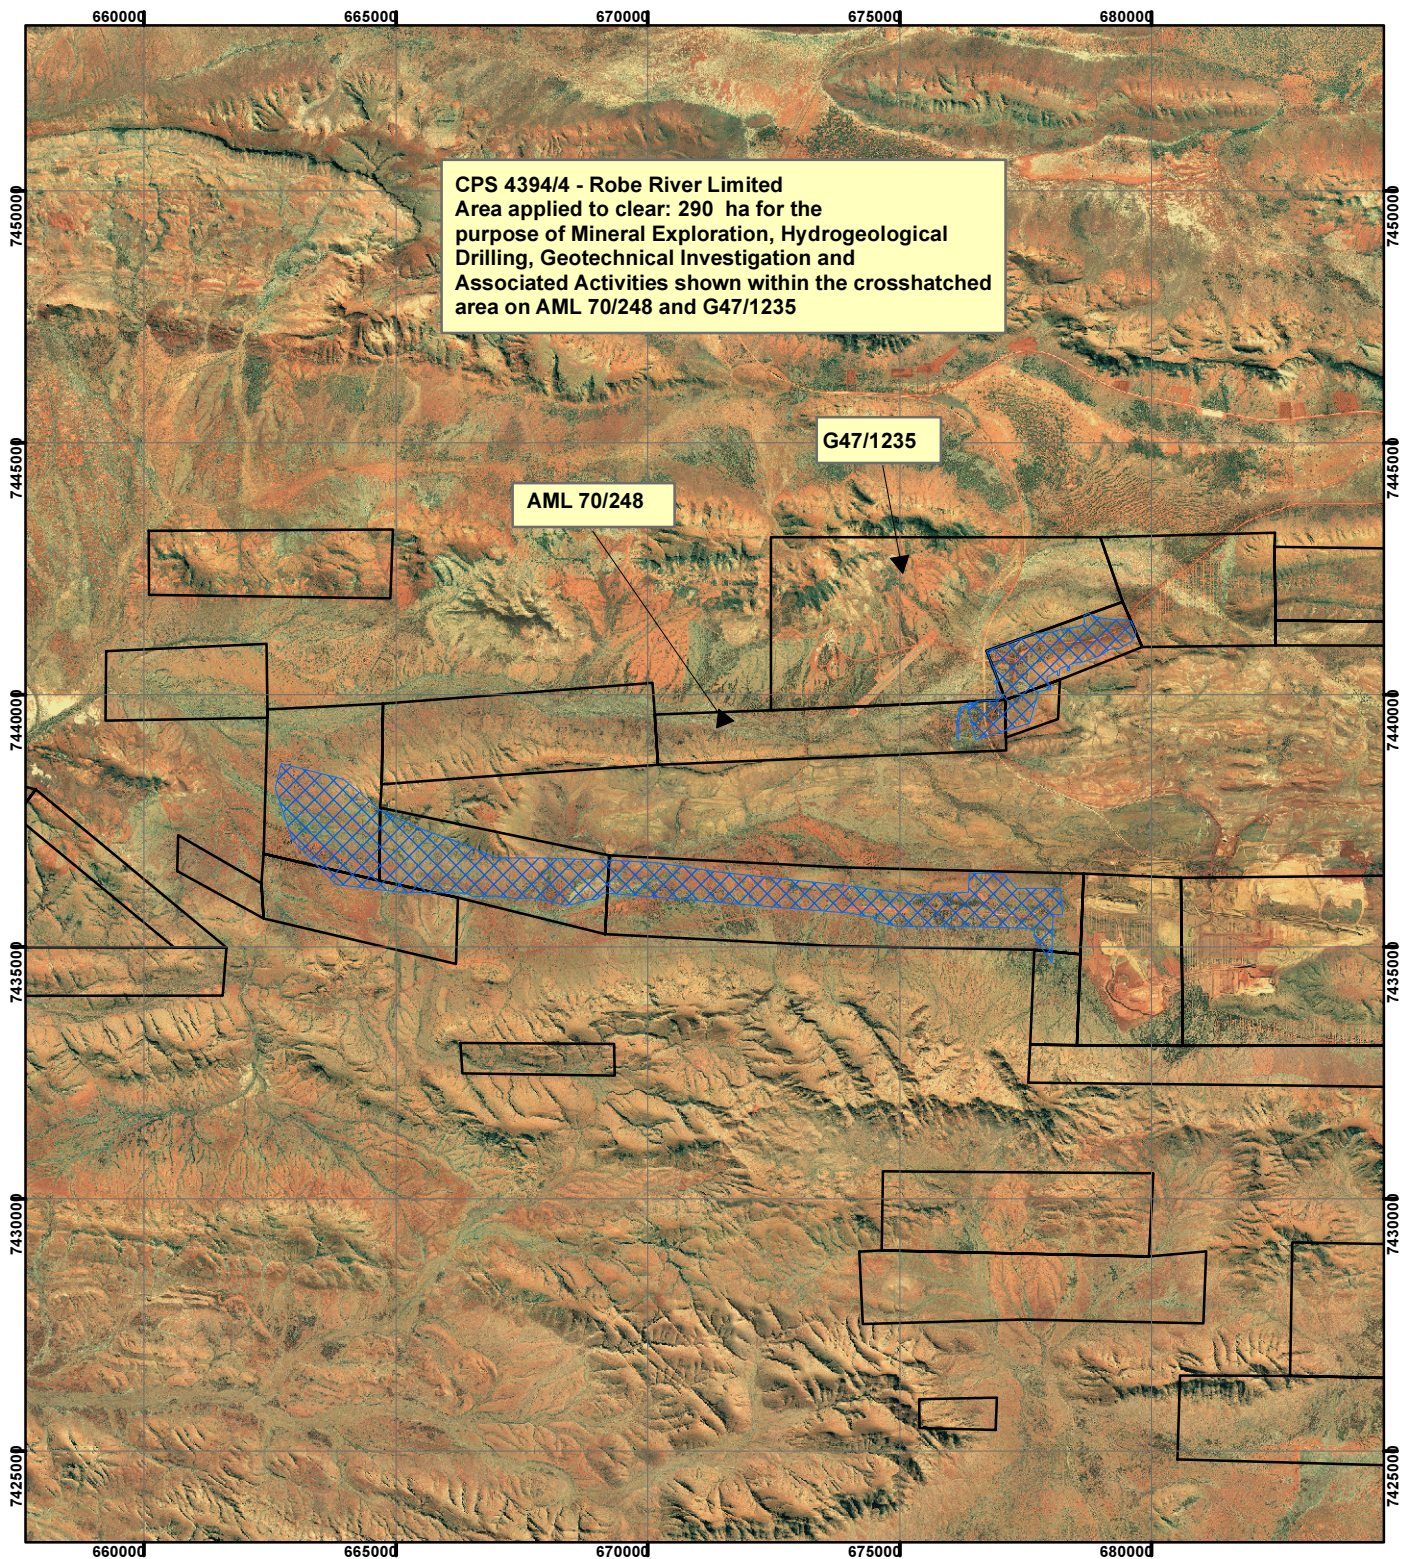

CPS 4394/4 - Robe River Limited

Legend

Clearing Instruments

Mining Tenements

Mining Tenements

Geocentric Datum Australia 1994

..... Date .....

Officer with delegated authority under Section 20 of the Environmental Protection Act 1986

Information derived from this map should be confirmed with the data custodian acknowledged by the agency acronym in the legend.