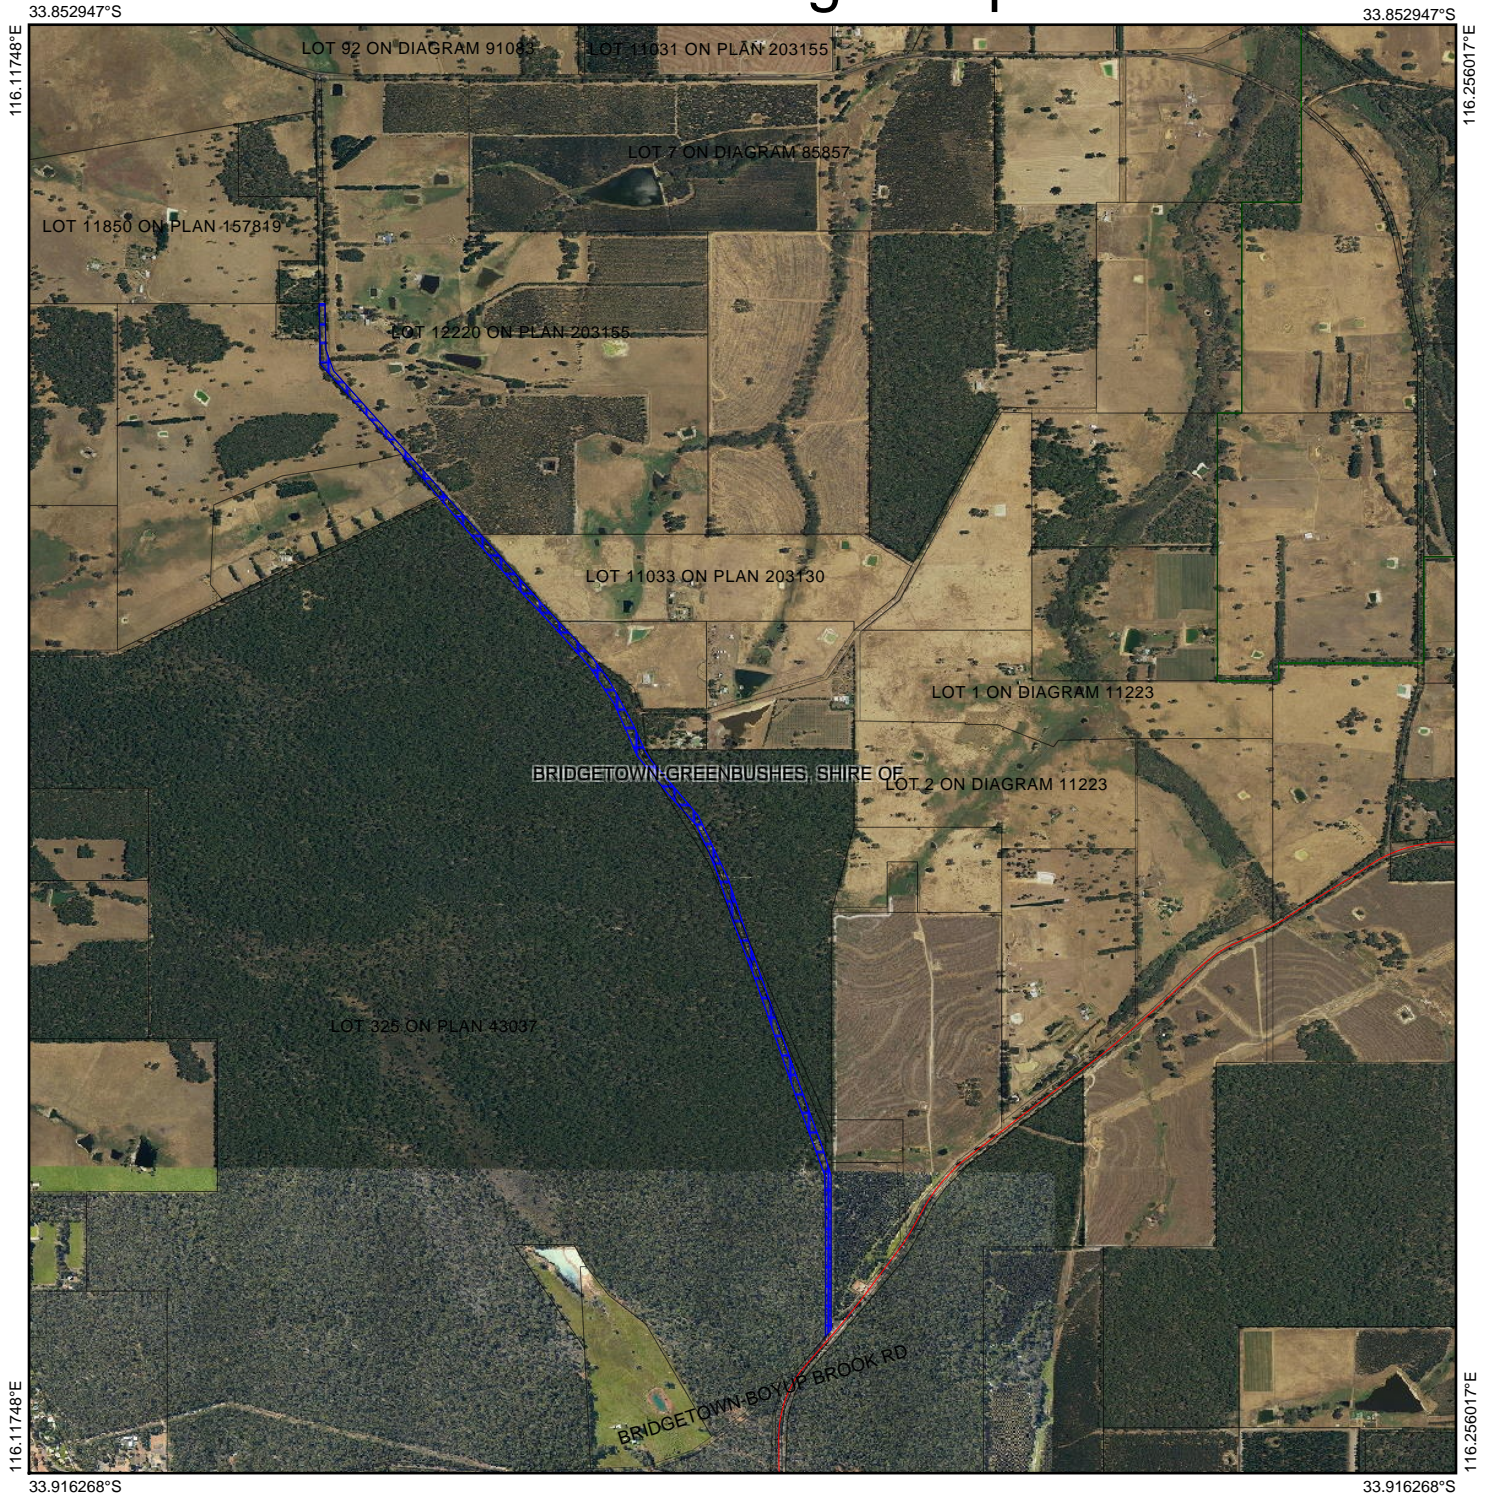

CPS 4411/4g - Map

Legend

-  Clearing Instruments Proposals
-  Imagery
-  Local Government Authority

(Approximate when reproduced at A4)

GDA 94 (Lat/Long)

Geocentric Datum of Australia 1994

..... Date

GOVERNMENT OF
WESTERN AUSTRALIA
WA Crown Copyright 2016