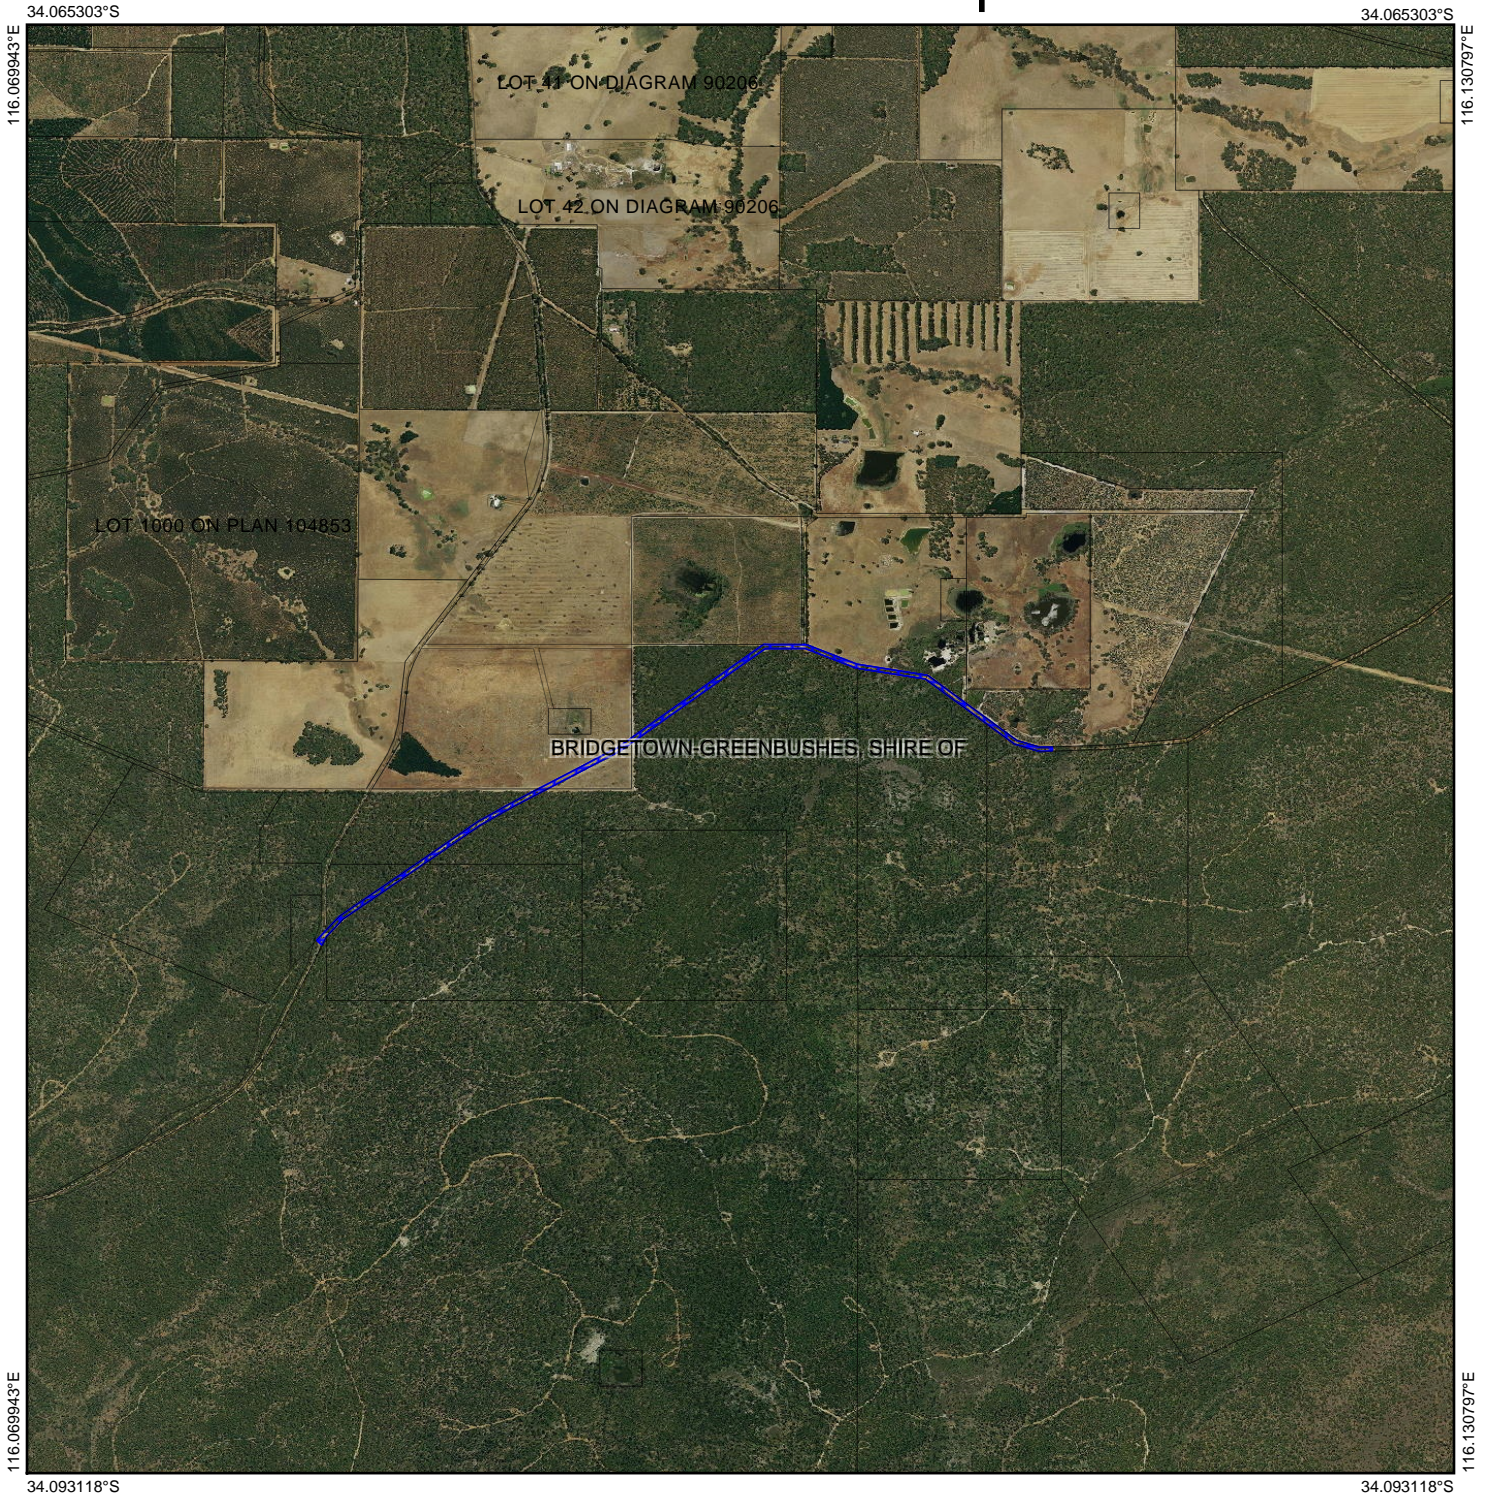

CPS 4411/4I - Map

Legend

-  Clearing Instruments Proposals
-  Imagery
-  Local Government Authority

(Approximate when reproduced at A4)

GDA 94 (Lat/Long)

Geocentric Datum of Australia 1994

..... Date

GOVERNMENT OF
WESTERN AUSTRALIA
WA Crown Copyright 2016