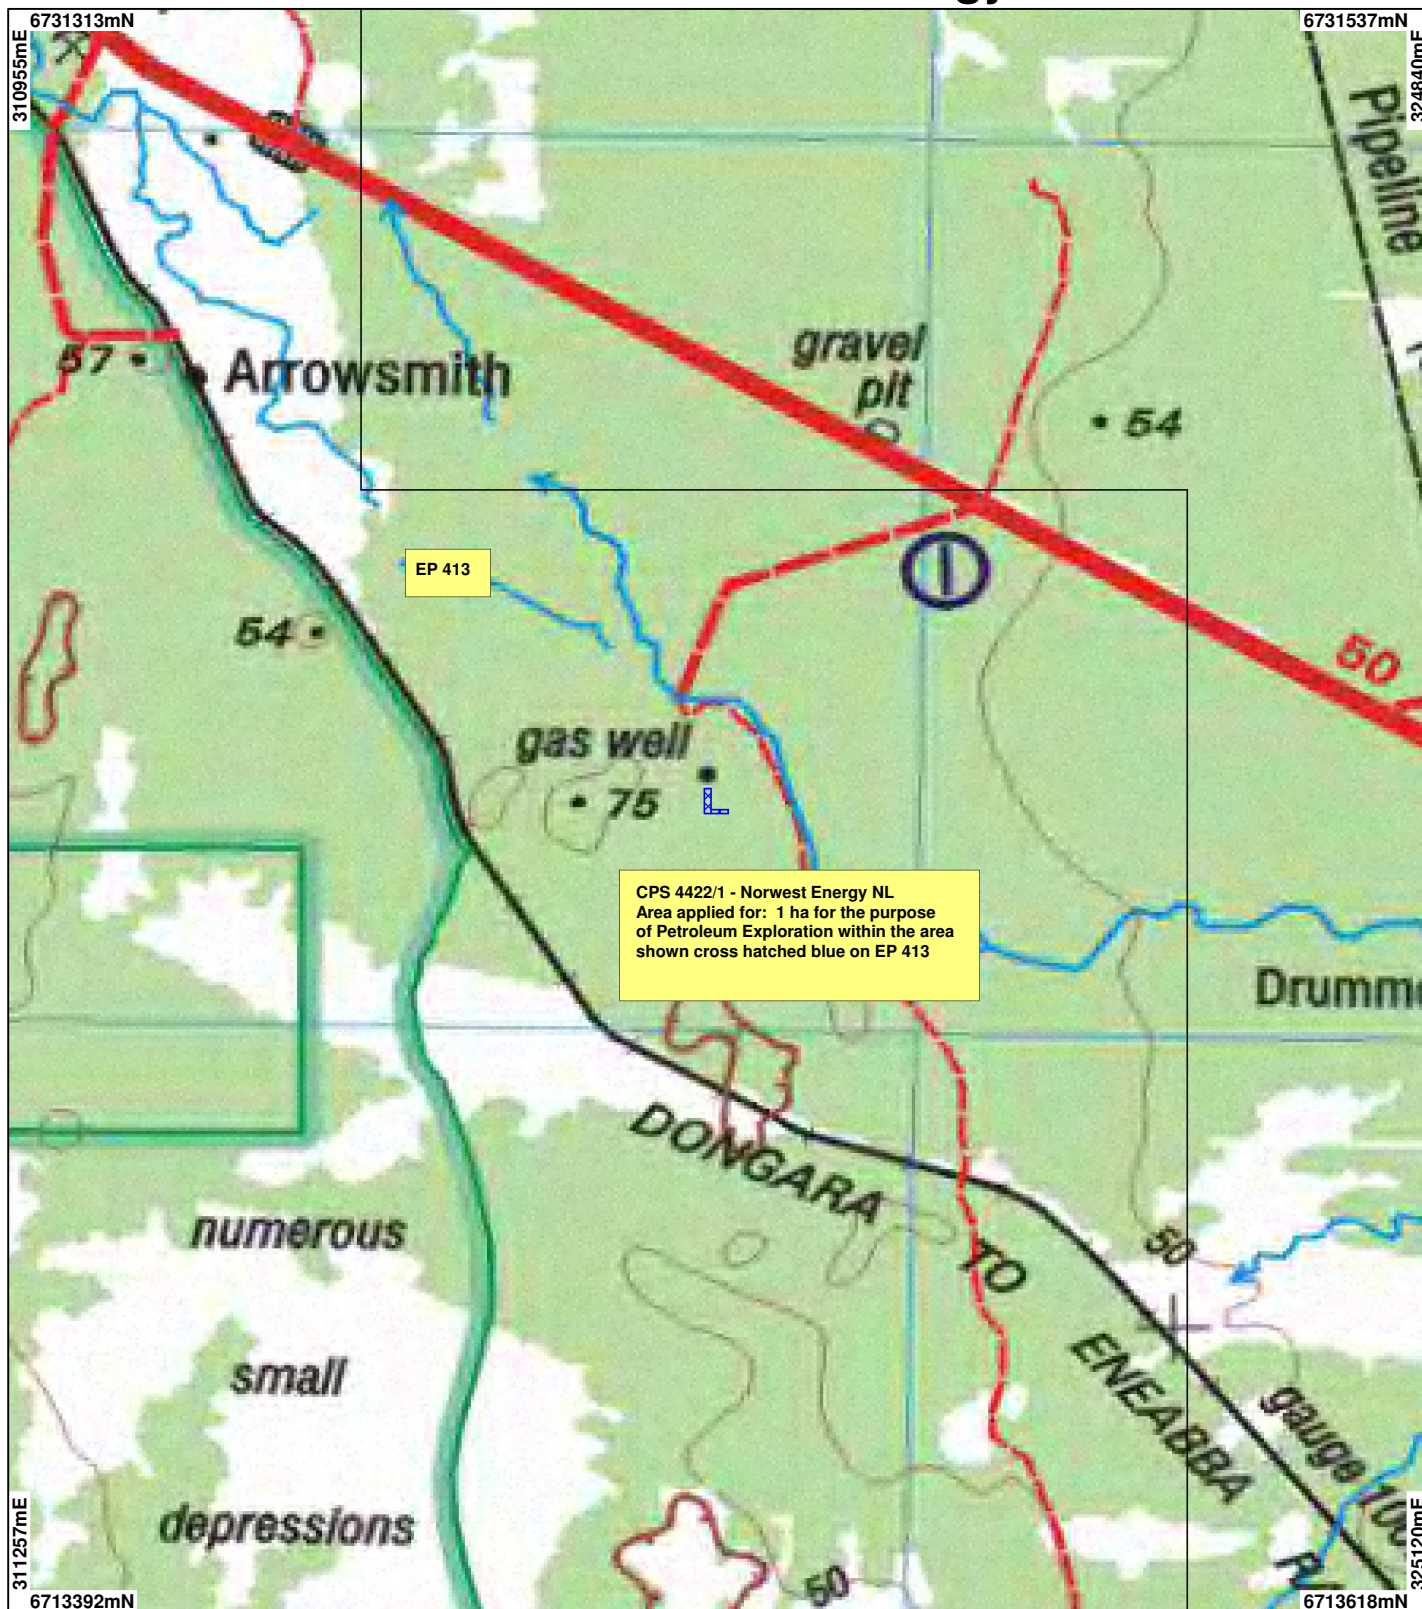

CPS 4422/1 - Norwest Energy NL

CPS 4422/1 - Norwest Energy NL
Area applied for: 1 ha for the purpose
of Petroleum Exploration within the area
shown cross hatched blue on EP 413

LEGEND

- Clearing Instruments
- Petroleum Titles
- NATMAP 250K Series Mapping - GA 08/03

0 ————— 2 km

Scale 1:80000
(Approximate when reproduced at A4)

Geocentric Datum Australia 1994

..... Date .....

Officer with delegated authority under Section 20 of the Environmental Protection Act 1986

Information derived from this map should be confirmed with the data custodian acknowledged by the agency acronym in the legend.

WA Crown Copyright 2002

* Project Data. This data has not been quality assured. Please contact map author for details.