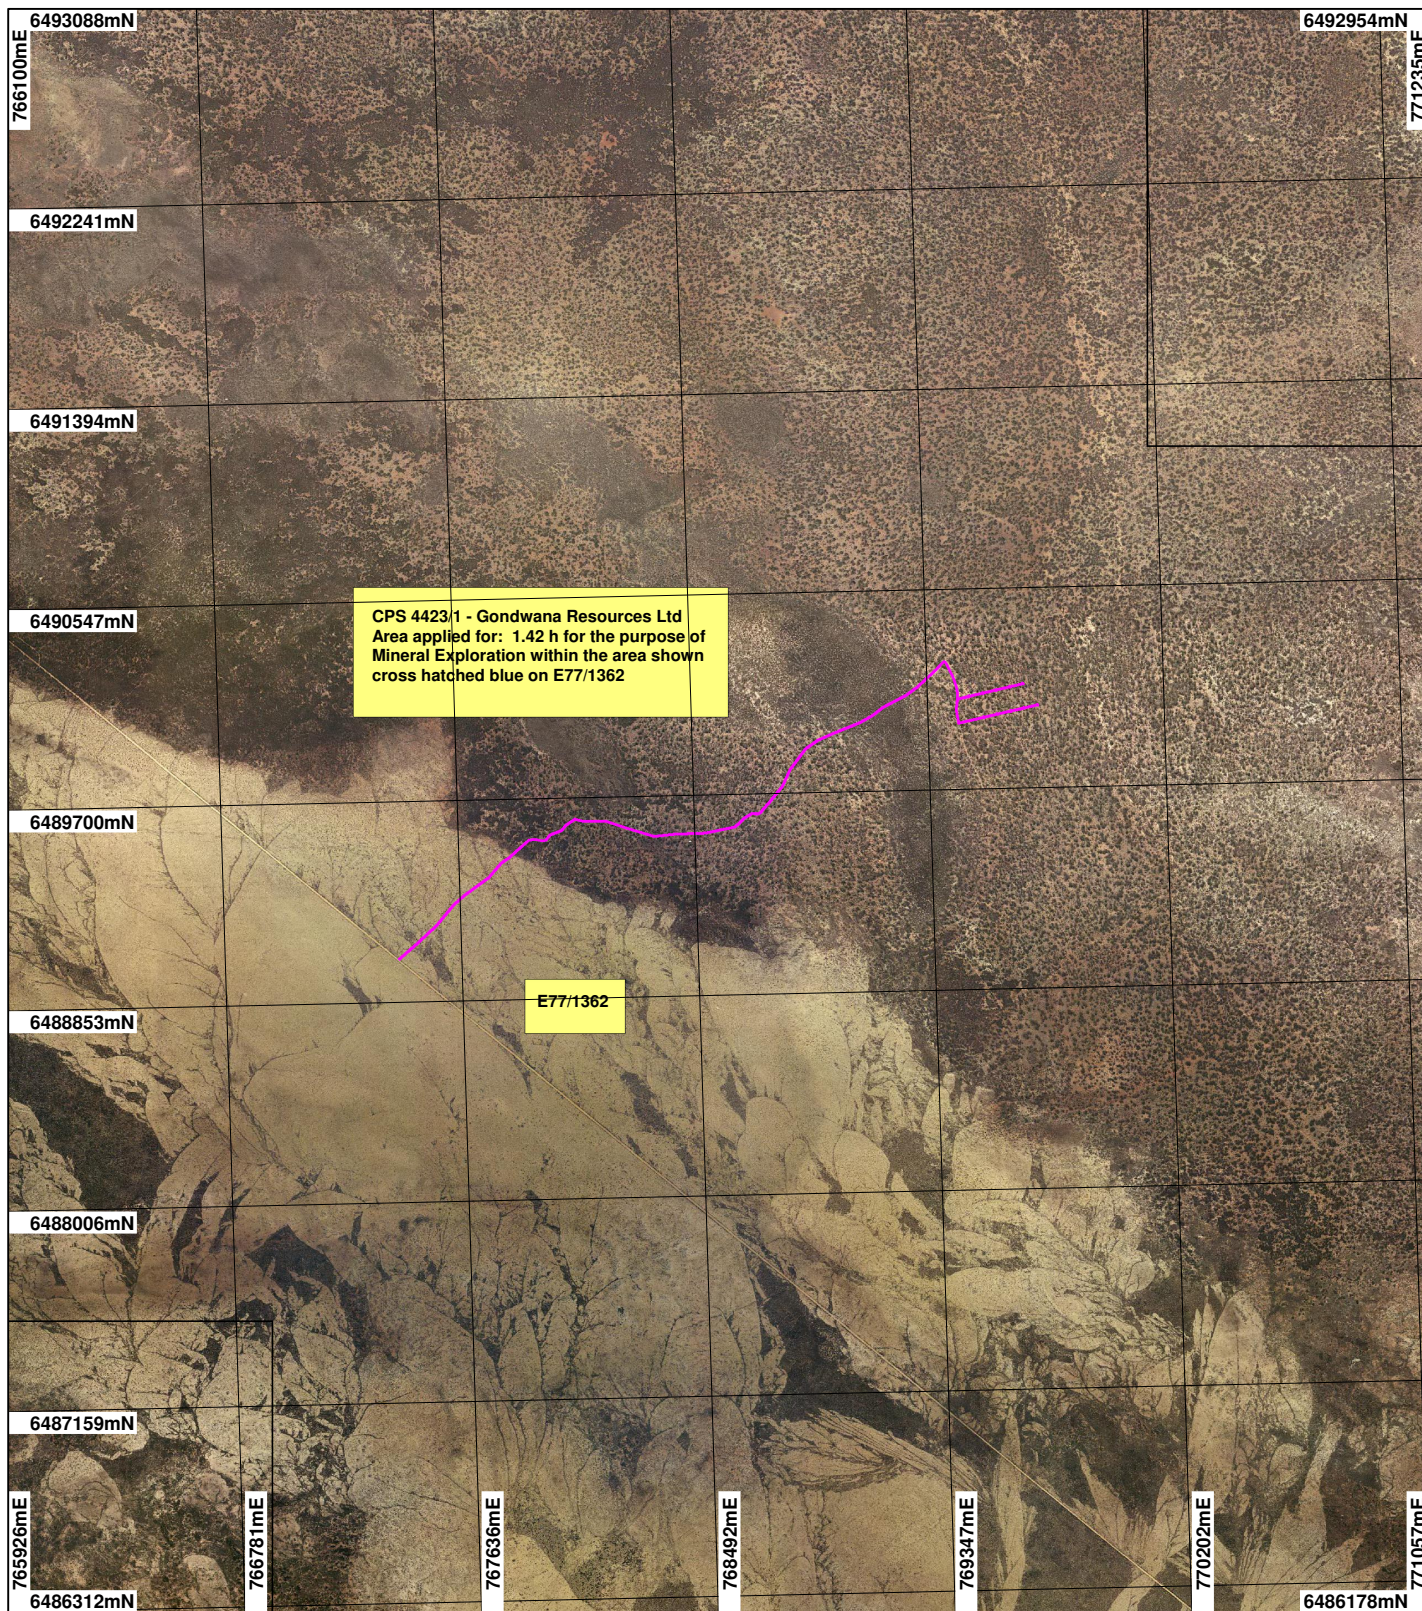

CPS 4423/1 - Gondwana Resources Ltd

LEGEND

- Mining Tenements
- Clearing Instruments
- Cheritons Find 1.4m
  Orthomosaic - Landgate
  2003

Scale 1:30000
(Approximate when reproduced at A4)

Geocentric Datum Australia 1994

..... Date .....

Officer with delegated authority under Section 20 of the Environmental Protection Act 1986

Information derived from this map should be confirmed with the data custodian acknowledged by the agency acronym in the legend.

WA Crown Copyright 2002