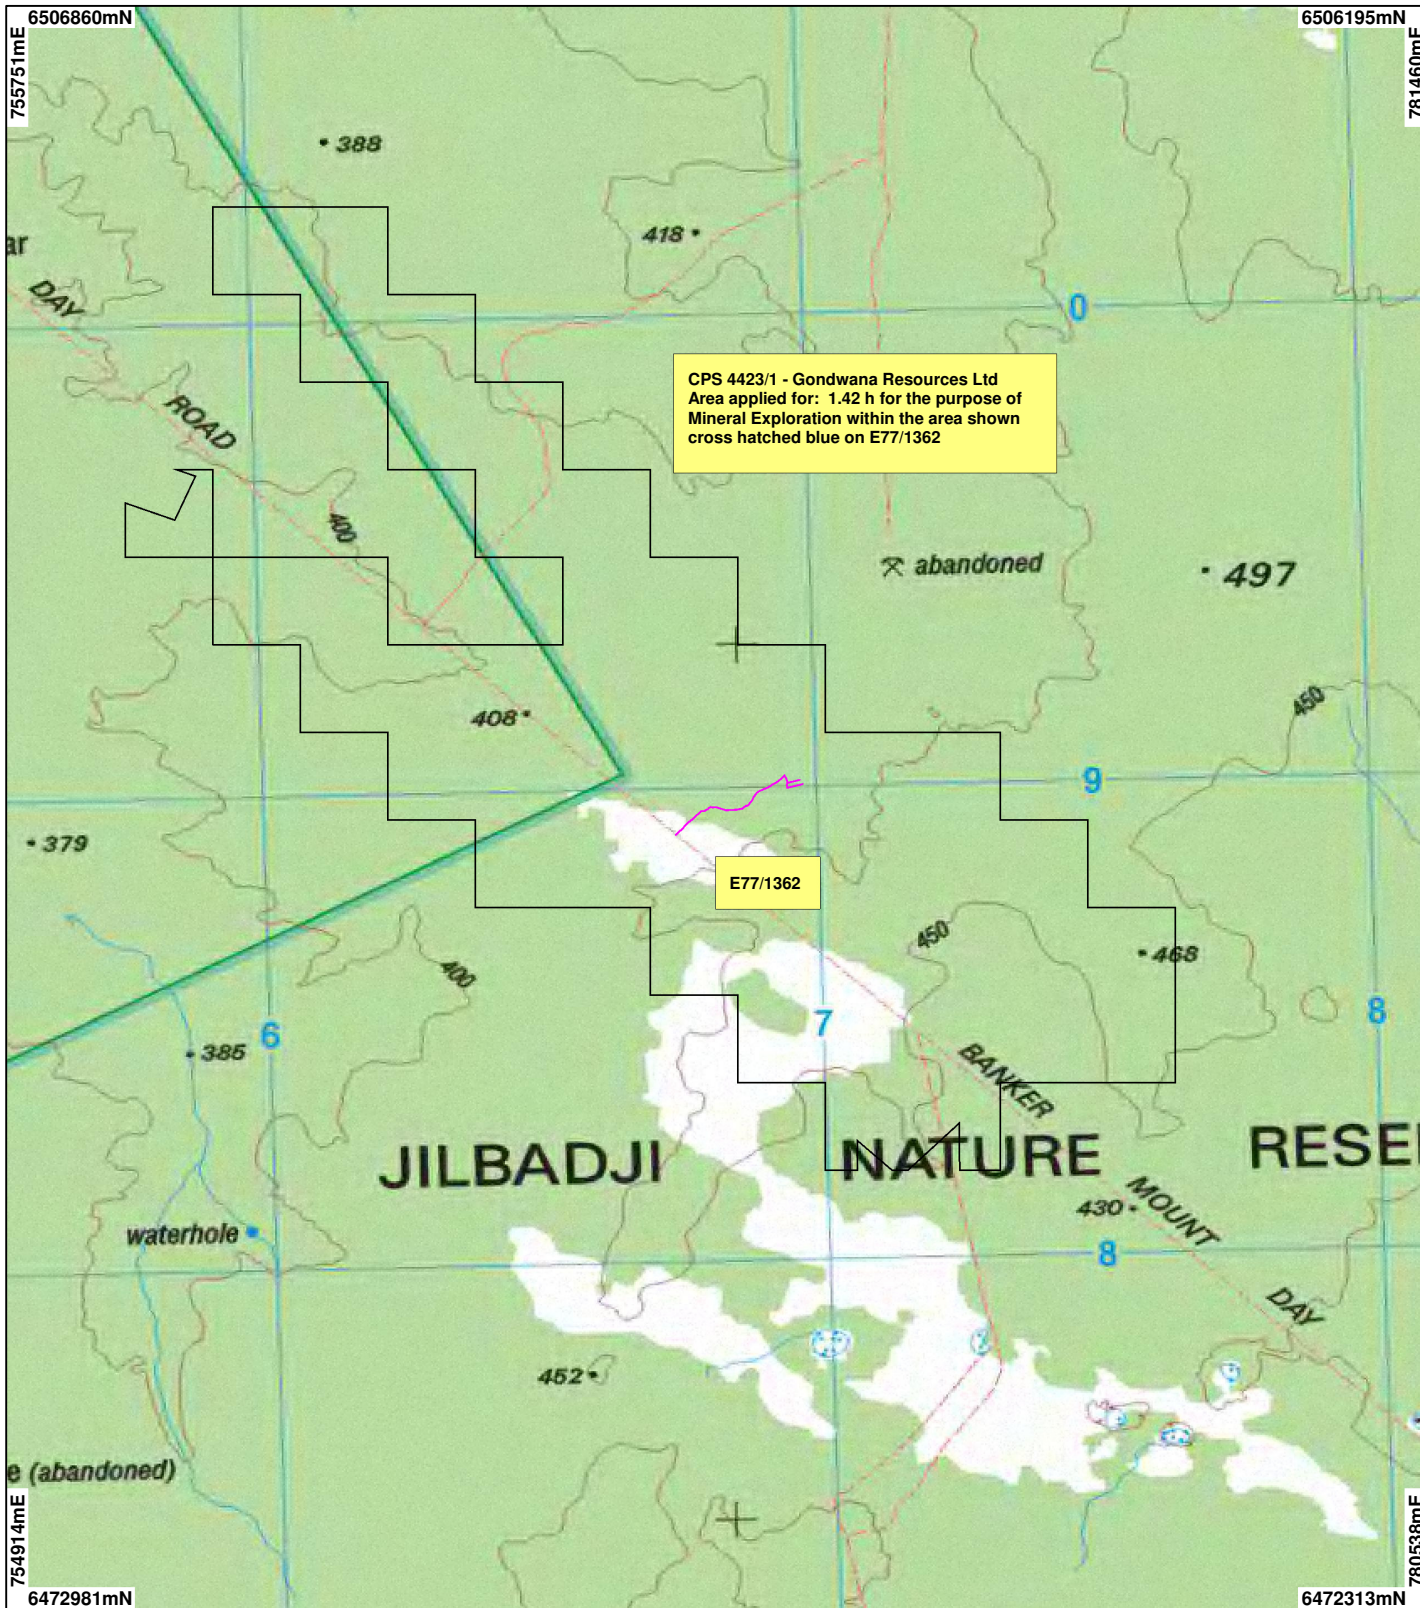

CPS 4423/1 - Gondwana Resources Ltd

LEGEND

- Mining Tenements
- Clearing Instruments
- NATMAP 250K Series Mapping - GA 08/03

0 ————— 3.75 km

Scale 1:150000

(Approximate when reproduced at A4)

Geocentric Datum Australia 1994

..... Date .....

Officer with delegated authority under Section 20 of the Environmental Protection Act 1986

Information derived from this map should be confirmed with the data custodian acknowledged by the agency acronym in the legend.

WA Crown Copyright 2002

* Project Data. This data has not been quality assured. Please contact map author for details.