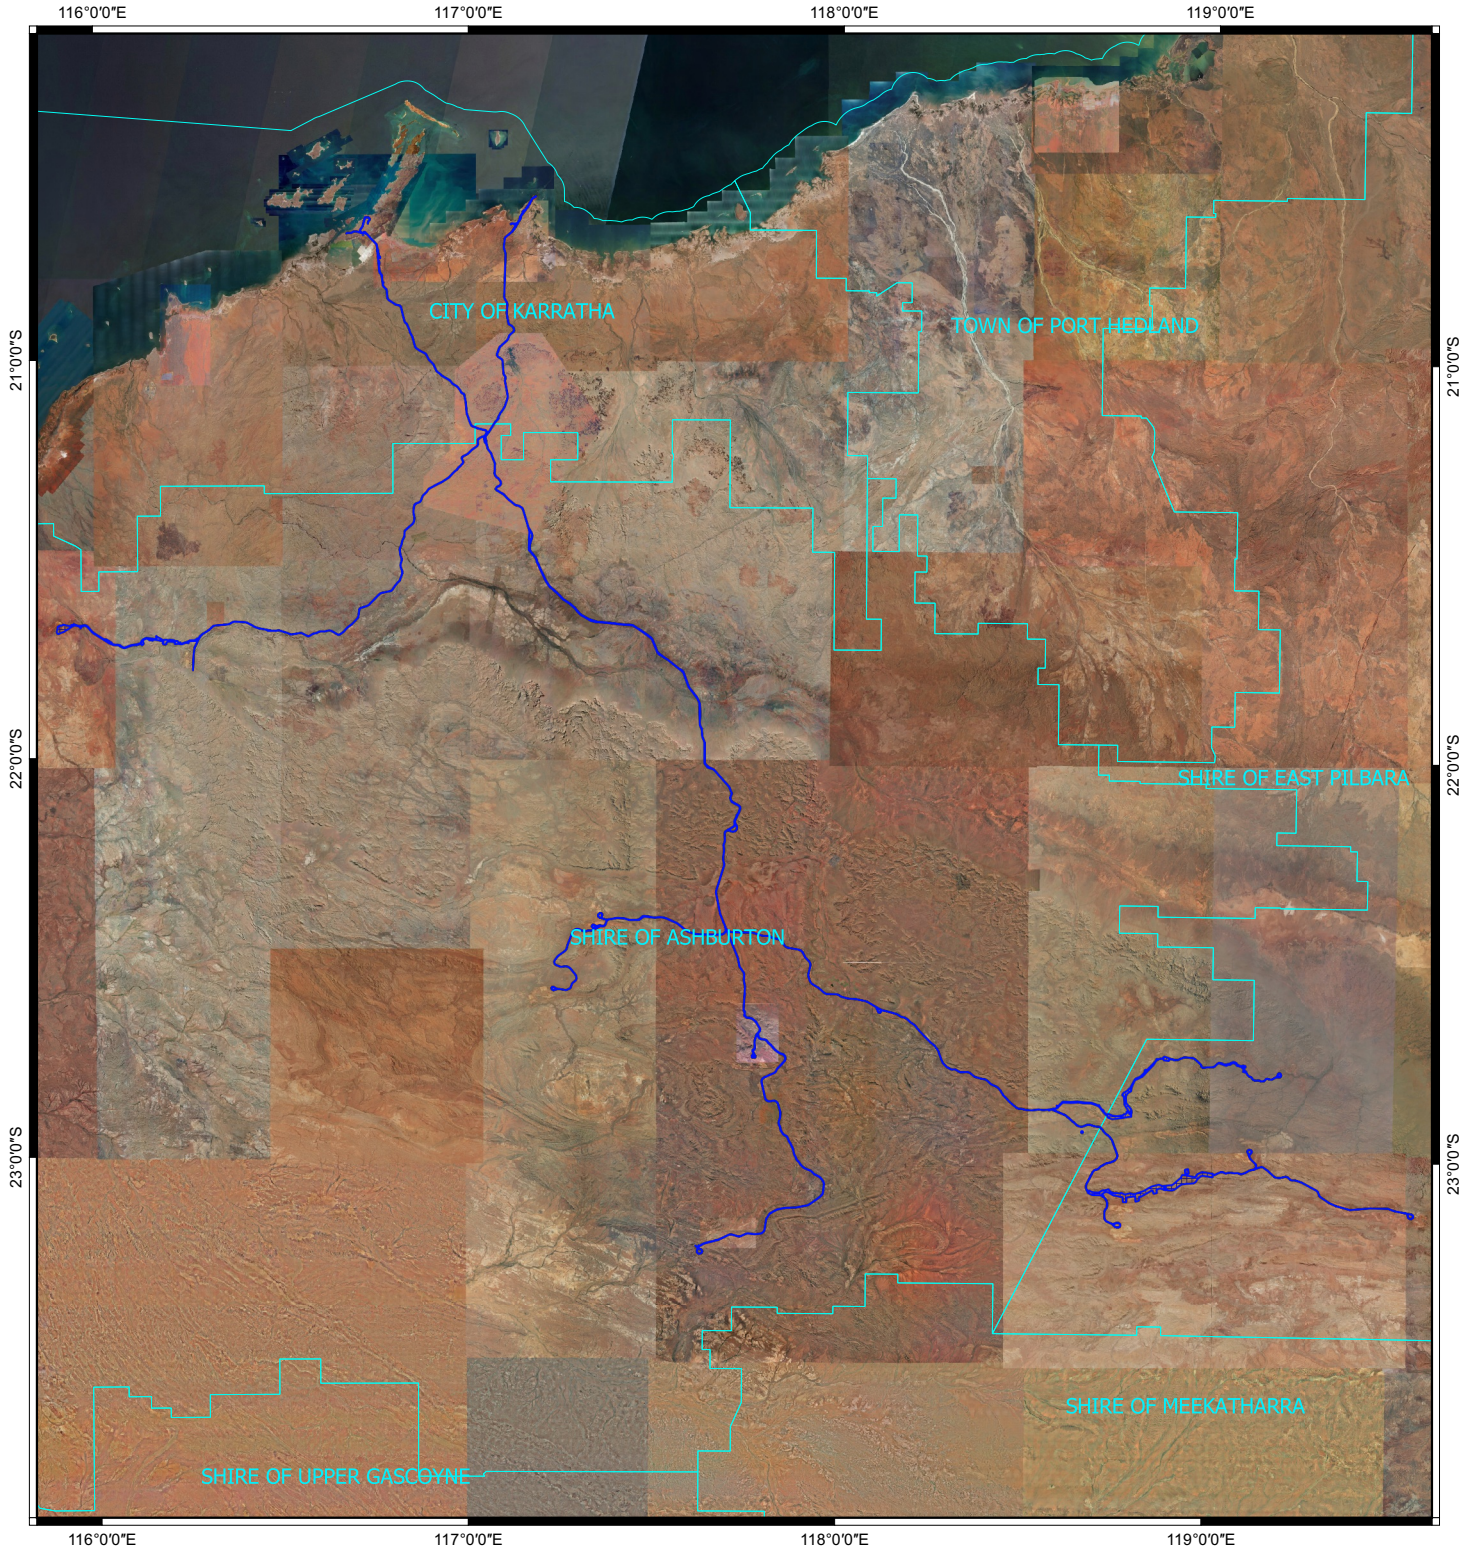

CPS 4442/6 - Context map

Legend

-  CPS areas applied to clear
-  Local Government Authorities

Image

0 25 50 km

MGA 94
Geocentric Datum of Australia 1994

GOVERNMENT OF
WESTERN AUSTRALIA