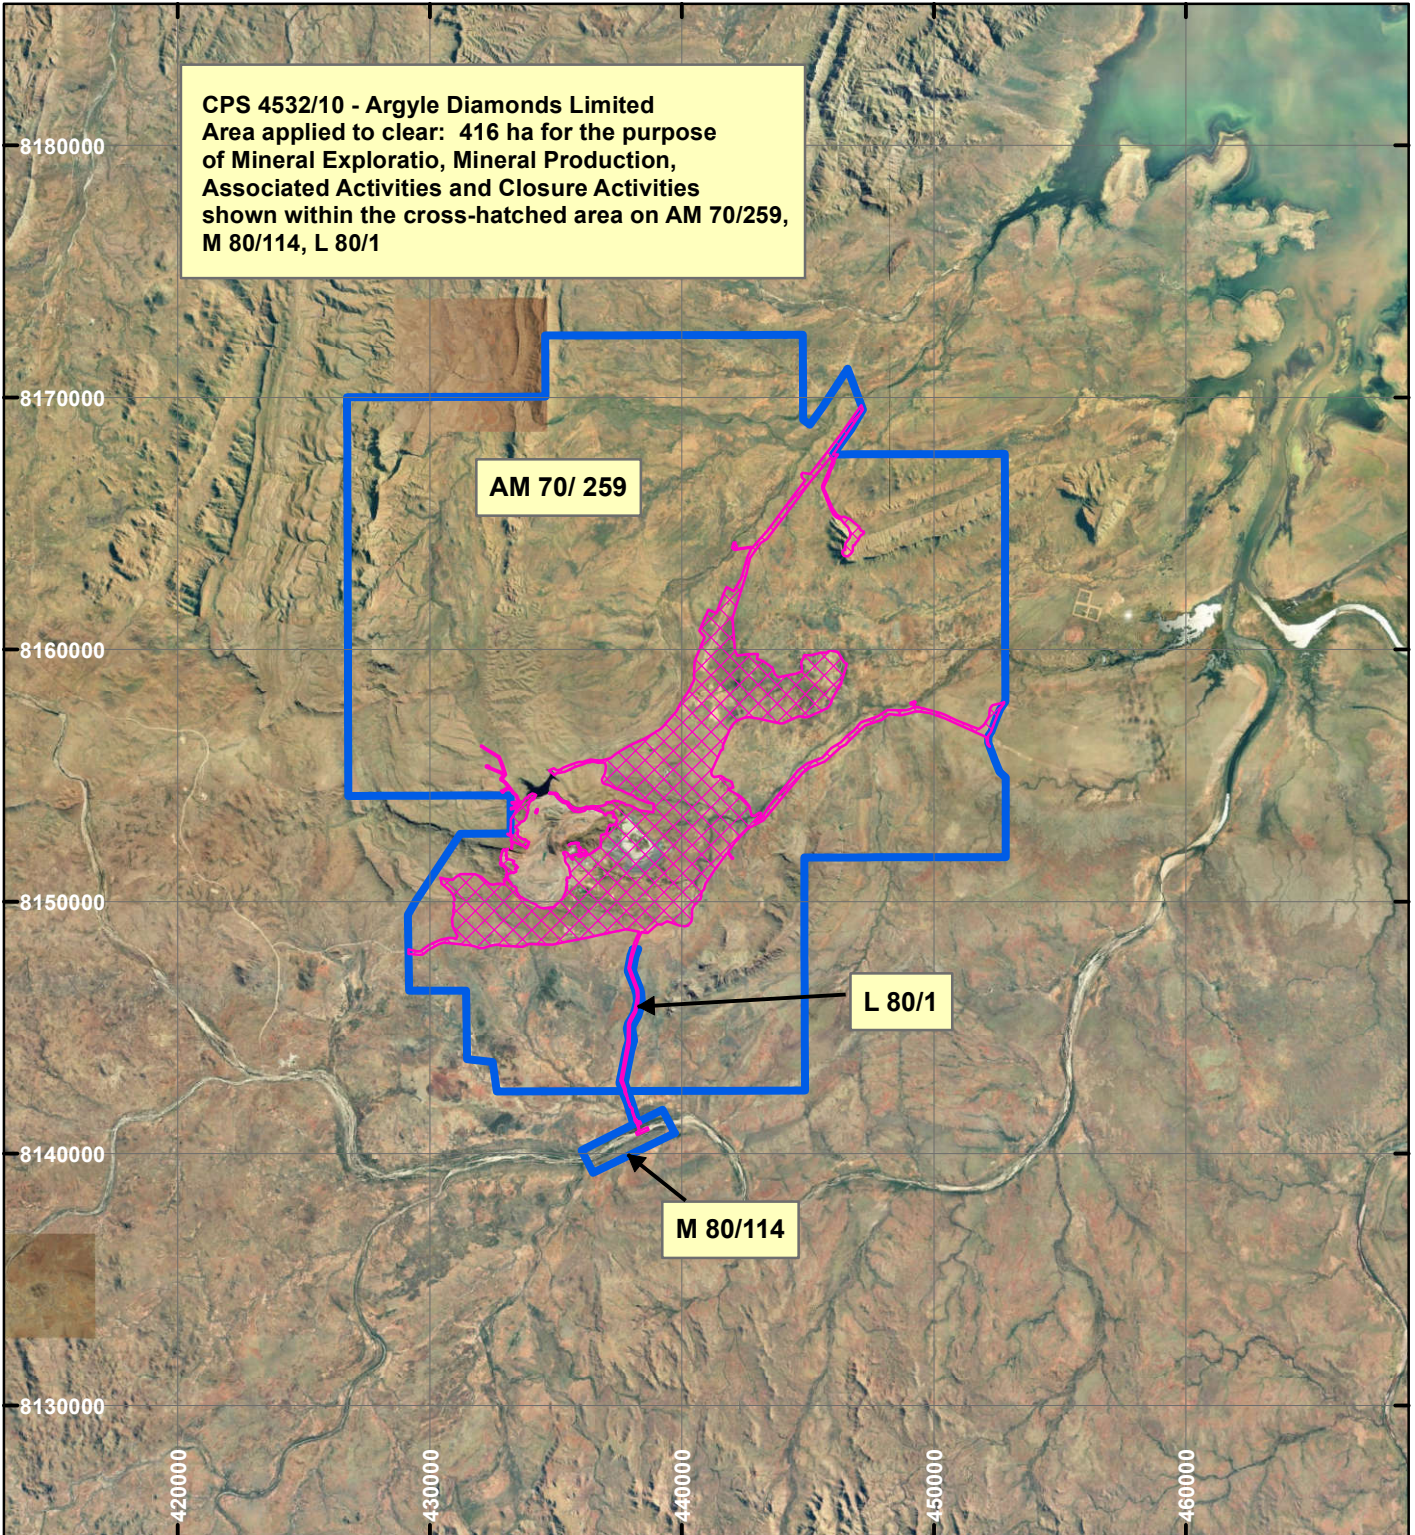

CPS 4532/1 - Argyle Diamonds Limited

LEGEND

 **Clearing Instruments**

 **Mining Tenements**

Orthophotography sourced from Landgate

Scale 1:300,000

(Approximate when reproduced at A4)

Geocentric Datum Australia 1994

Note: the data in this map have not been projected. This may result in geometric distortion or measurement inaccuracies.

..... Date

Officer with delegated authority under Section 20 of the Environmental Protection Act 1986