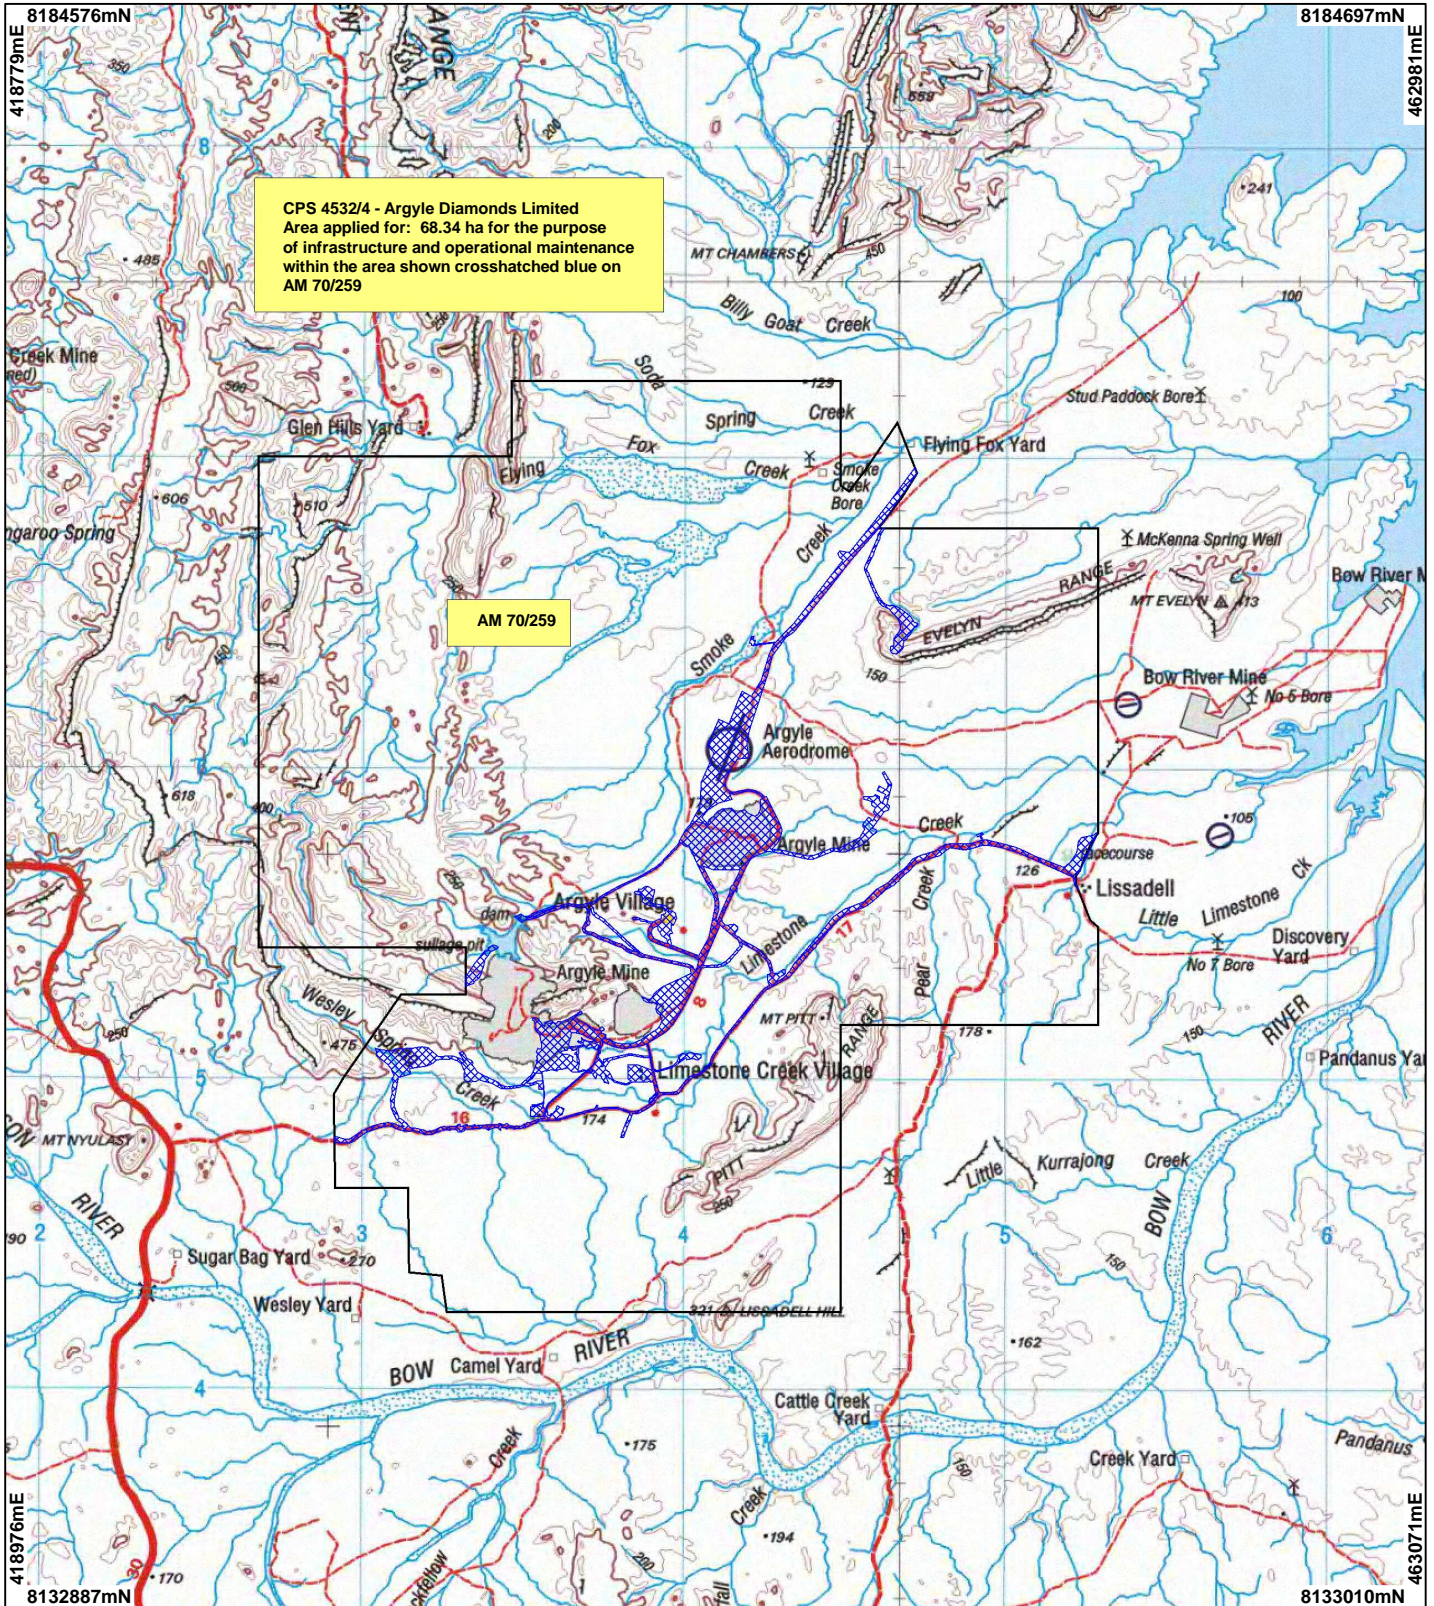

CPS 4532/4 - Argyle Diamonds Limited

LEGEND

-  Mining Tenements
-  Clearing Instruments
- NATMAP 250K Series Mapping
- GA 08/03

Scale 1:240000

(Approximate when reproduced at A4)

Geocentric Datum Australia 1994

Note: the data in this map have not been projected. This may result in geometric distortion or measurement inaccuracies.

..... Date

Officer with delegated authority under Section 20 of the Environmental Protection Act 1986