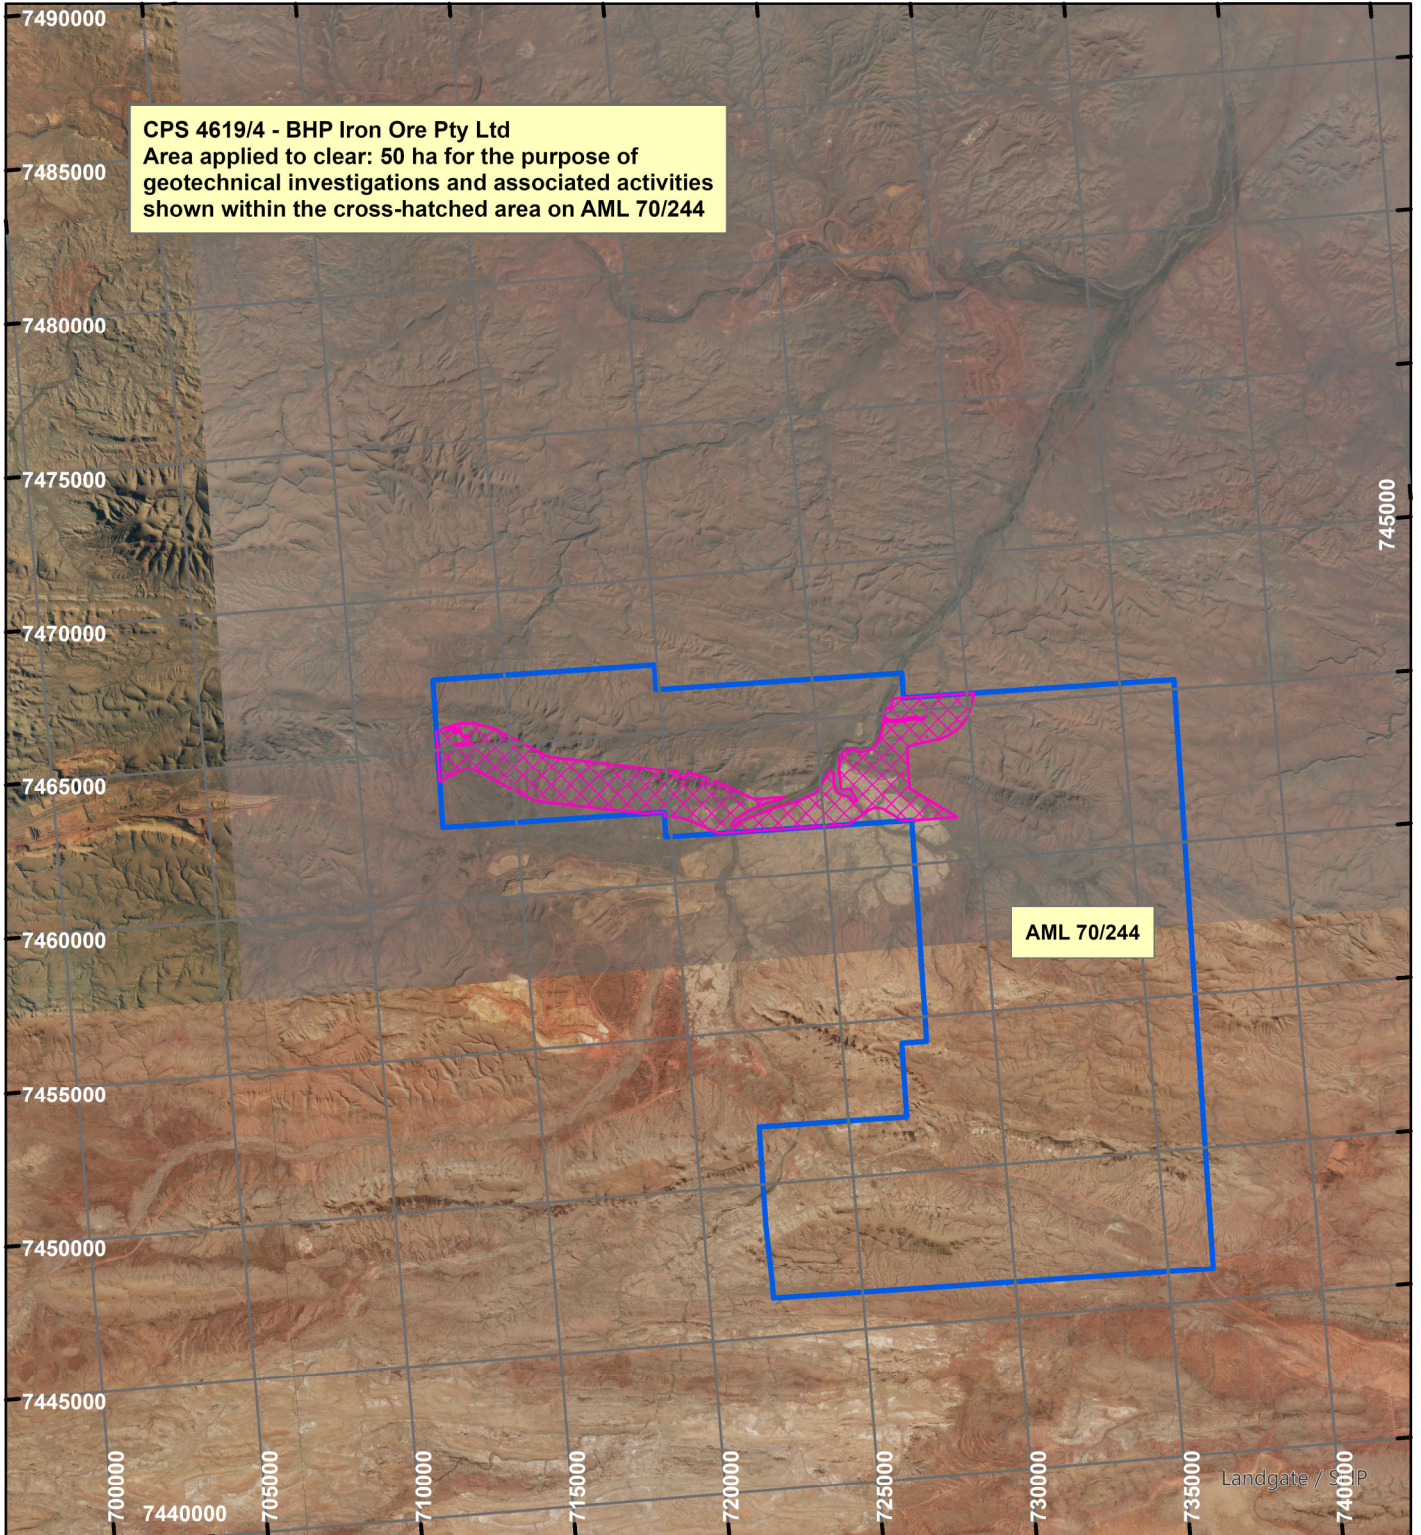

CPS 4619/4 - BHP Iron Ore Pty Ltd

LEGEND

Clearing Instruments

Mining Tenements

Scale 1:250,000

(Approximate when reproduced at A4)

Geocentric Datum Australia 2020

Note: the data in this map have not been projected. This may result in geometric distortion or measurement inaccuracies.

..... Date

Officer with delegated authority under Section 20 of
 the Environmental Protection Act 1986

Information derived from this map should be
 confirmed with the data custodian acknowledged
 by the agency acronym in the legend.