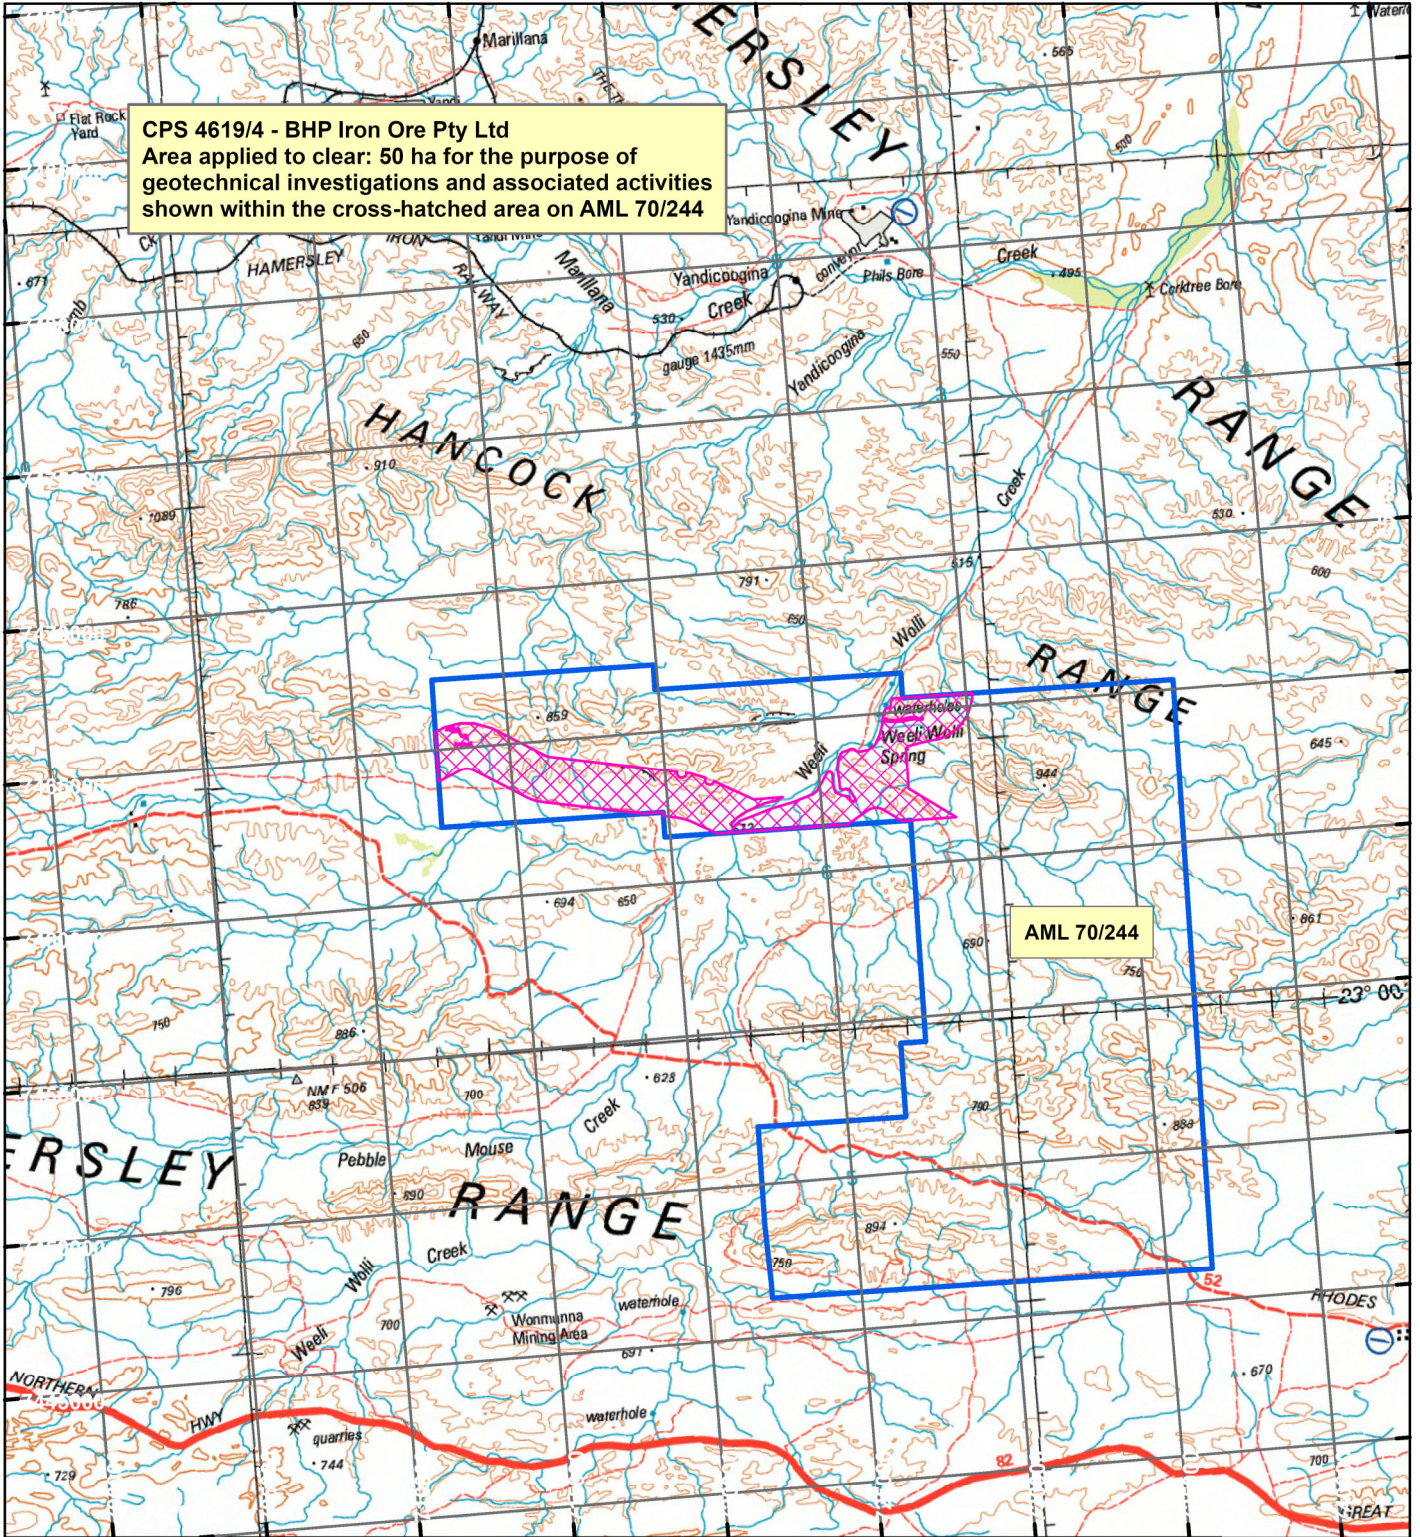

CPS 4619/4 - BHP Iron Ore Pty Ltd

LEGEND

Clearing Instruments

Mining Tenements

Scale 1:250,000

(Approximate when reproduced at A4)

Geocentric Datum Australia 2020

Note: the data in this map have not been projected. This may result in geometric distortion or measurement inaccuracies.

..... Date

Officer with delegated authority under Section 20 of the Environmental Protection Act 1986

Information derived from this map should be confirmed with the data custodian acknowledged by the agency acronym in the legend.