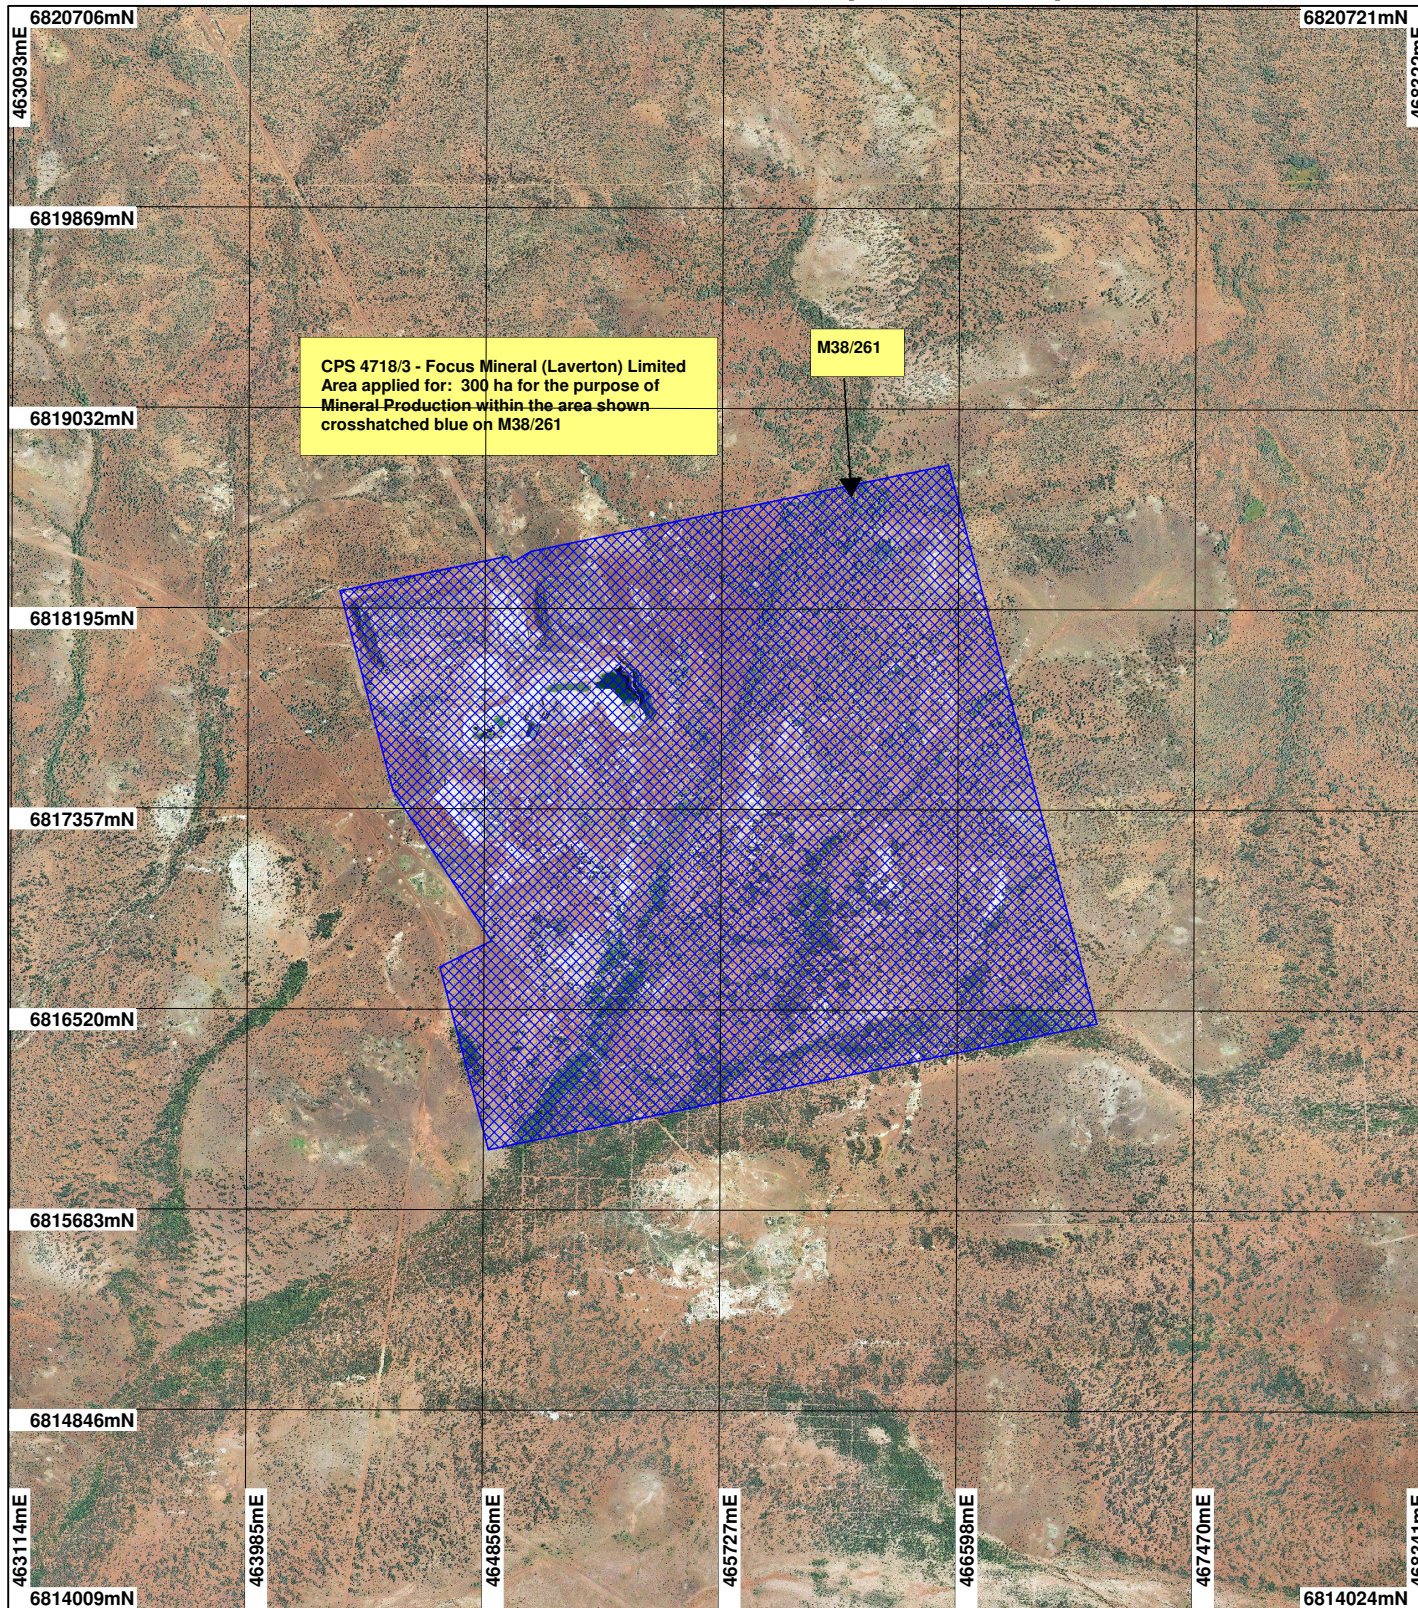

CPS 4718/3 - Focus Minerals (Laverton) Limited

LEGEND

- Mining Tenements
- Clearing Instruments
- Burtville 50cm Orthomosaic - Landgate 2006

Scale 1:30000

(Approximate when reproduced at A4)

Geocentric Datum Australia 1994

..... Date .....

Officer with delegated authority under Section 20 of the Environmental Protection Act 1986

Information derived from this map should be confirmed with the data custodian acknowledged by the agency acronym in the legend.

WA Crown Copyright 2002

* Project Data. This data has not been quality assured. Please contact map author for details.