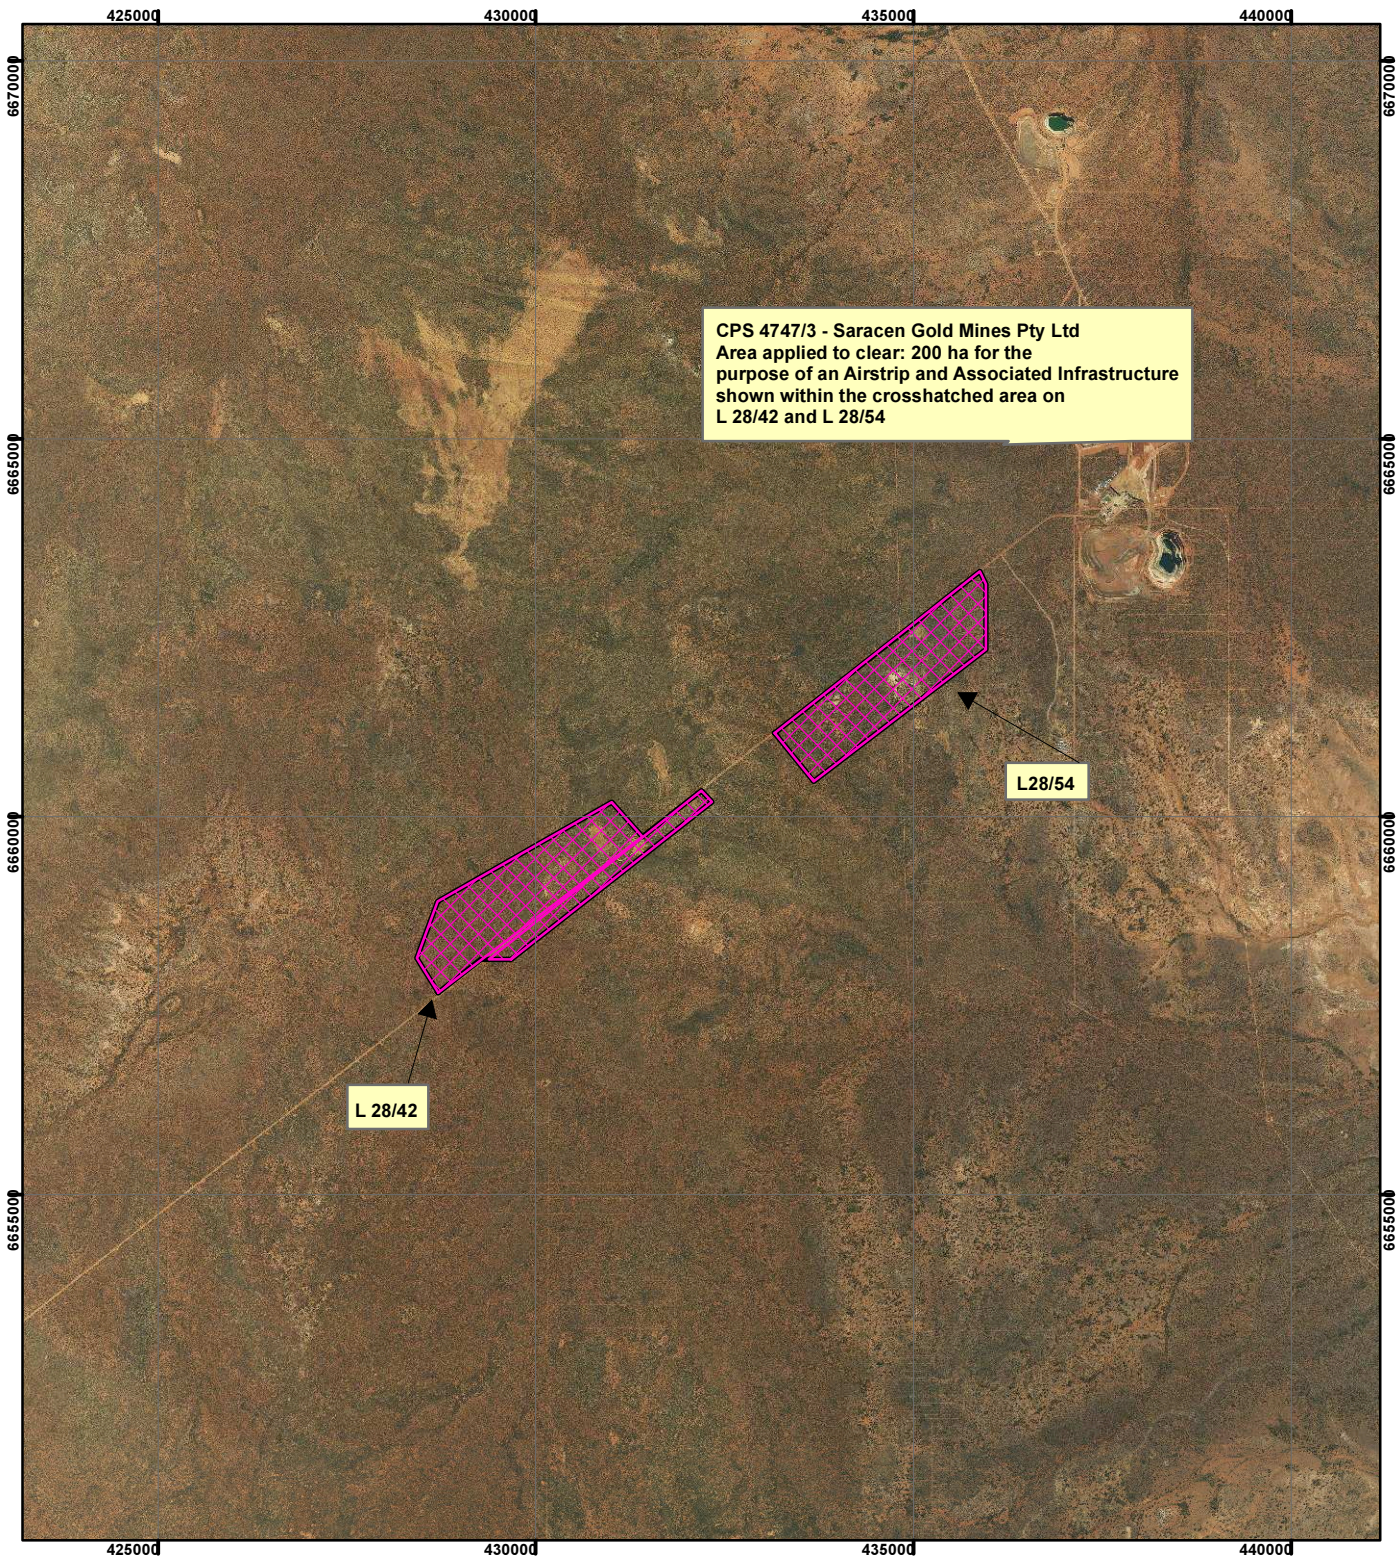

# CPS 4747/3 - Saracen Gold Mines Pty Ltd

## Legend

Clearing Instruments

### TENID

L 2800042

L 2800054

Virtual Mosaic

Aerial - Mulgabbie 2010

Geocentric Datum Australia 1994

*Note: the data in this map have not been projected. This may result in geometric distortion or measurement inaccuracies.*