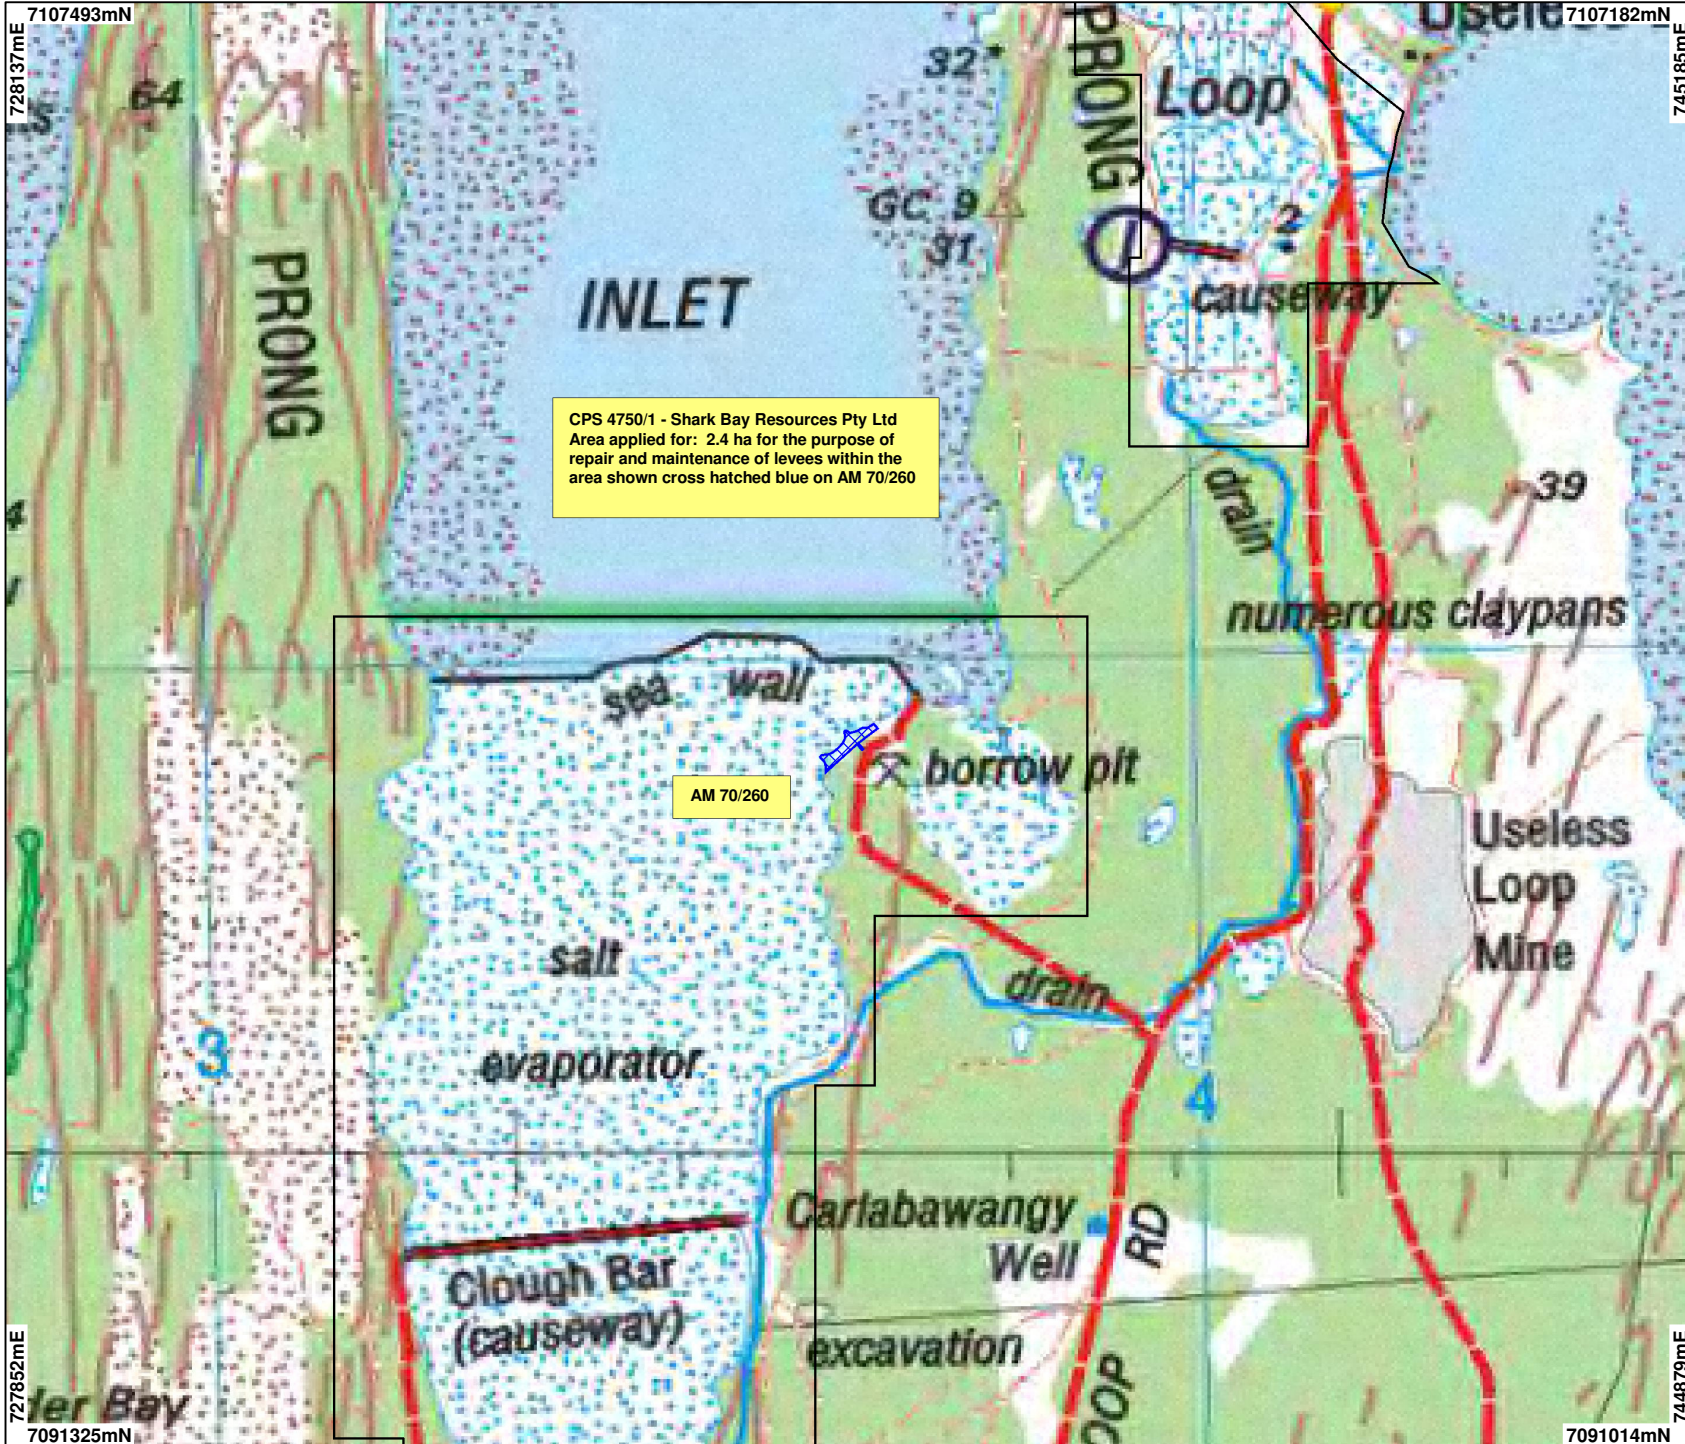

## LEGEND

-  Mining Tenements
-  Clearing Instruments
- NATMAP 250K Series Mapping - GA 08/03

\* Project Data. This data has not been quality assured. Please contact map author for details.

Scale 1:80000  
(Approximate when reproduced at A4)

Geocentric Datum Australia 1994

Note: the data in this map have not been projected. This may result in geometric distortion or measurement inaccuracies.

..... Date .....

Officer with delegated authority under Section 20 of the Environmental Protection Act 1986