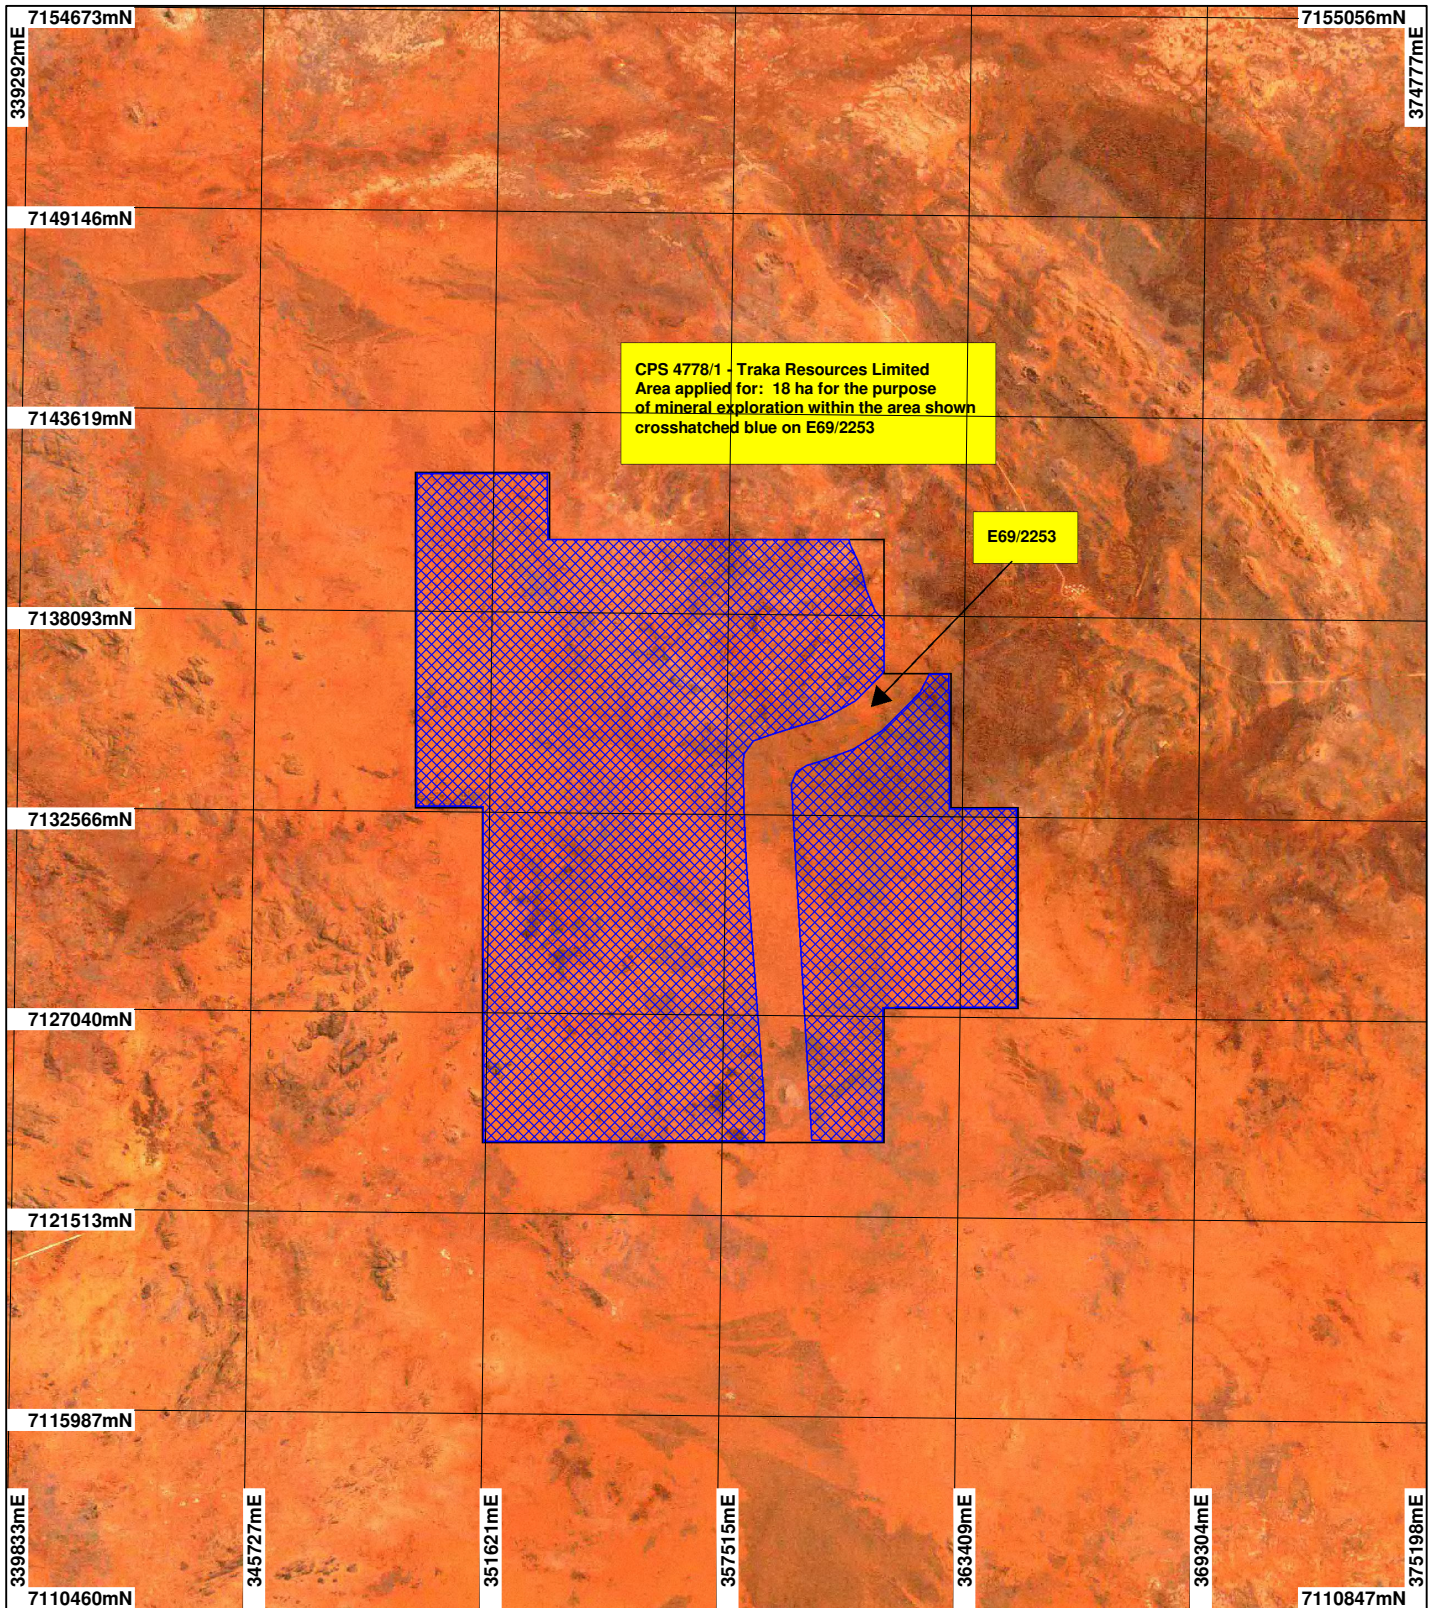

CPS 4778/1 - Traka Resources Limited

LEGEND

- Mining Tenements
 - Clearing Instruments
- Western Australia ETM 25m
 543 - AGO 2004

0 5 km

Scale 1:200000

(Approximate when reproduced at A4)

Geocentric Datum Australia 1994

Note: the data in this map have not been projected. This may result in geometric distortion or measurement inaccuracies.

..... Date

Officer with delegated authority under Section 20 of the Environmental Protection Act 1986