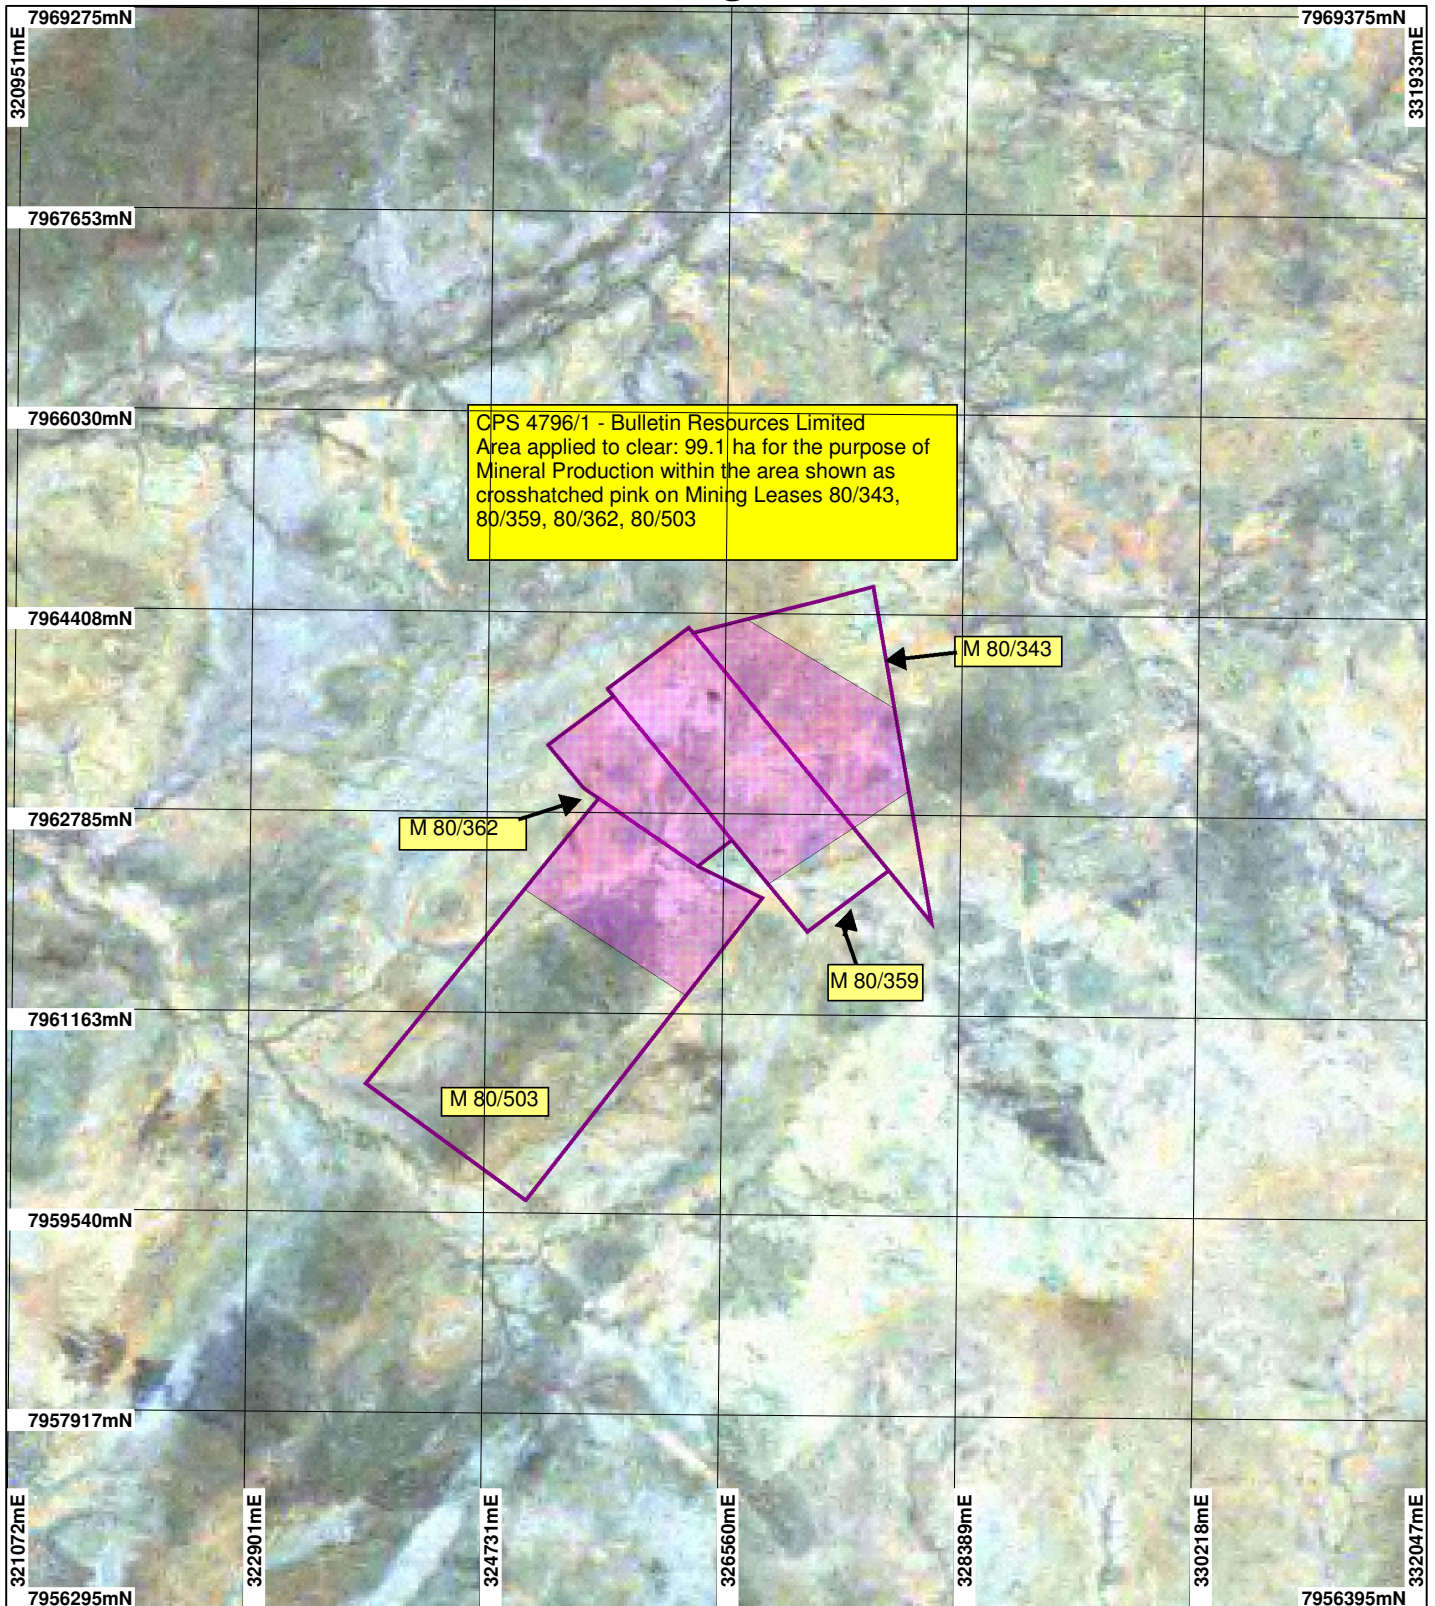

CPS 4796/1 - Bulleeting Resources Limited

LEGEND

-  Mining Tenements
-  Clearing Instruments
-  Areas Applied to Clear

Scale 1:60000
(Approximate when reproduced at A4)

Geocentric Datum Australia 1994

Note: the data in this map have not been projected. This may result in geometric distortion or measurement inaccuracies.

..... Date

Officer with delegated authority under Section 20 of the Environmental Protection Act 1986

Information derived from this map should be confirmed with the data custodian acknowledged by the agency acronym in the legend.

WESTERN AUSTRALIA
WA Crown Copyright 2002