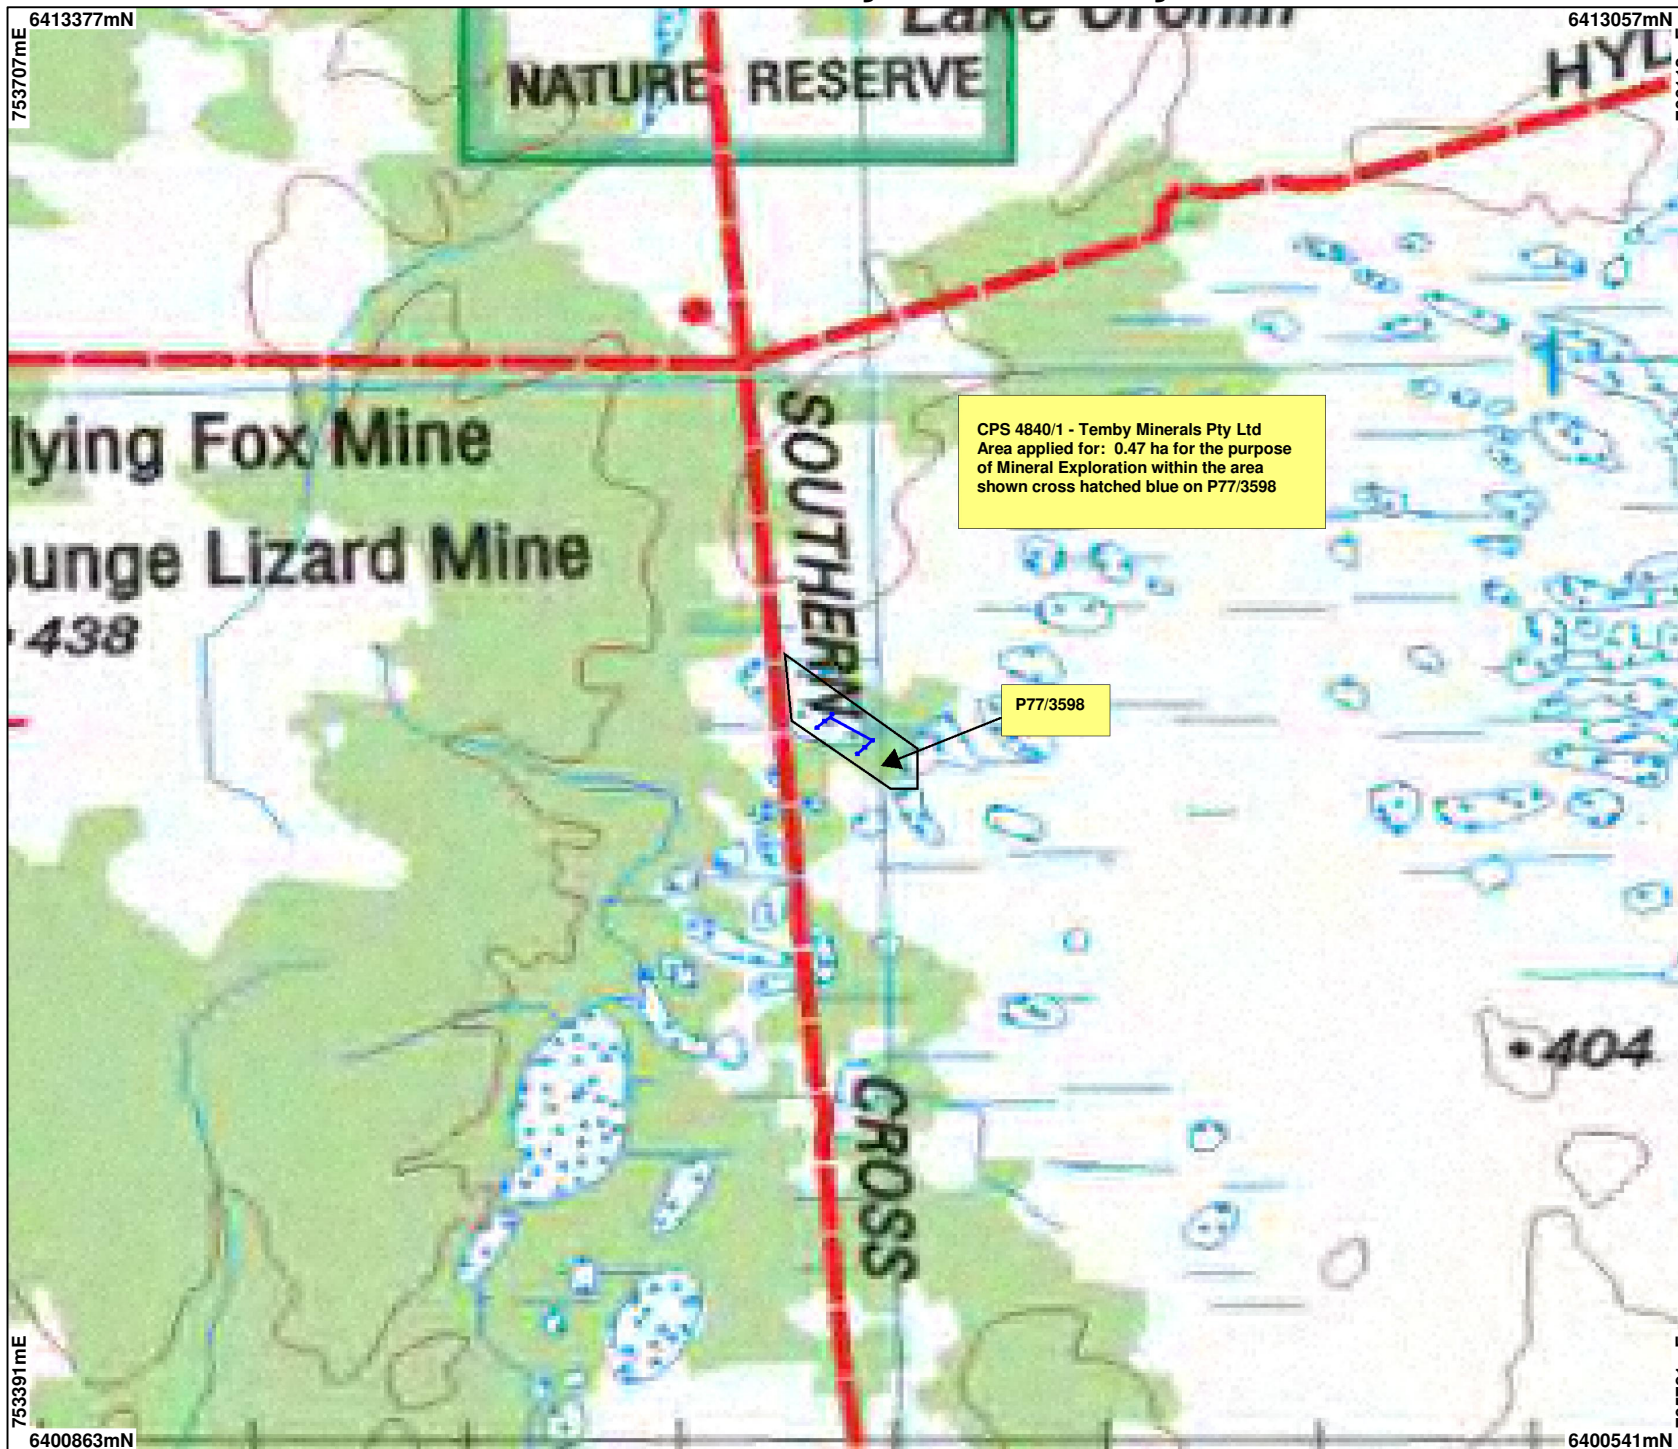

CPS 4840/1 - Temby Minerals Pty Ltd

LEGEND

- Mining Tenements
- Clearing Instruments
- NATMAP 250K Series Mapping - GA 08/03

* Project Data. This data has not been quality assured. Please contact map author for details.

Scale 1:60000
(Approximate when reproduced at A4)

Geocentric Datum Australia 1994

..... Date .....

Officer with delegated authority under Section 20 of the Environmental Protection Act 1986

Information derived from this map should be confirmed with the data custodian acknowledged by the agency acronym in the legend.

WA Crown Copyright 2002