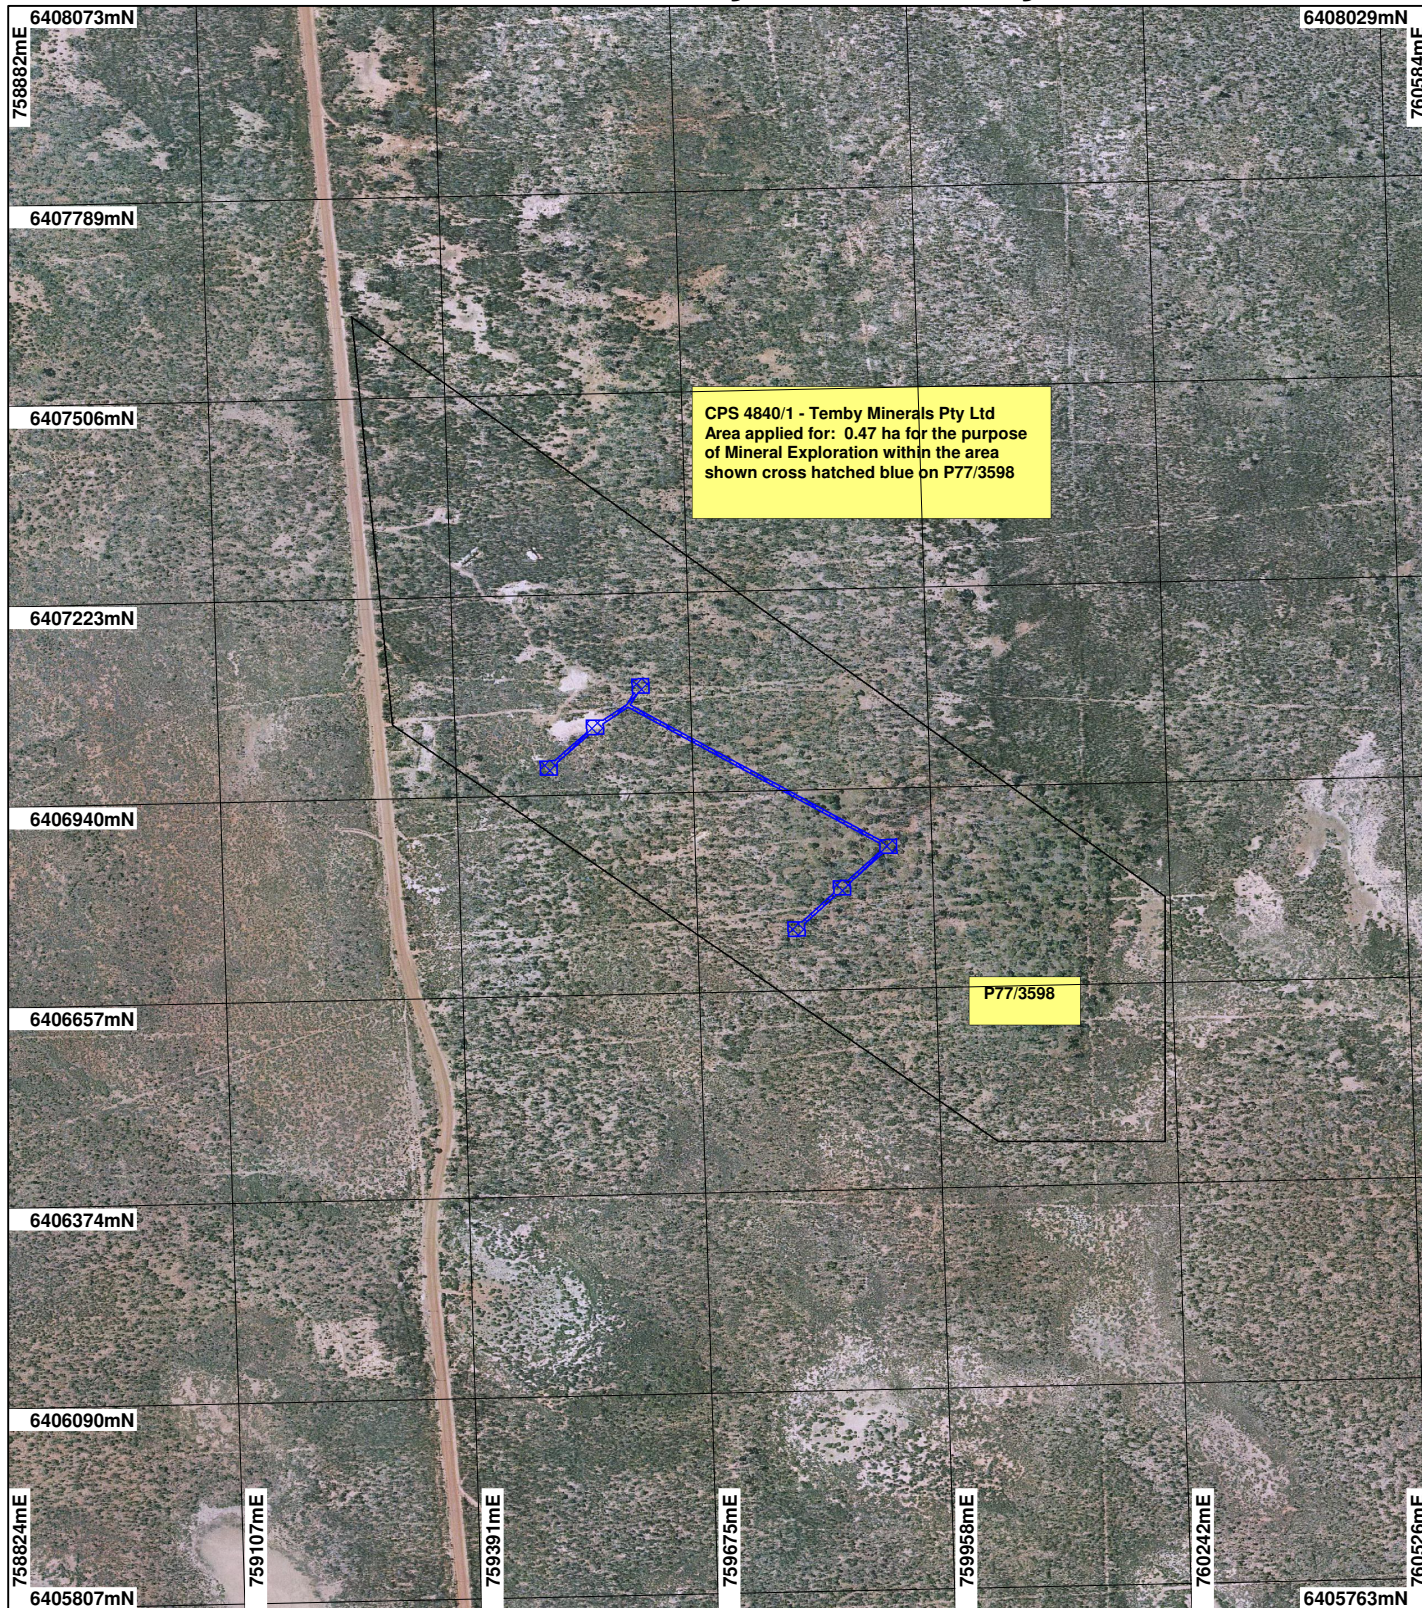

CPS 4840/1 - Temby Minerals Pty Ltd

LEGEND

- Mining Tenements
- Clearing Instruments
- Holland 50cm Orthomosaic - Landgate 2004

Scale 1:10000
(Approximate when reproduced at A4)

Geocentric Datum Australia 1994

..... Date .....

Officer with delegated authority under Section 20 of the Environmental Protection Act 1986

Information derived from this map should be confirmed with the data custodian acknowledged by the agency acronym in the legend.

WA Crown Copyright 2002

* Project Data. This data has not been quality assured. Please contact map author for details.