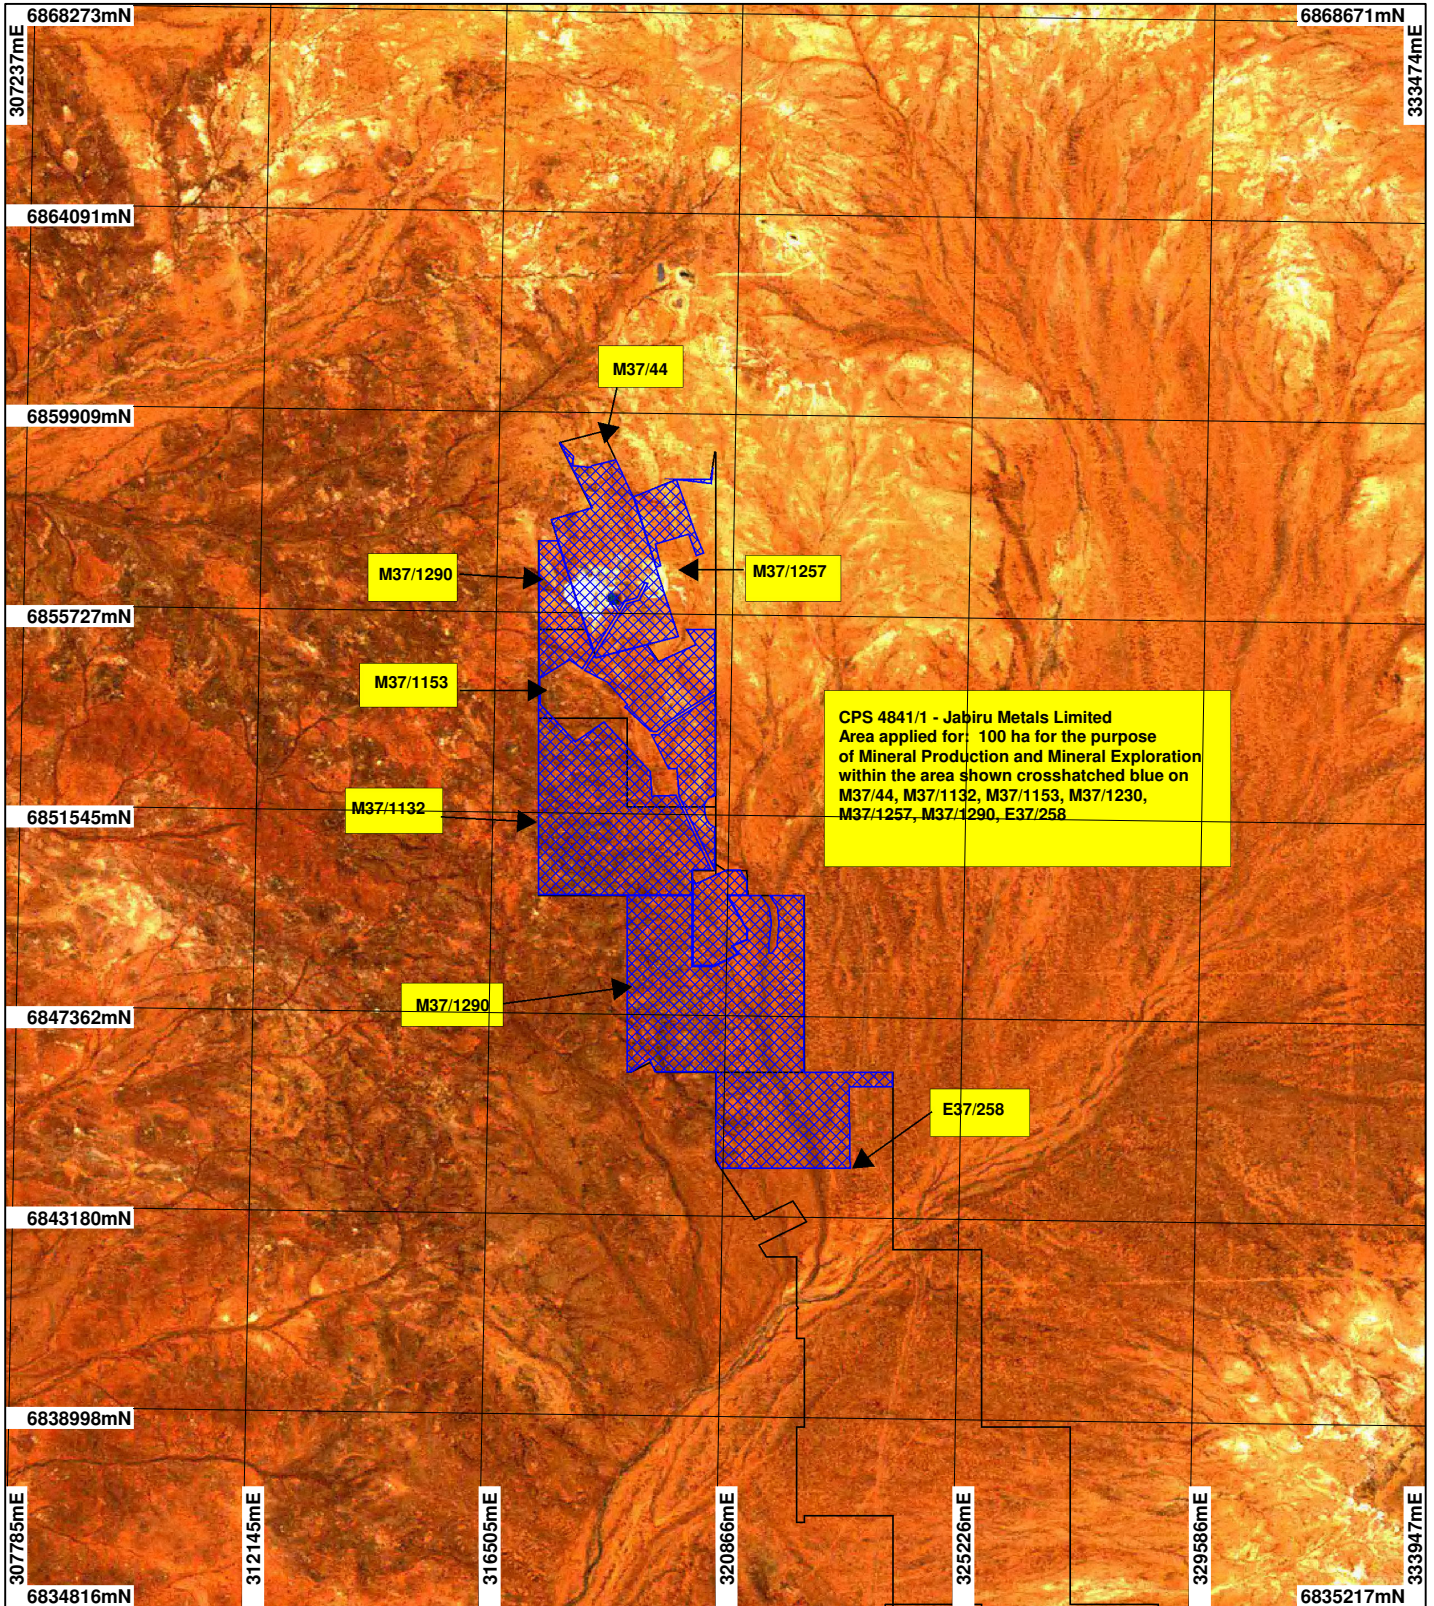

CPS 4841/1 - Jabiru Metals Limited

LEGEND

-  Mining Tenements
 -  Clearing Instruments
- Western Australia ETM 25m
543 - AGO 2004

Scale 1:150000

(Approximate when reproduced at A4)

Geocentric Datum Australia 1994

Note: the data in this map have not been projected. This may result in geometric distortion or measurement inaccuracies.

..... Date

Officer with delegated authority under Section 20 of the Environmental Protection Act 1986