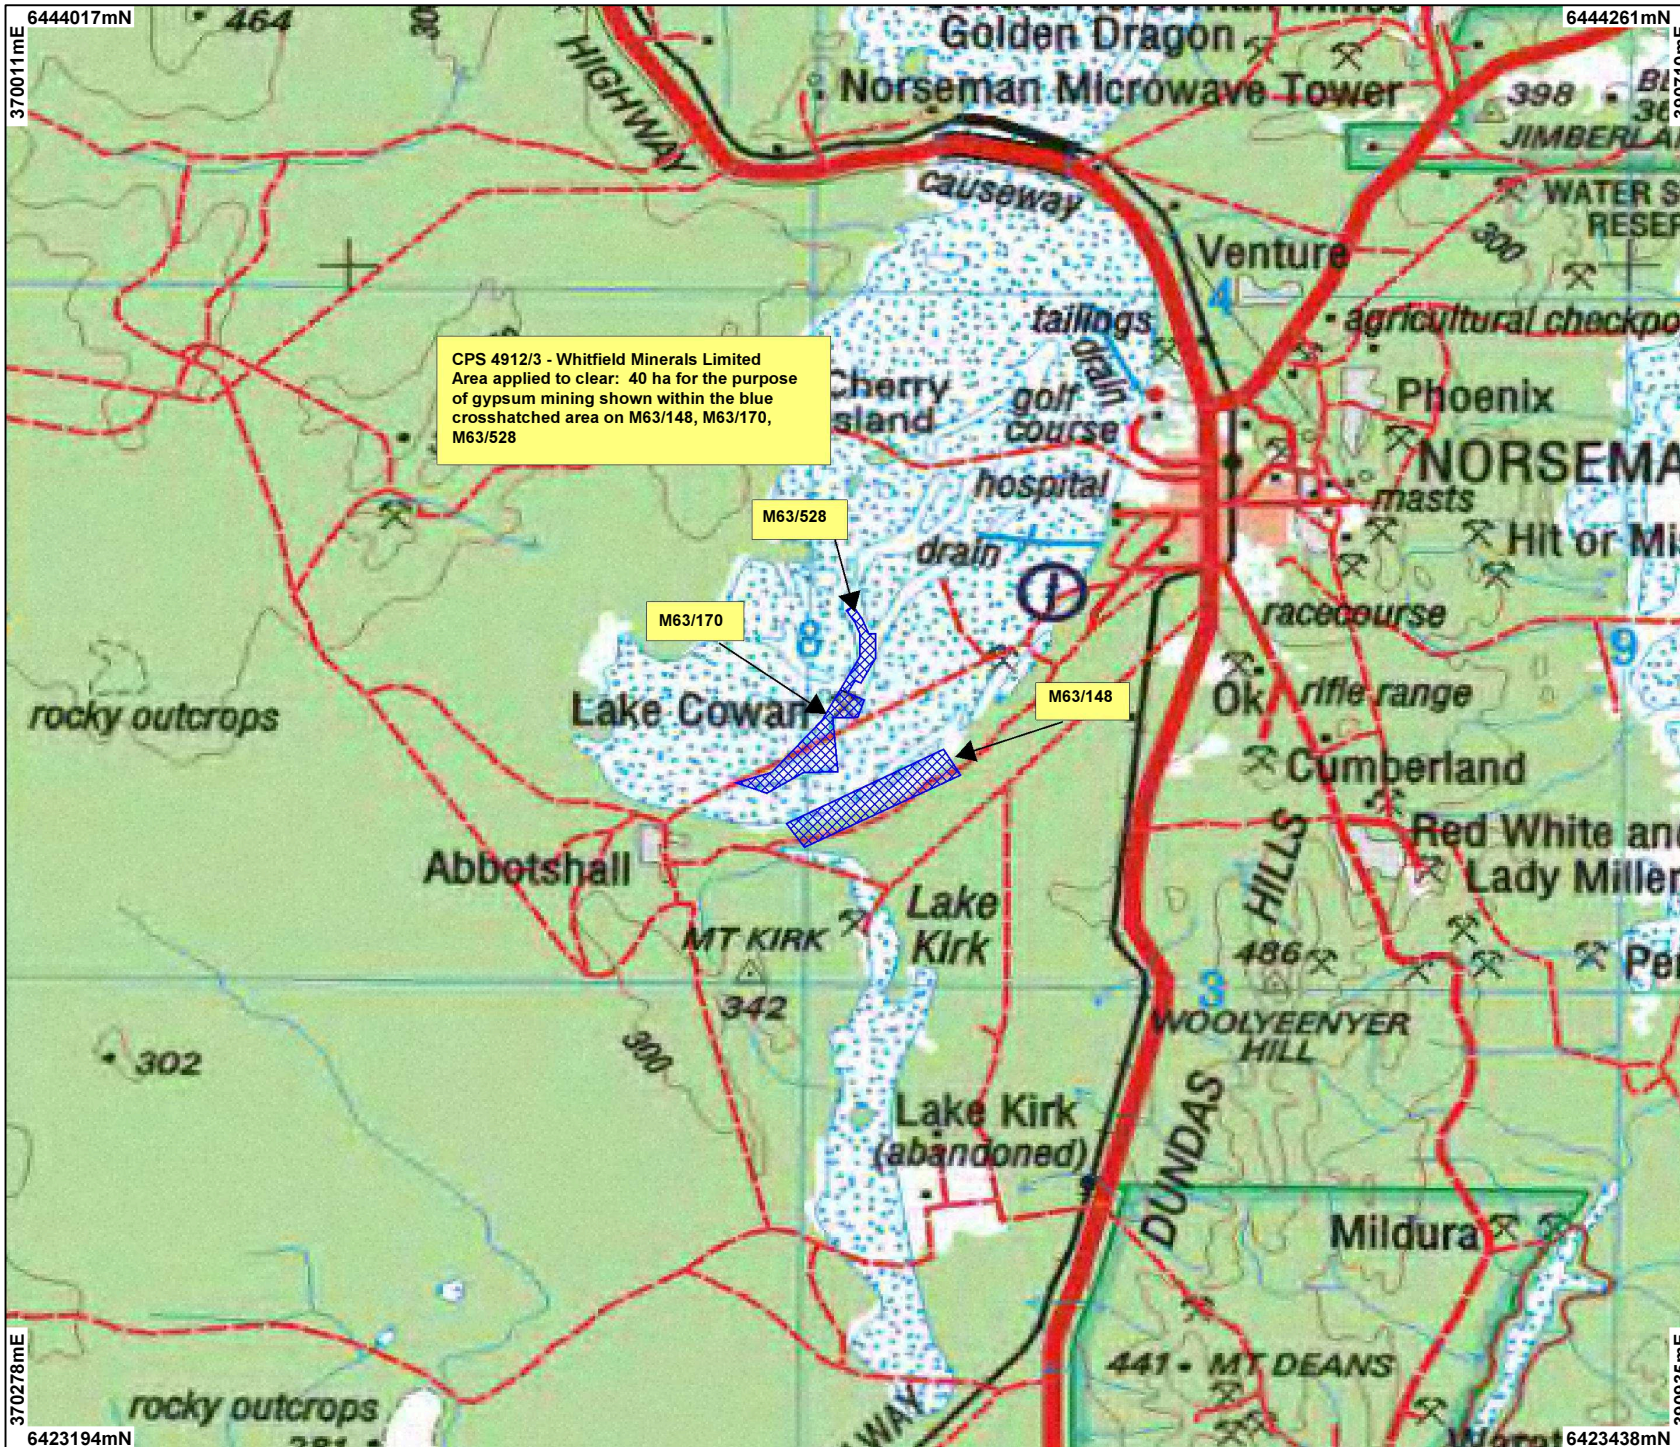

CPS 4912/3 - Whitfield Minerals Limited

LEGEND

- Mining Tenements
- Clearing Instruments
- NATMAP 250K Series Mapping - GA 08/03

Scale 1:100000
 (Approximate when reproduced at A4)

Geocentric Datum Australia 1994

Note: the data in this map have not been projected. This may result in geometric distortion or measurement inaccuracies.

..... Date

Officer with delegated authority under Section 20 of the Environmental Protection Act 1986