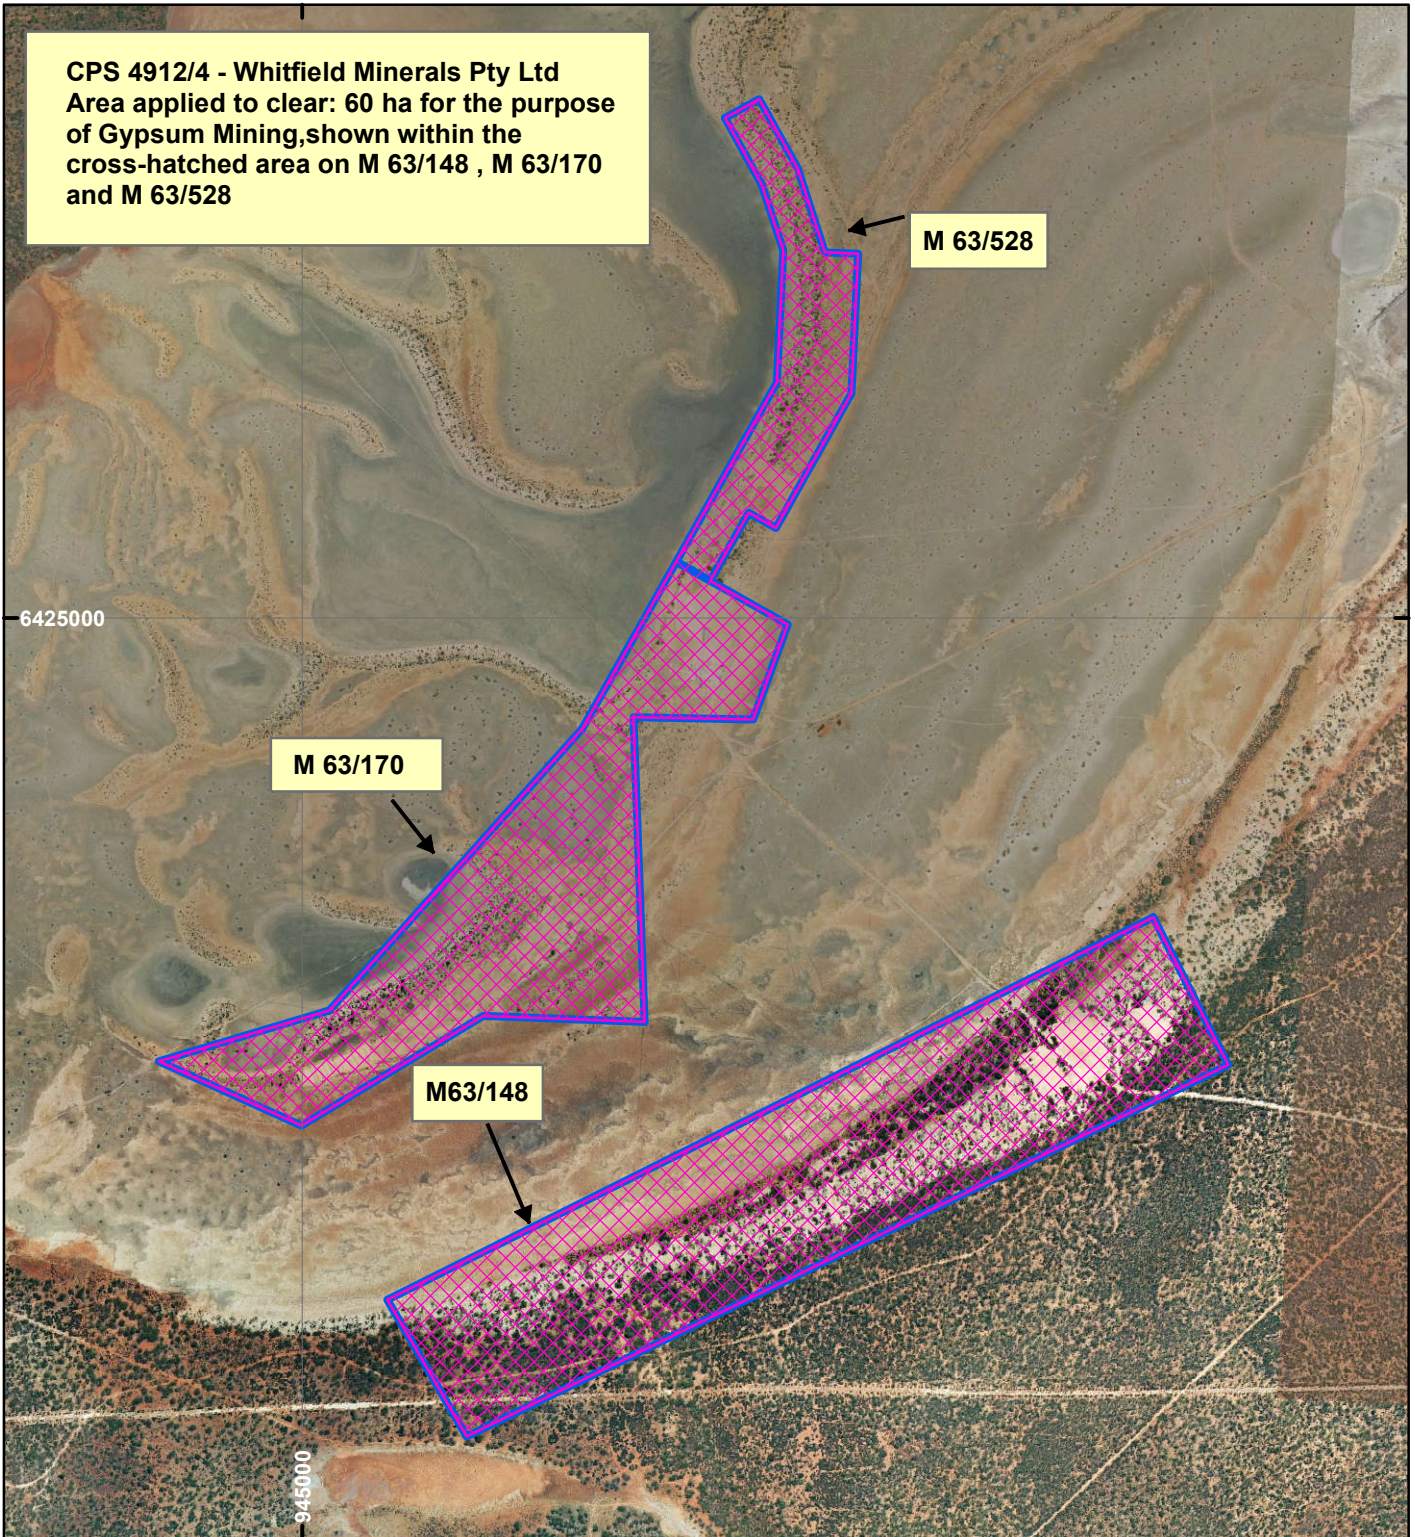

CPS 4912/4 - Whitfield Minerals Pty Ltd

LEGEND

 Clearing Instruments

 Mining Tenements

Orthophotography sourced from Landgate

Scale 1:19,525

(Approximate when reproduced at A4)

Geocentric Datum Australia 1994

Note: the data in this map have not been projected. This may result in geometric distortion or measurement inaccuracies.

..... Date

Officer with delegated authority under Section 20 of
 the Environmental Protection Act 1986