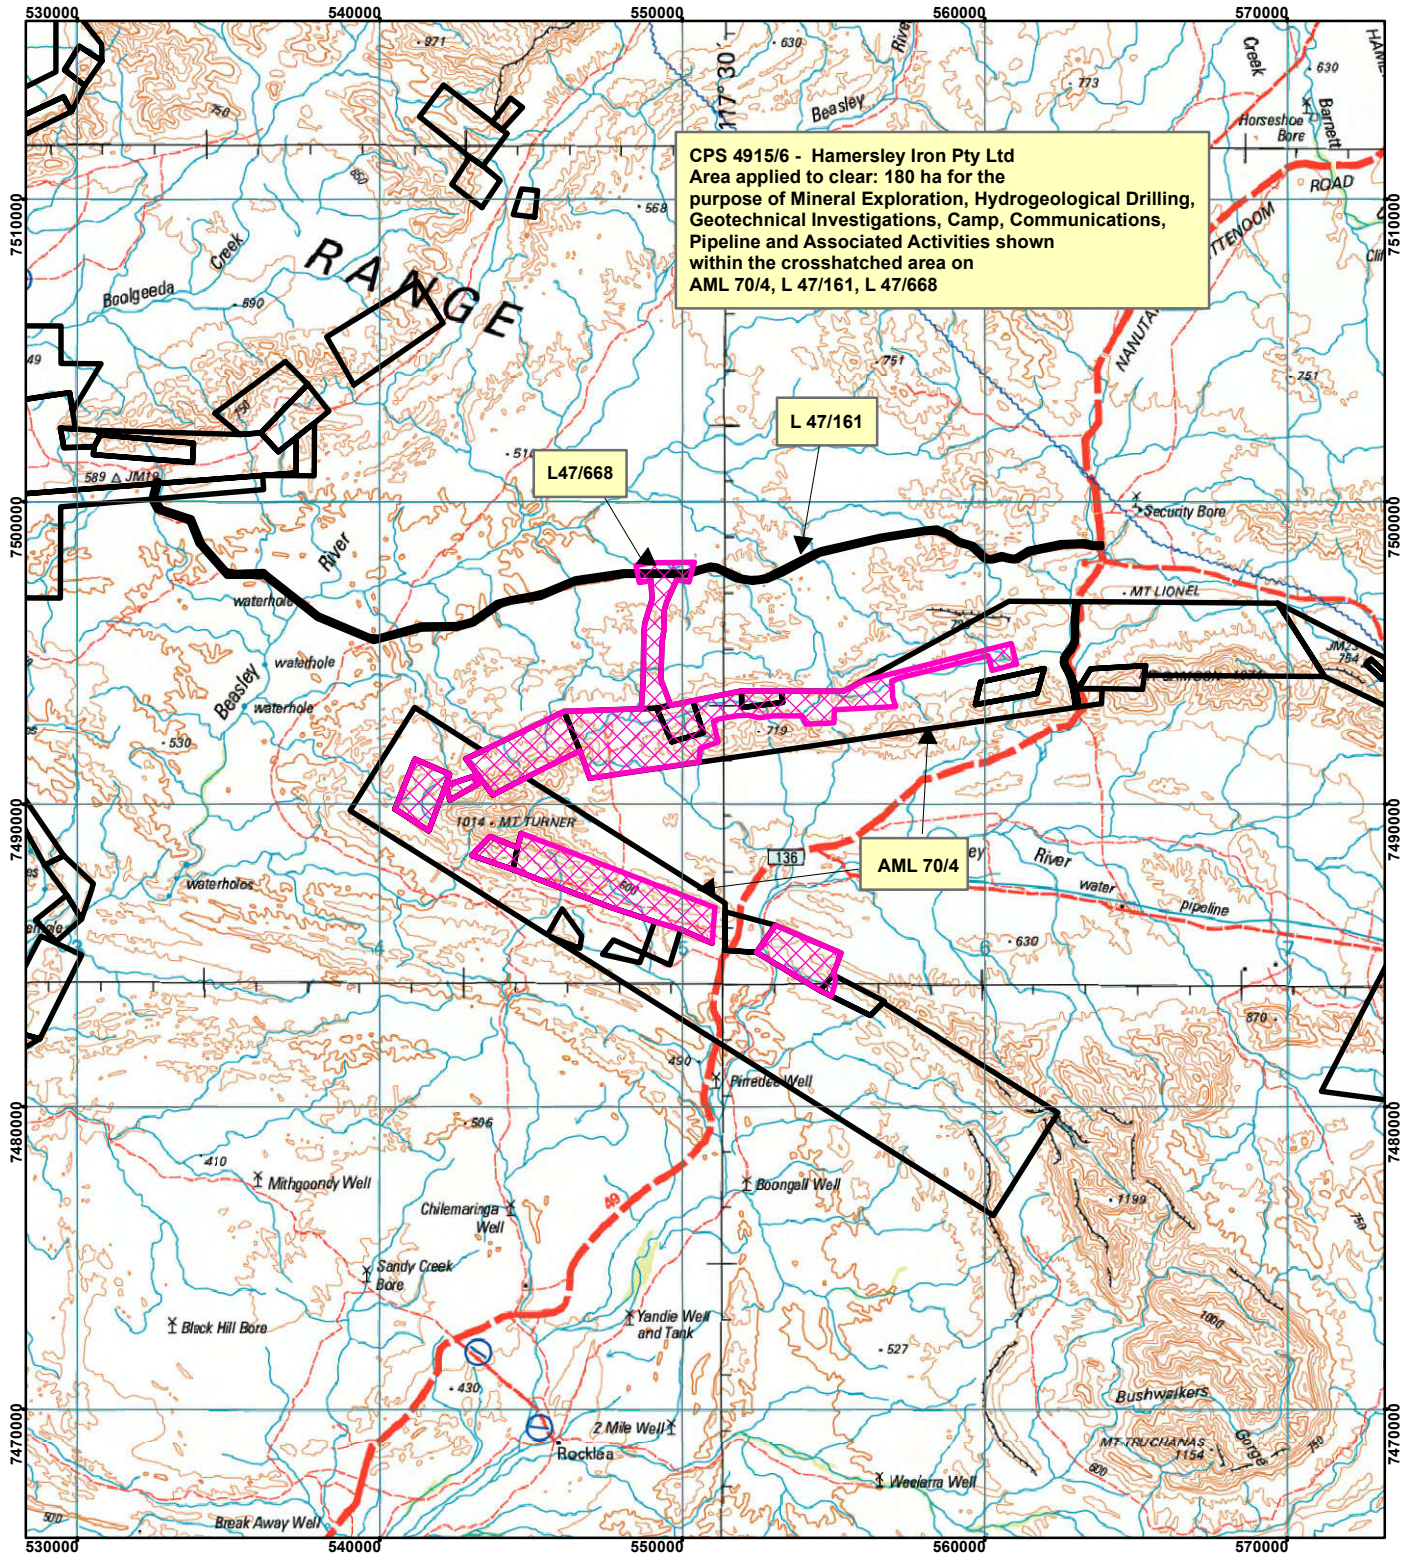

## Legend

-  Clearing Instruments
-  Mining Tenements

Geocentric Datum Australia 1994

Note: the data in this map have not been projected. This may result in geometric distortion or measurement inaccuracies.