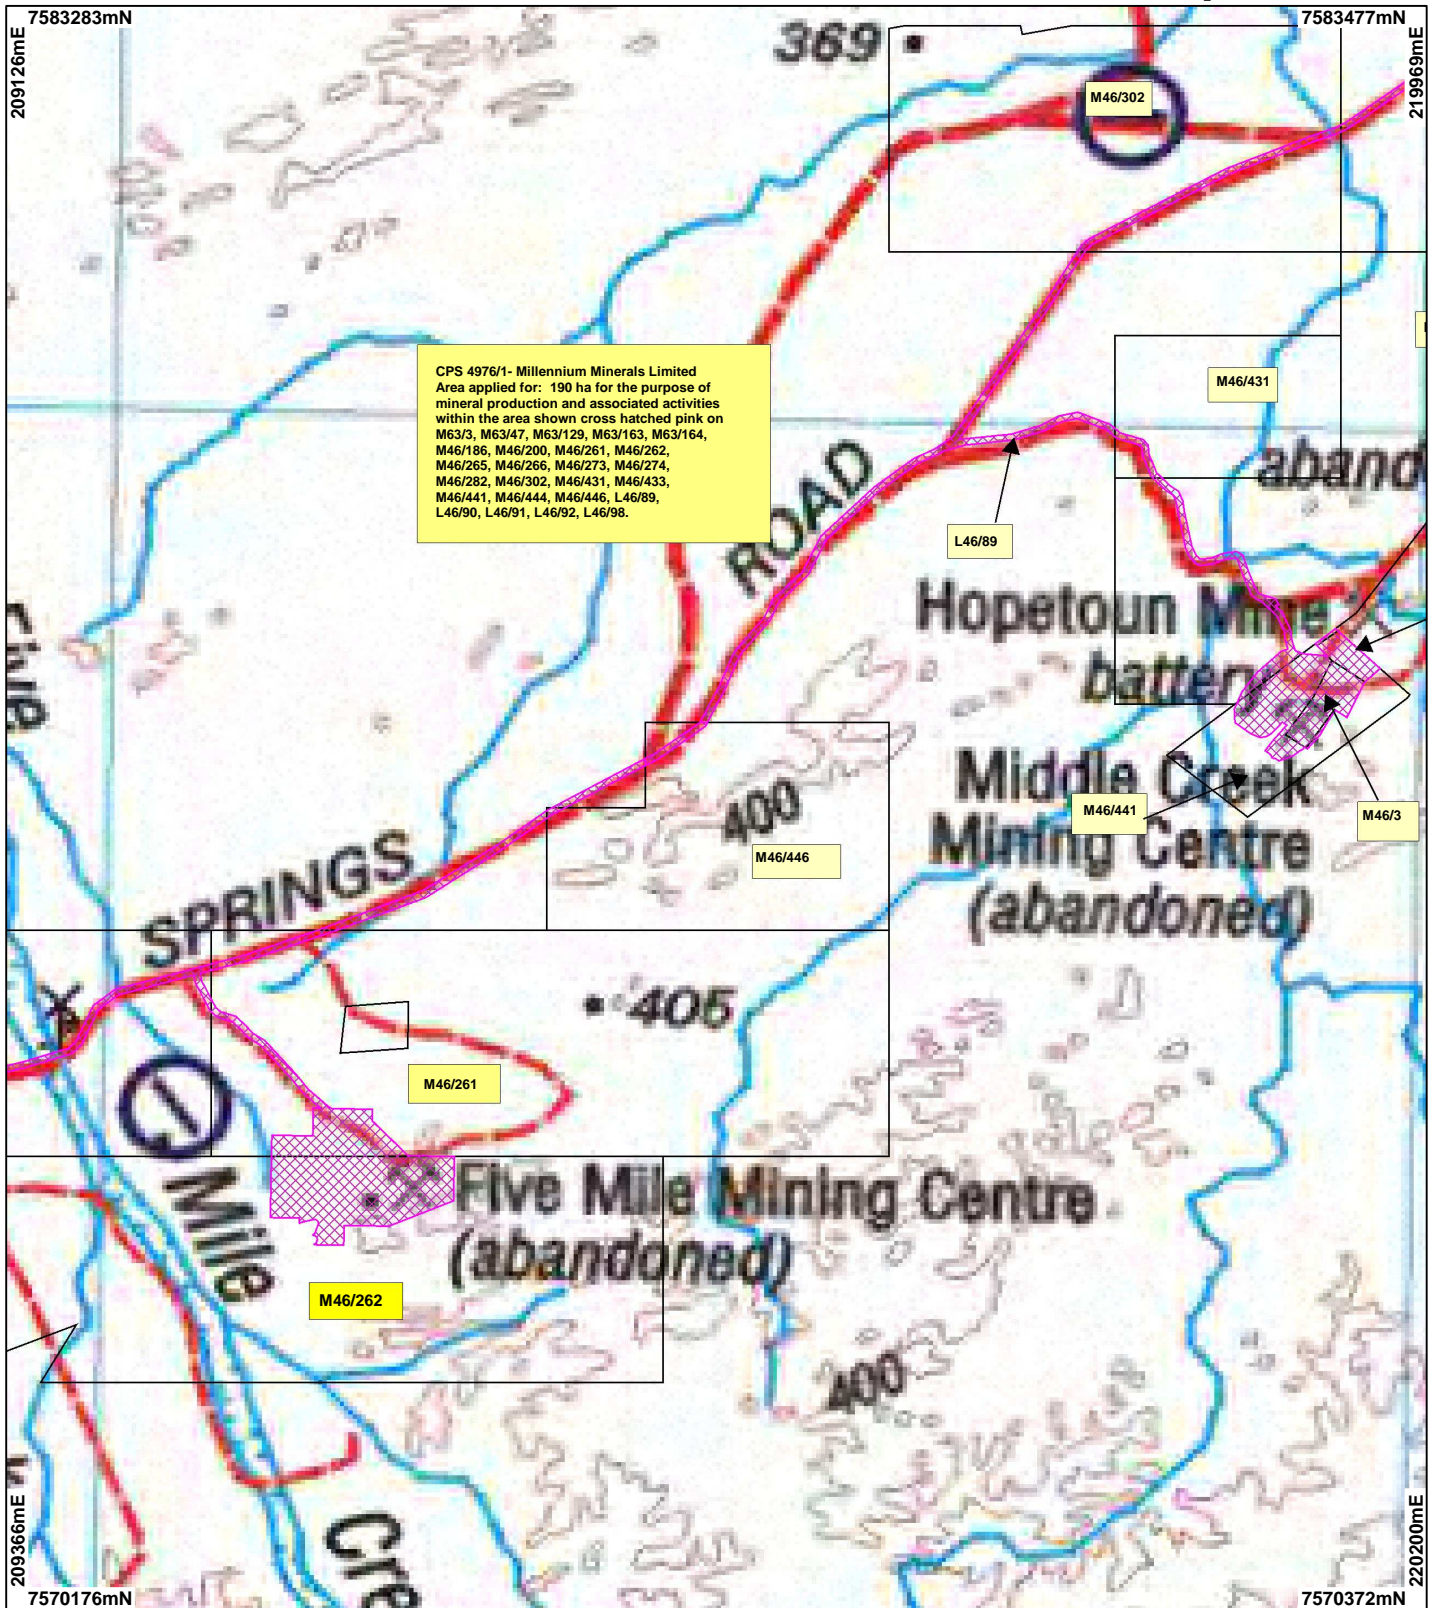

CPS 4976/1 - Millennium Minerals Limited - Map 6

LEGEND

- Mining Tenements
- Clearing Instruments
- NATMAP 250K Series Mapping - GA 08/03

Scale 1:60000
 (Approximate when reproduced at A4)

Geocentric Datum Australia 1994

Note: the data in this map have not been projected. This may result in geometric distortion or measurement inaccuracies.

..... Date

Officer with delegated authority under Section 20 of the Environmental Protection Act 1986