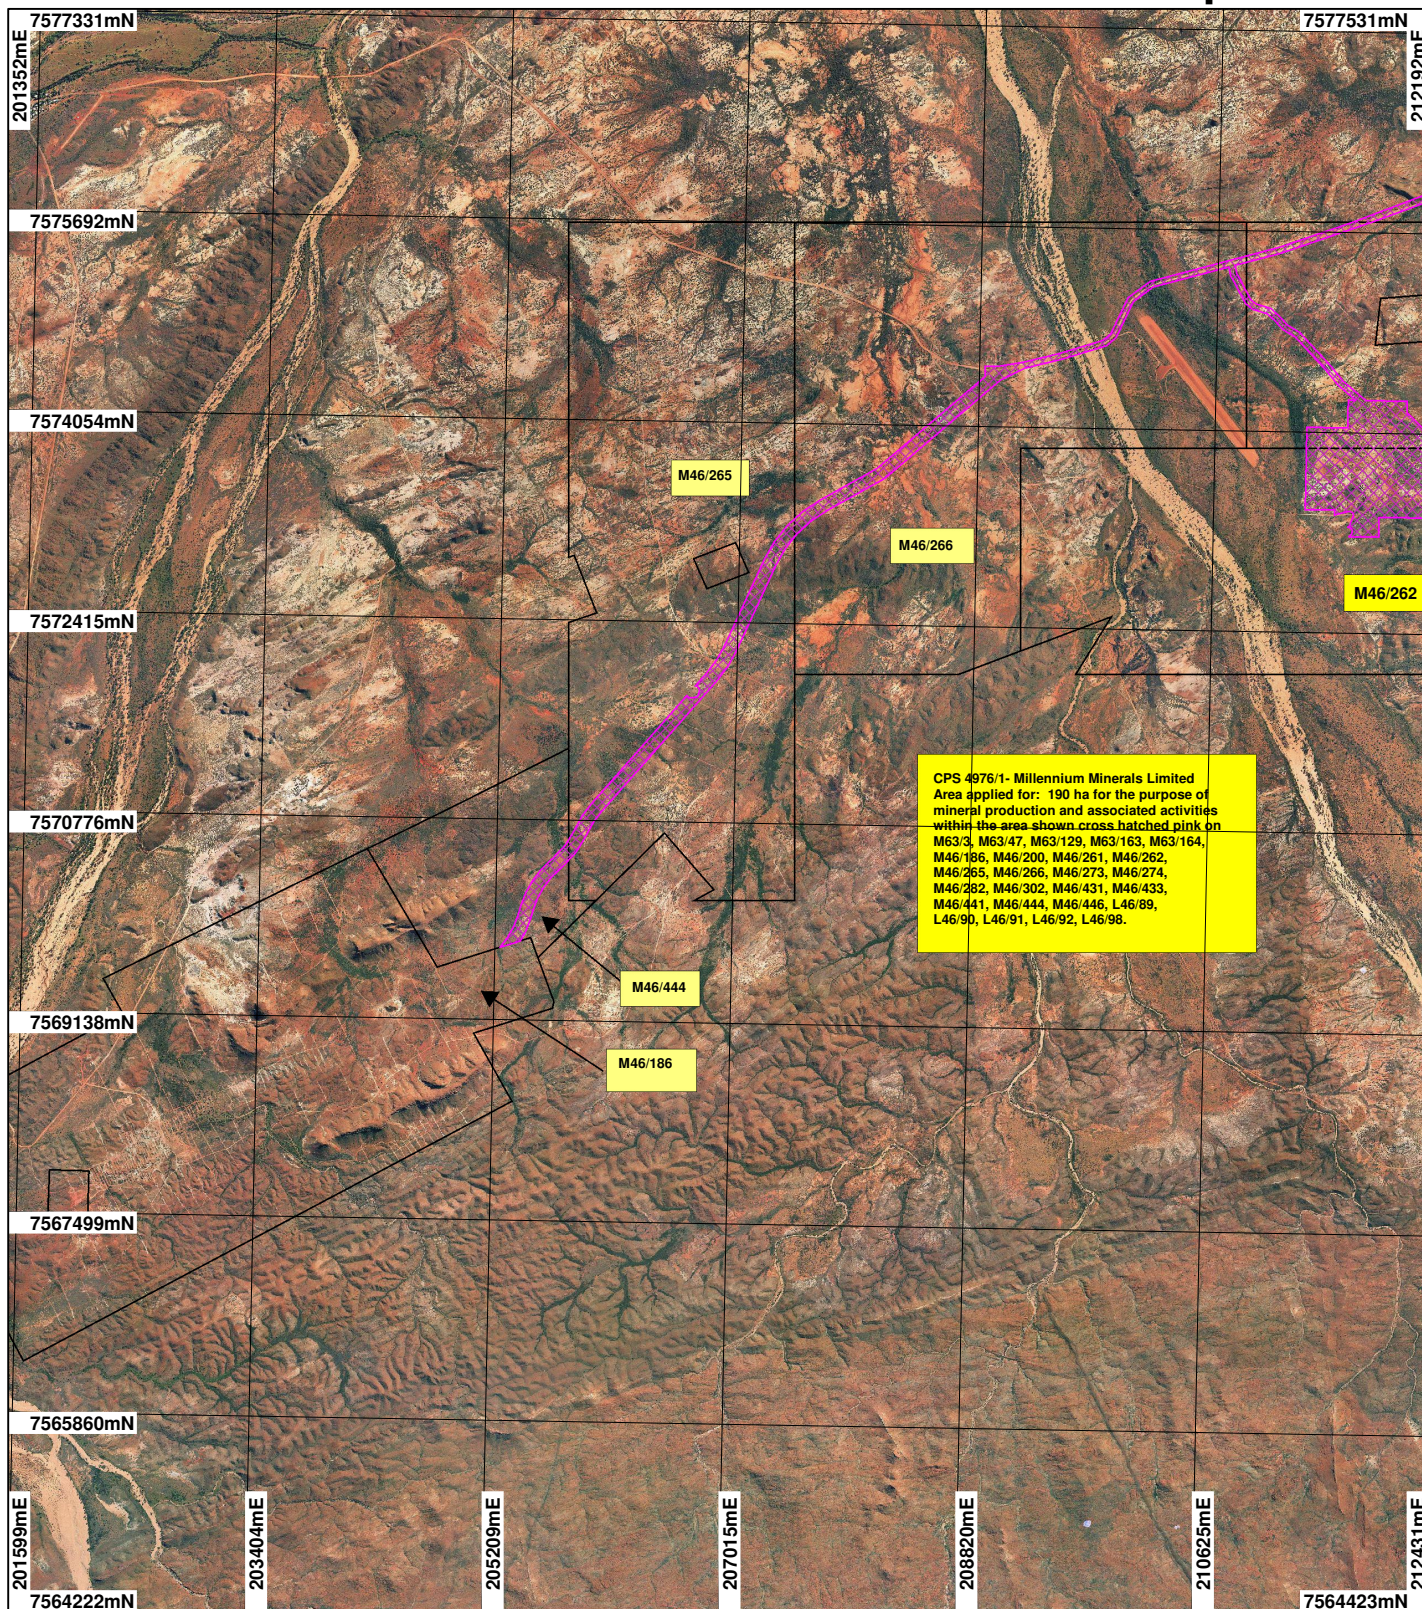

CPS 4976/1 - Millennium Minerals Limited - Map 1

LEGEND

-  Mining Tenements
-  Clearing Instruments
-  Nullagine 80cm Orthomosaic - Landgate 2007

0  1.5 km

Scale 1:60000
(Approximate when reproduced at A4)

Geocentric Datum Australia 1994

Note: the data in this map have not been projected. This may result in geometric distortion or measurement inaccuracies.

..... Date

Officer with delegated authority under Section 20 of the Environmental Protection Act 1986