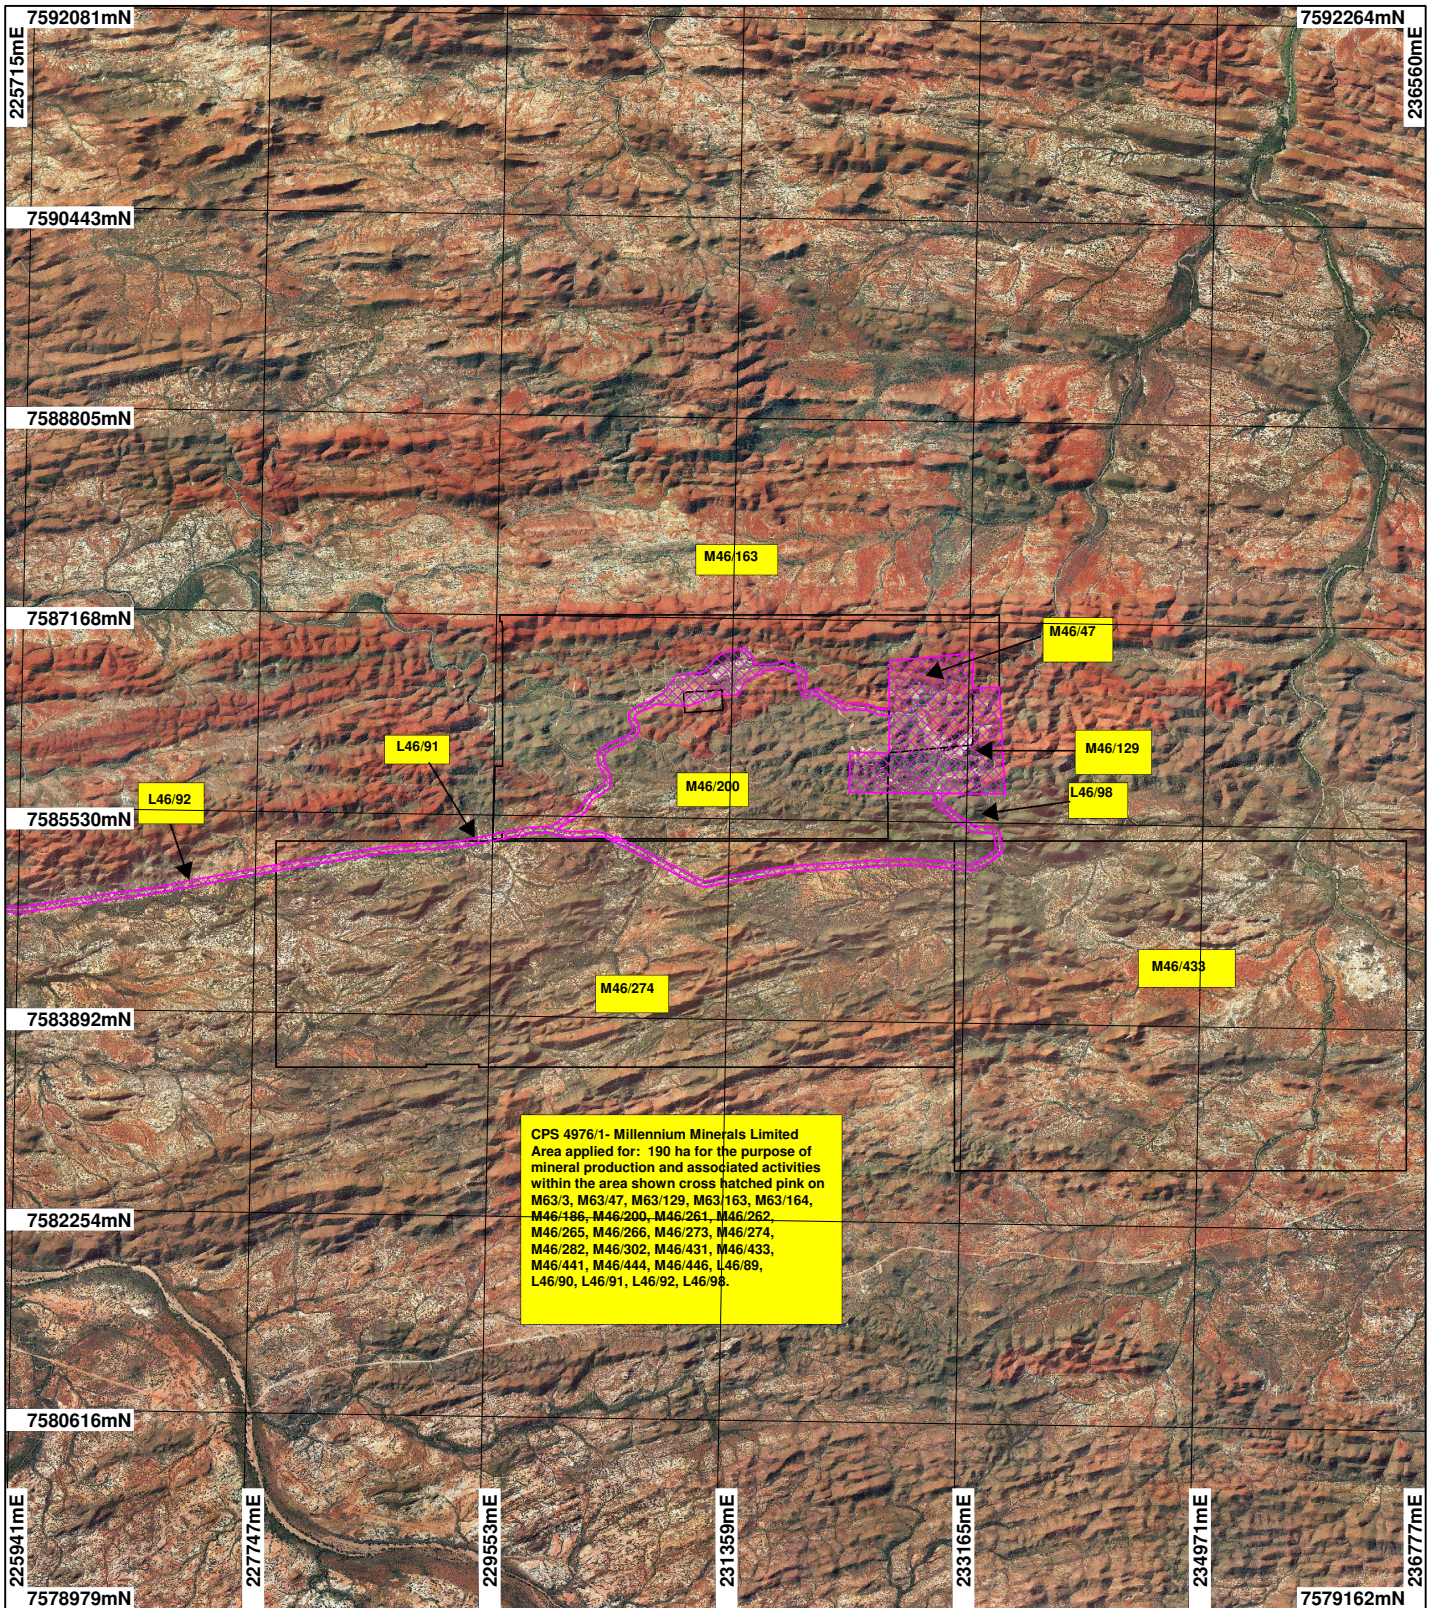

CPS 4976/1 - Millenium Minerals Limited - MAP 4

LEGEND

- Mining Tenements
- Clearing Instruments
- Nullagine 80cm Orthomosaic - Landgate 2007

0 1.5 km

Scale 1:60000
 (Approximate when reproduced at A4)

Geocentric Datum Australia 1994

Note: the data in this map have not been projected. This may result in geometric distortion or measurement inaccuracies.

..... Date

Officer with delegated authority under Section 20 of the Environmental Protection Act 1986

Information derived from this map should be confirmed with the data custodian acknowledged by the agency acronym in the legend.

WA Crown Copyright 2002

* Project Data. This data has not been quality assured. Please contact map author for details.