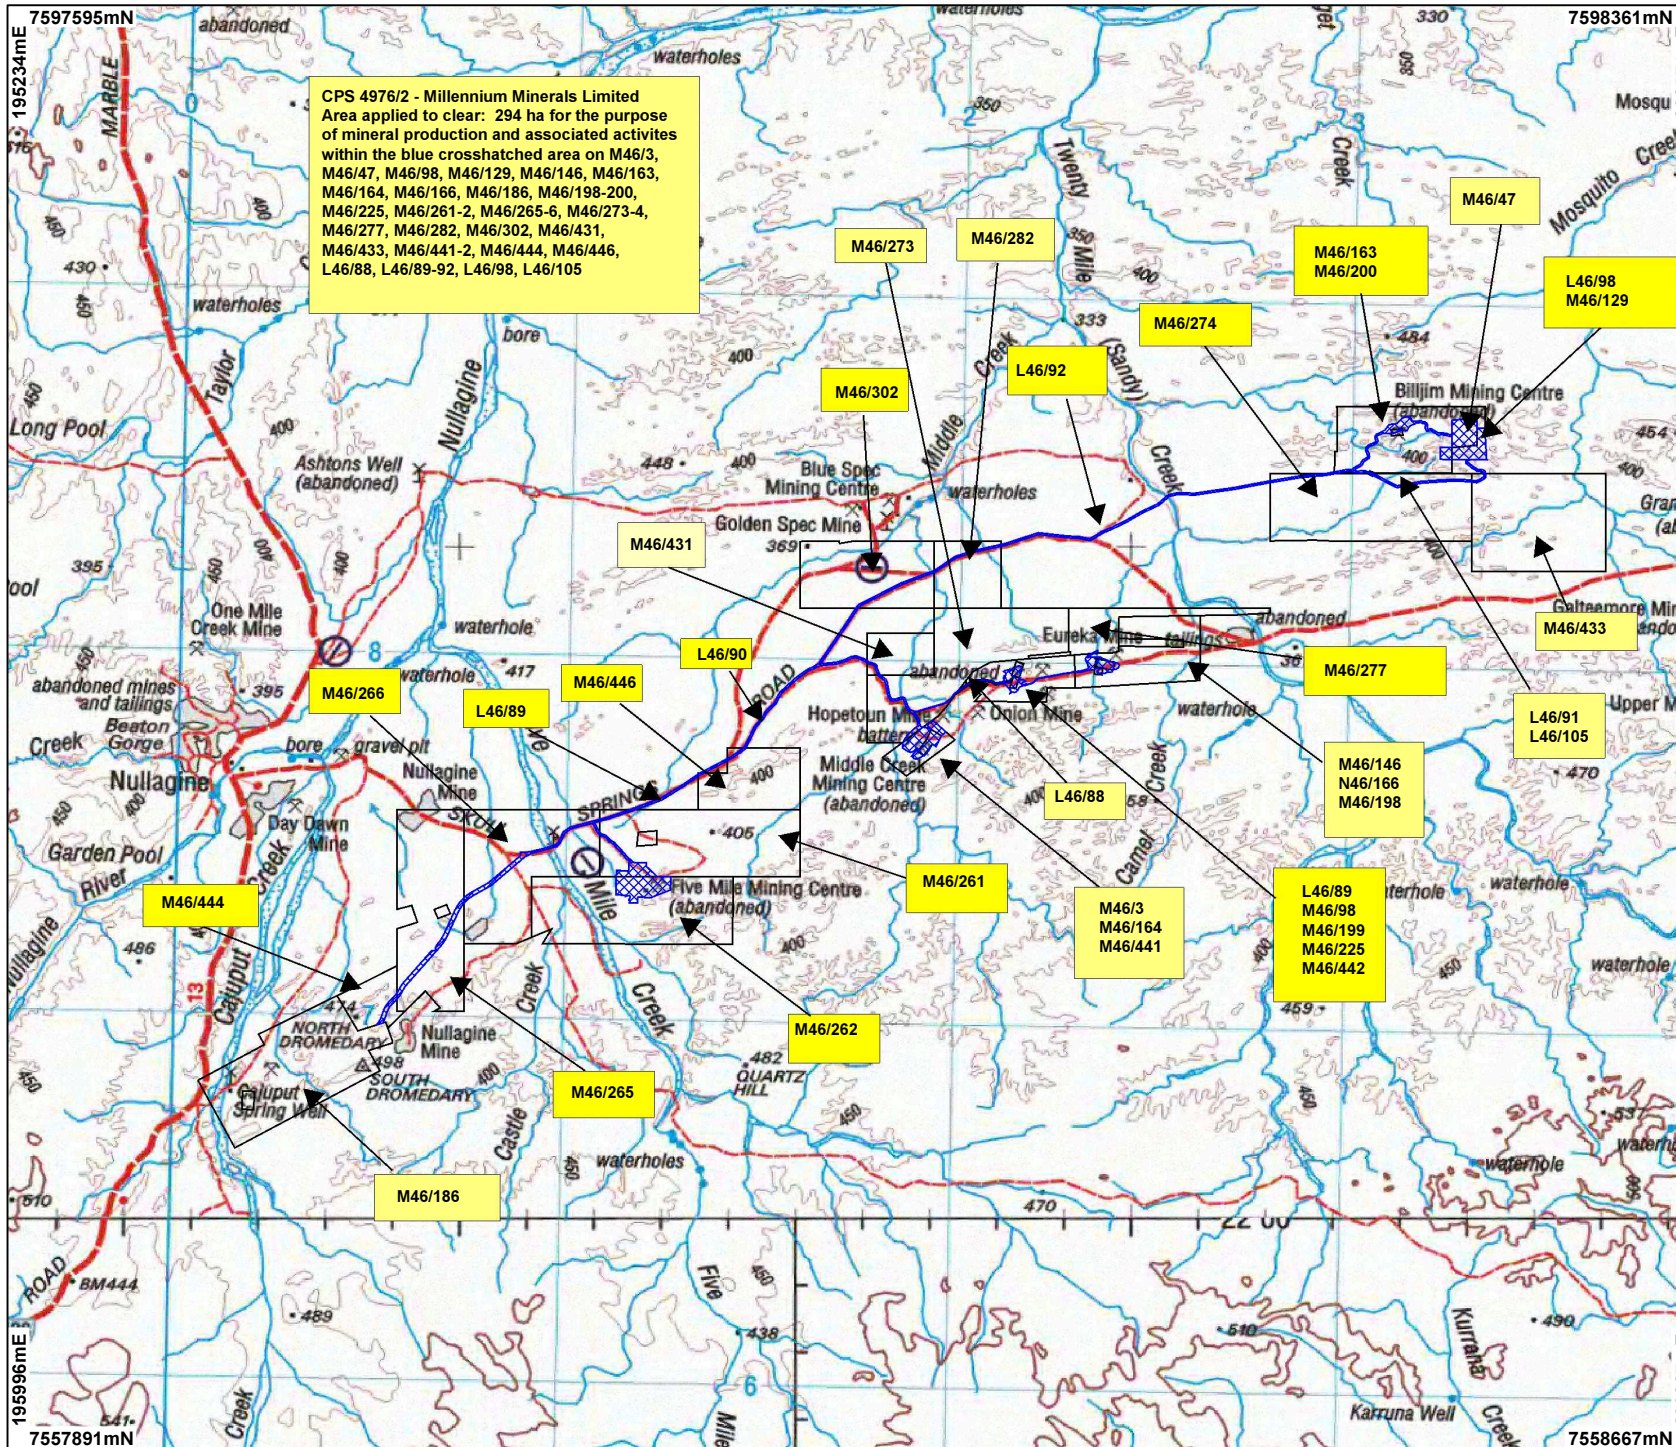

CPS 4976/2 - Millennium Minerals Limited

- LEGEND**
- Mining Tenements
 - Clearing Instruments
 - NATMAP 250K Series Mapping - GA 08/03

Geocentric Datum Australia 1994
 Note: the data in this map have not been projected. This may result in geometric distortion or measurement inaccuracies.

Date

Officer with delegated authority under Section 20 of the Environmental Protection Act 1986

Information derived from this map should be confirmed with the data custodian acknowledged by the agency acronym in the legend.