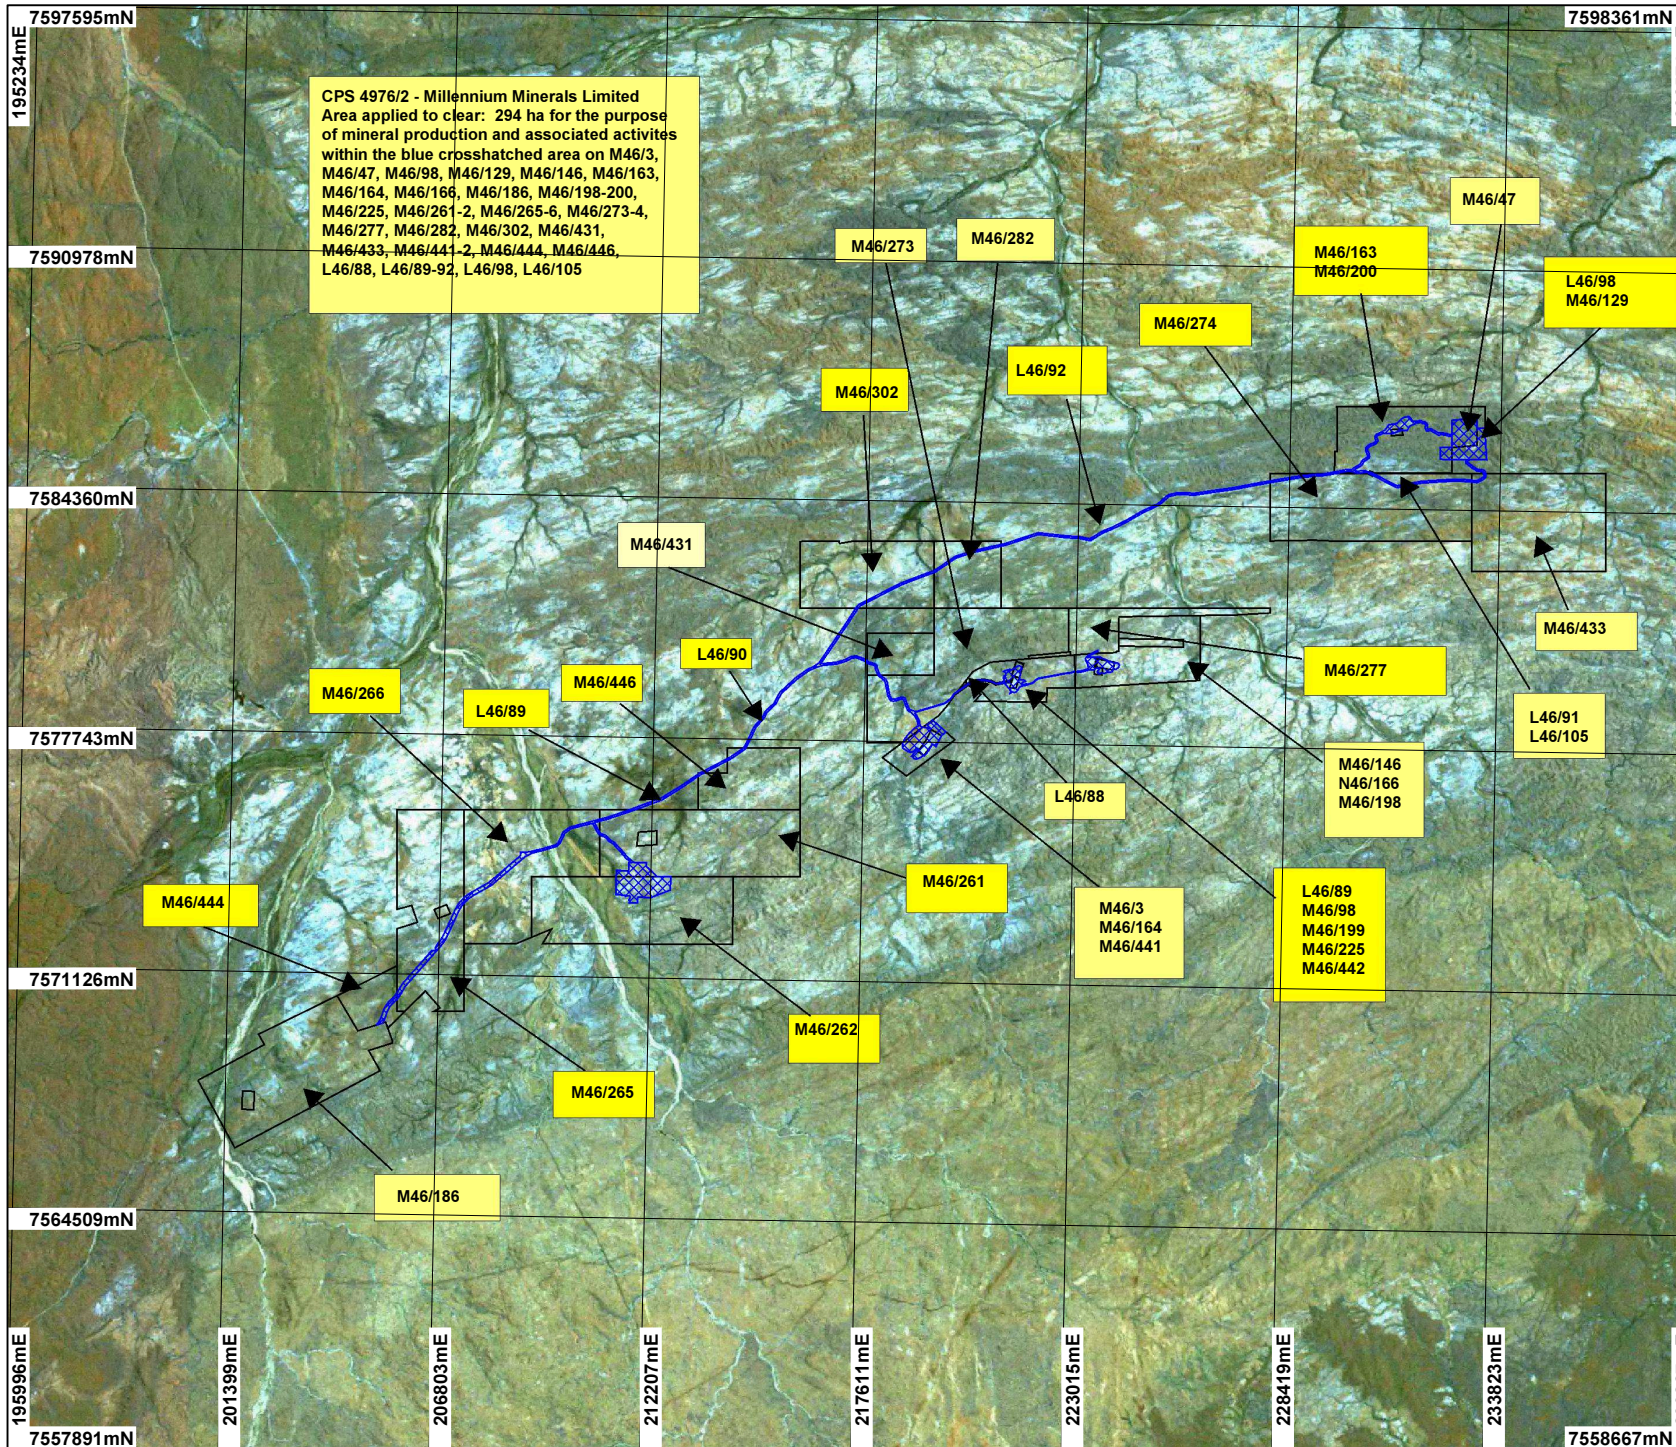

CPS 4976/2 - Millennium Minerals Limited

LEGEND

- Mining Tenements
- Clearing Instruments
- Western Australia Landsat Mosaic 25m - AGO 2006

Scale 1:200000
 (Approximate when reproduced at A4)
 Geocentric Datum Australia 1994
 Note: the data in this map have not been projected. This may result in geometric distortion or measurement inaccuracies.

..... Date

Officer with delegated authority under Section 20 of the Environmental Protection Act 1986

Information derived from this map should be confirmed with the data custodian acknowledged by the agency acronym in the legend.