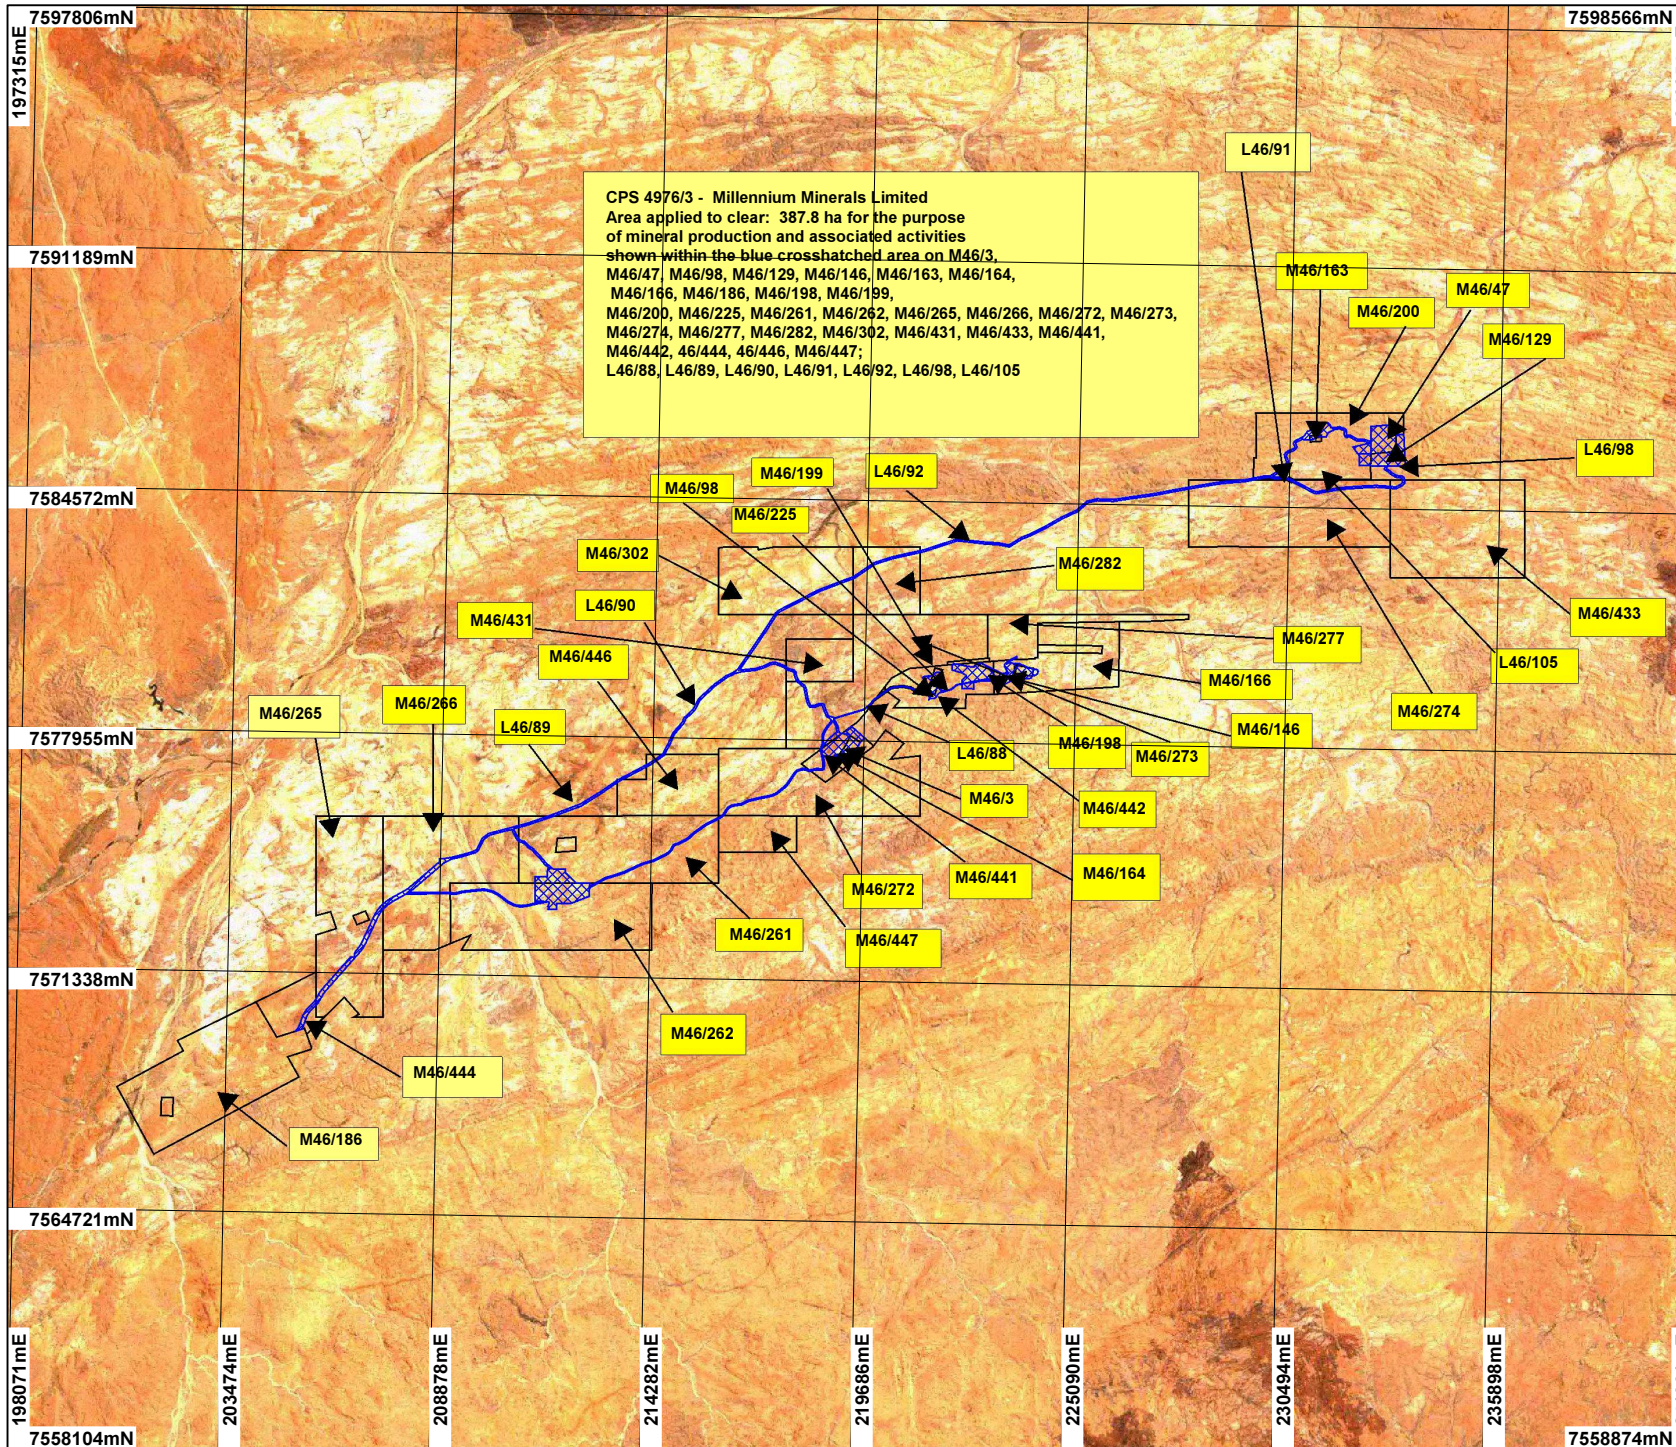

# CPS 4976/3 - Millennium Minerals Limited

## LEGEND

-  Mining Tenements
  -  Clearing Instruments
- Western Australia ETM 25m 543 - AGO 2004

Scale 1:200000  
 (Approximate when reproduced at A4)  
 Geocentric Datum Australia 1994  
 Note: the data in this map have not been projected. This may result in geometric distortion or measurement inaccuracies.

..... Date .....

Officer with delegated authority under Section 20 of the Environmental Protection Act 1986

Information derived from this map should be confirmed with the data custodian acknowledged by the agency acronym in the legend.