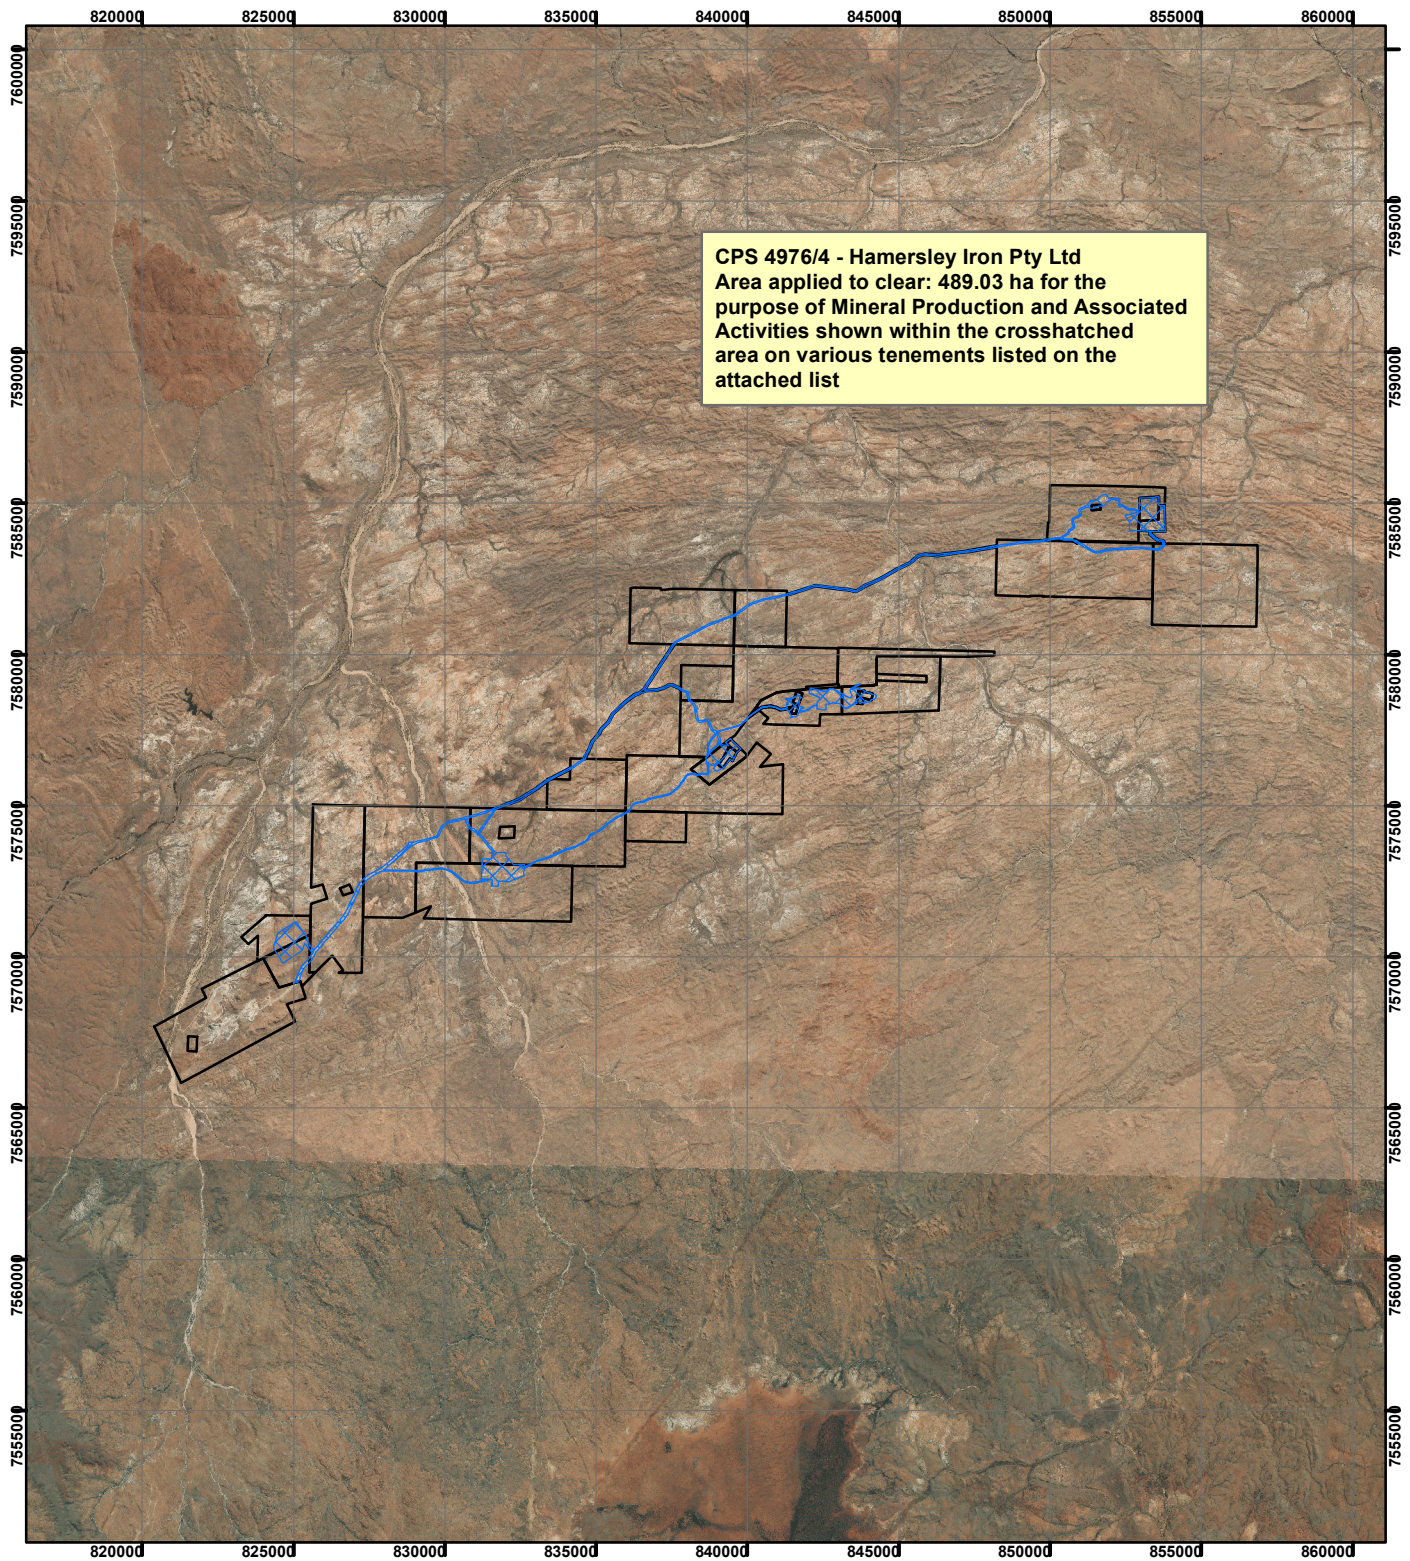

# CPS 4976/4 - Millenium Minerals Limited

## Legend

-  Clearing Instruments
- Mining Tenements**
-  Mining Tenements

Geocentric Datum Australia 1994  
 Note: the data in this map have not been projected. This may result in geometric distortion or measurement inaccuracies.

..... Date .....

Officer with delegated authority under Section 20 of the Environmental Protection Act 1986

Information derived from this map should be confirmed with the data custodian acknowledged by the agency acronym in the legend.