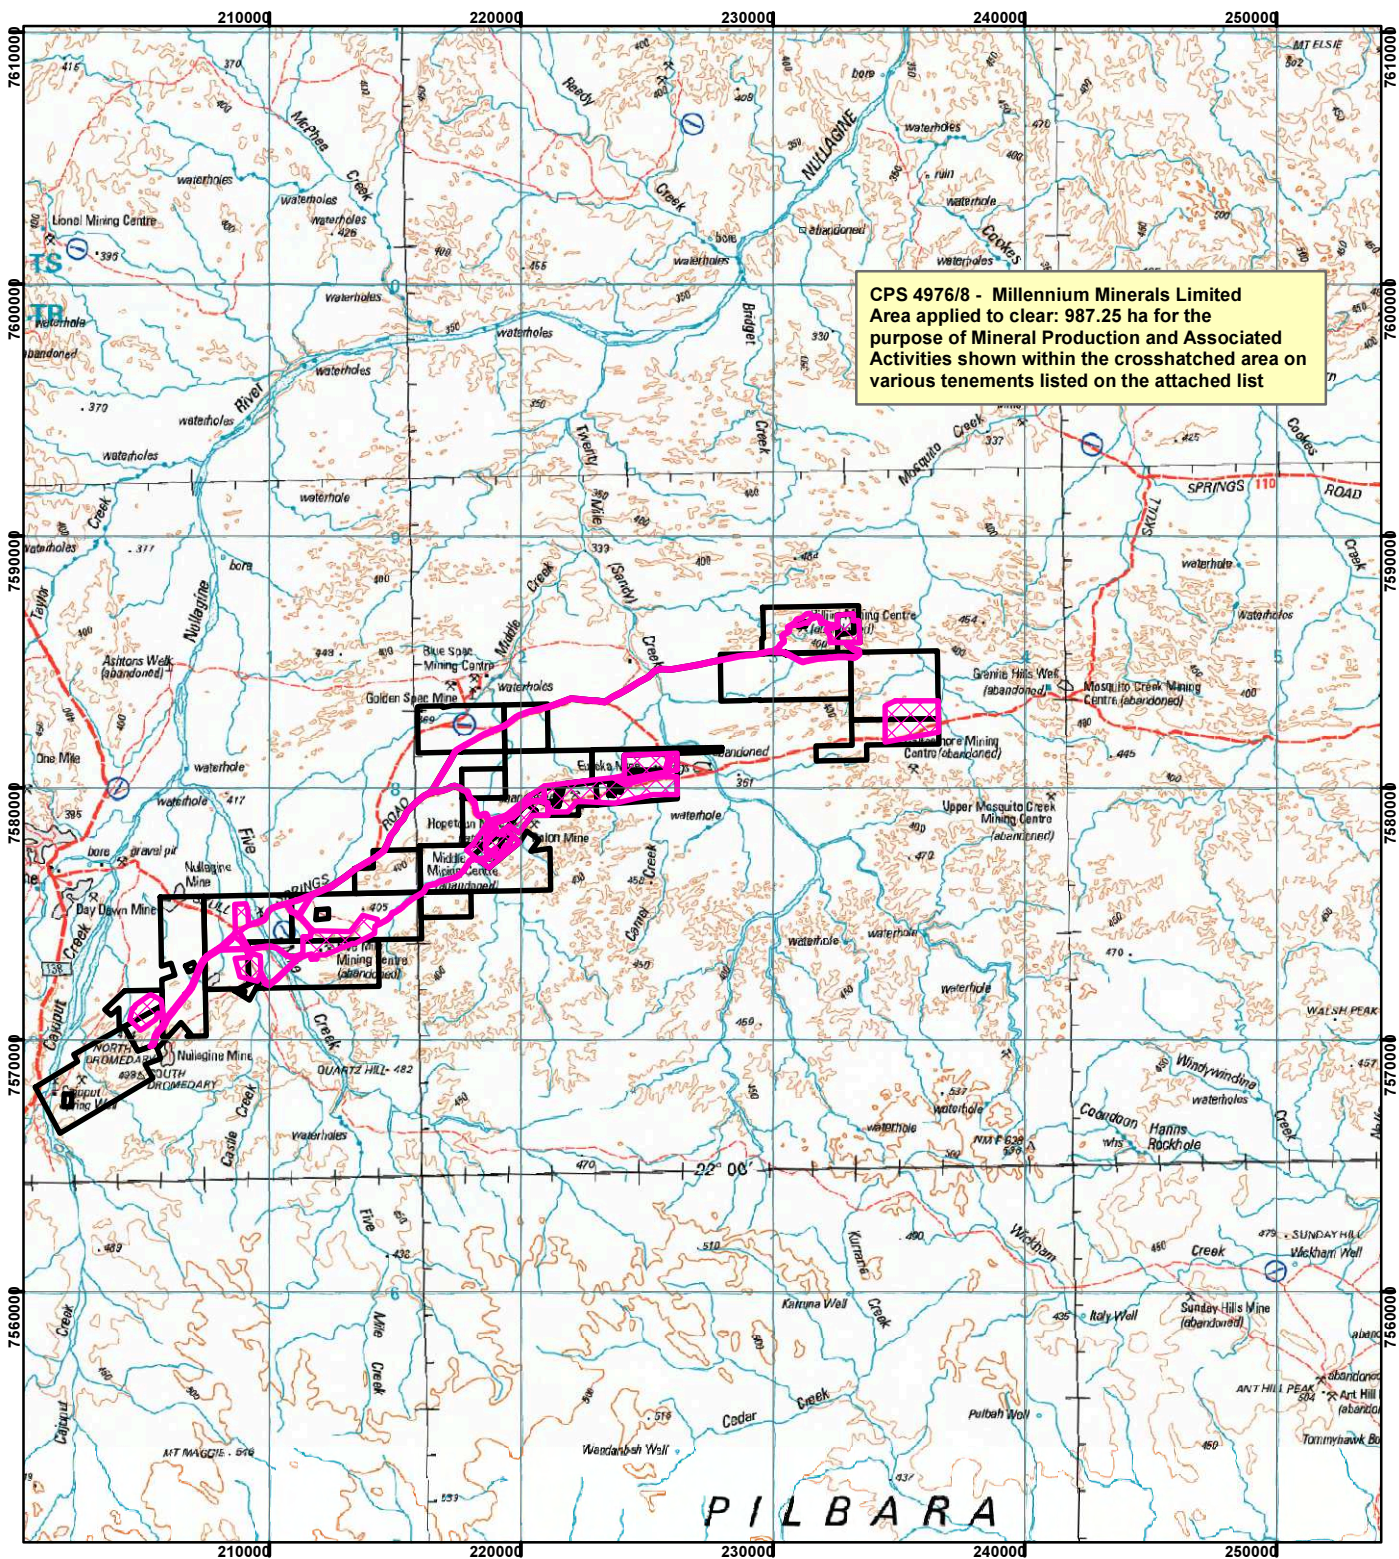

CPS 4976/8 - Millennium Minerals Limited

Geocentric Datum Australia 1994

..... Date .....

Officer with delegated authority under Section 20 of the Environmental Protection Act 1986

Information derived from this map should be confirmed with the data custodian acknowledged by the agency acronym in the legend.