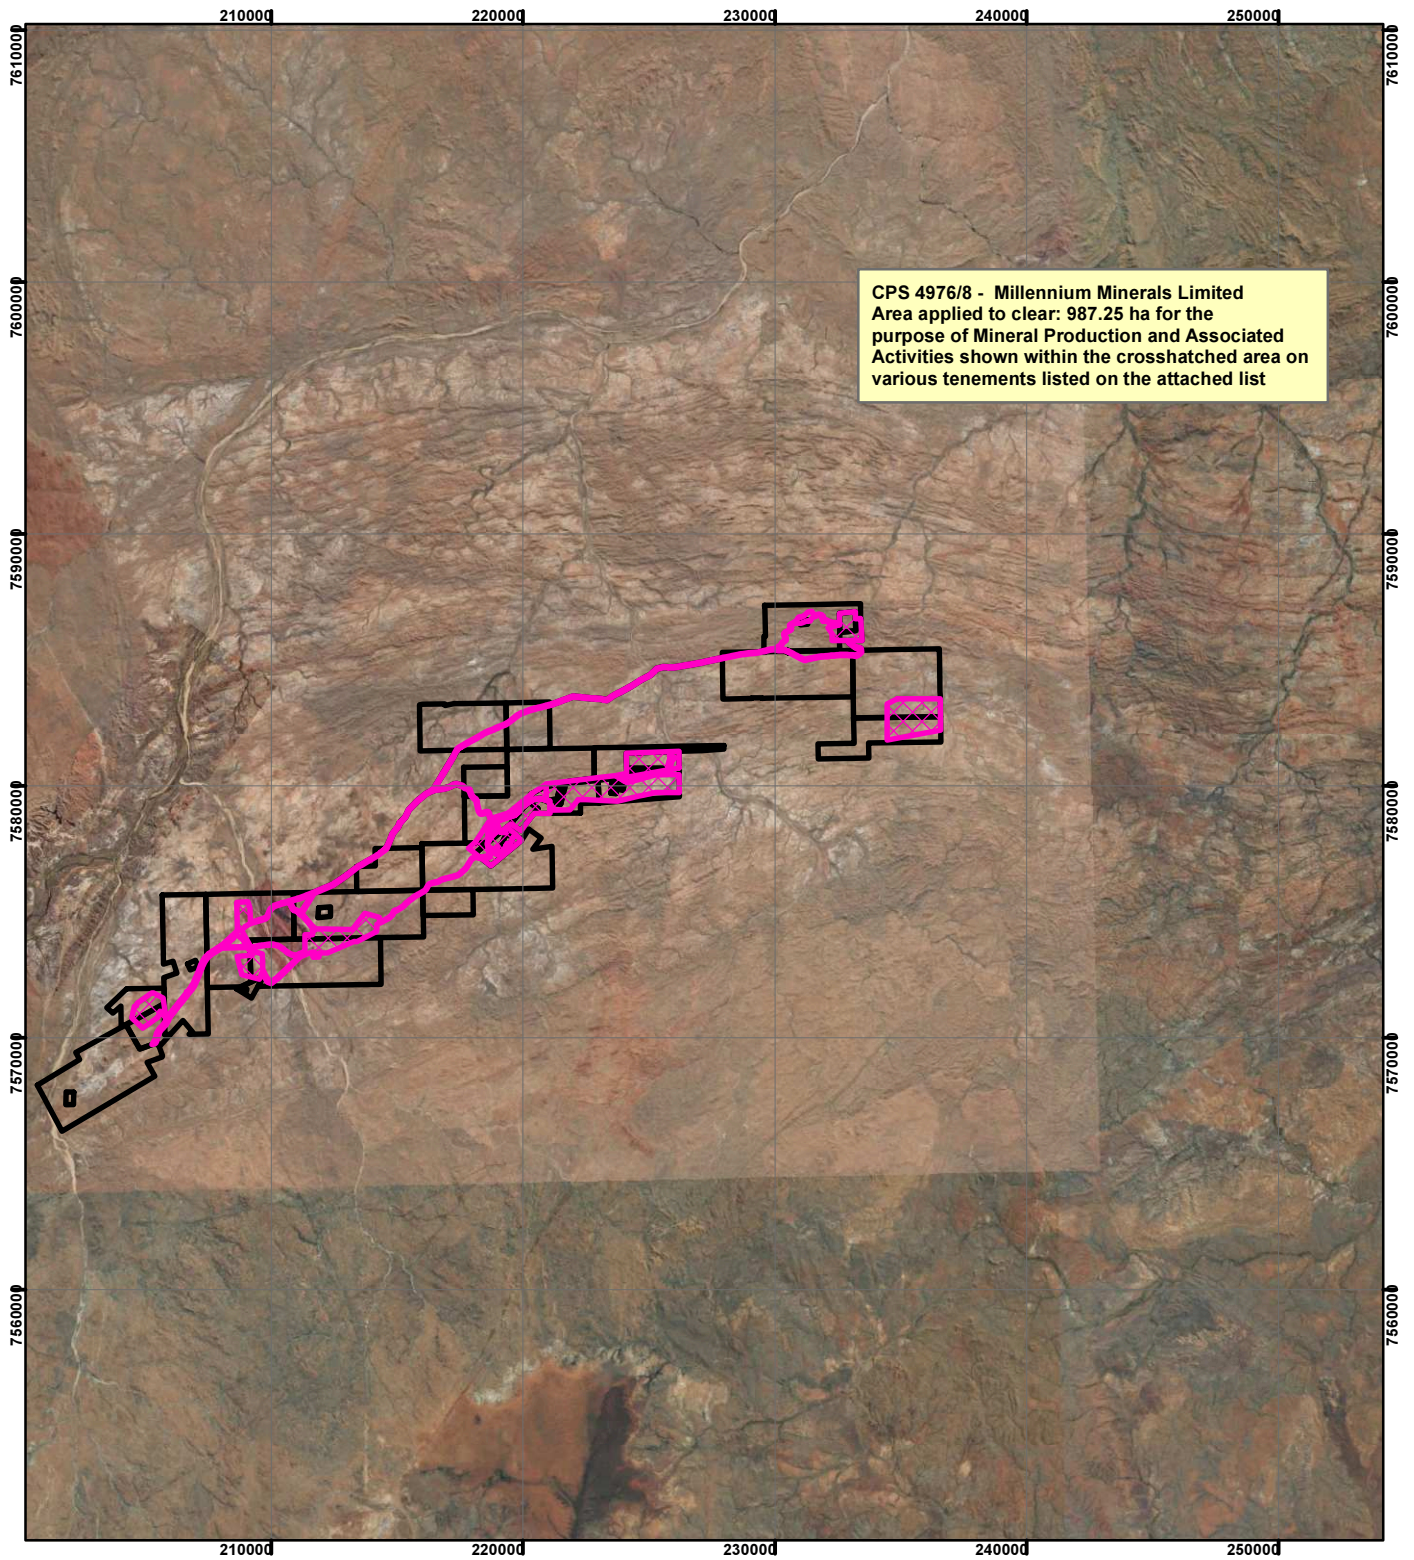

CPS 4976/8 - Millenium Minerals Limited

Geocentric Datum Australia 1994
Note: the data in this map have not been projected. This may result in geometric distortion or measurement inaccuracies.

..... Date .....

Officer with delegated authority under Section 20 of the Environmental Protection Act 1986

Information derived from this map should be confirmed with the data custodian acknowledged by the agency acronym in the legend.