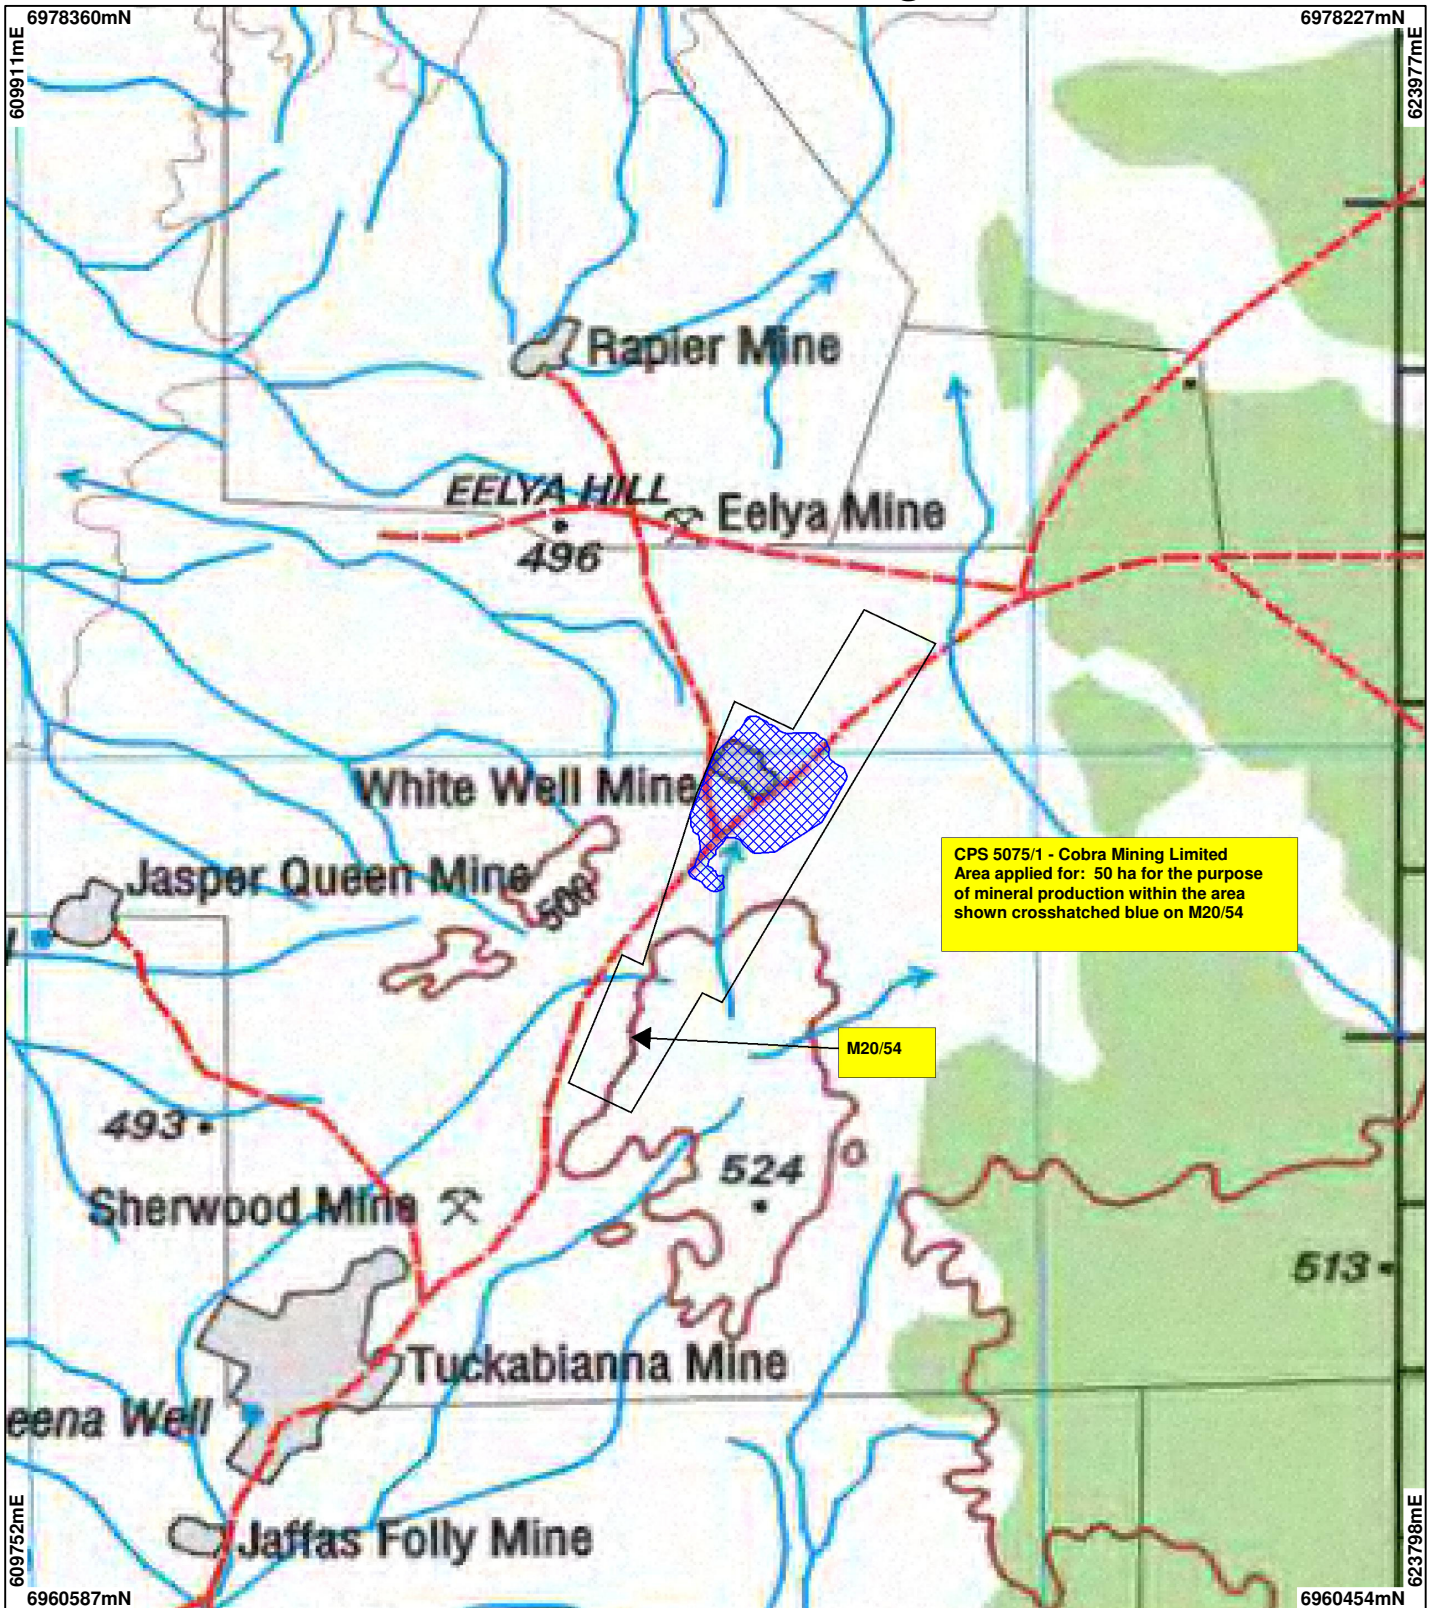

CPS 5075/1 - Cobra Mining Limited

LEGEND

- Mining Tenements
- Clearing Instruments
- NATMAP 250K Series Mapping
- GA 08/03

Scale 1:80000
(Approximate when reproduced at A4)

Geocentric Datum Australia 1994

Note: the data in this map have not been projected. This may result in geometric distortion or measurement inaccuracies.

..... Date

Officer with delegated authority under Section 20 of the Environmental Protection Act 1986