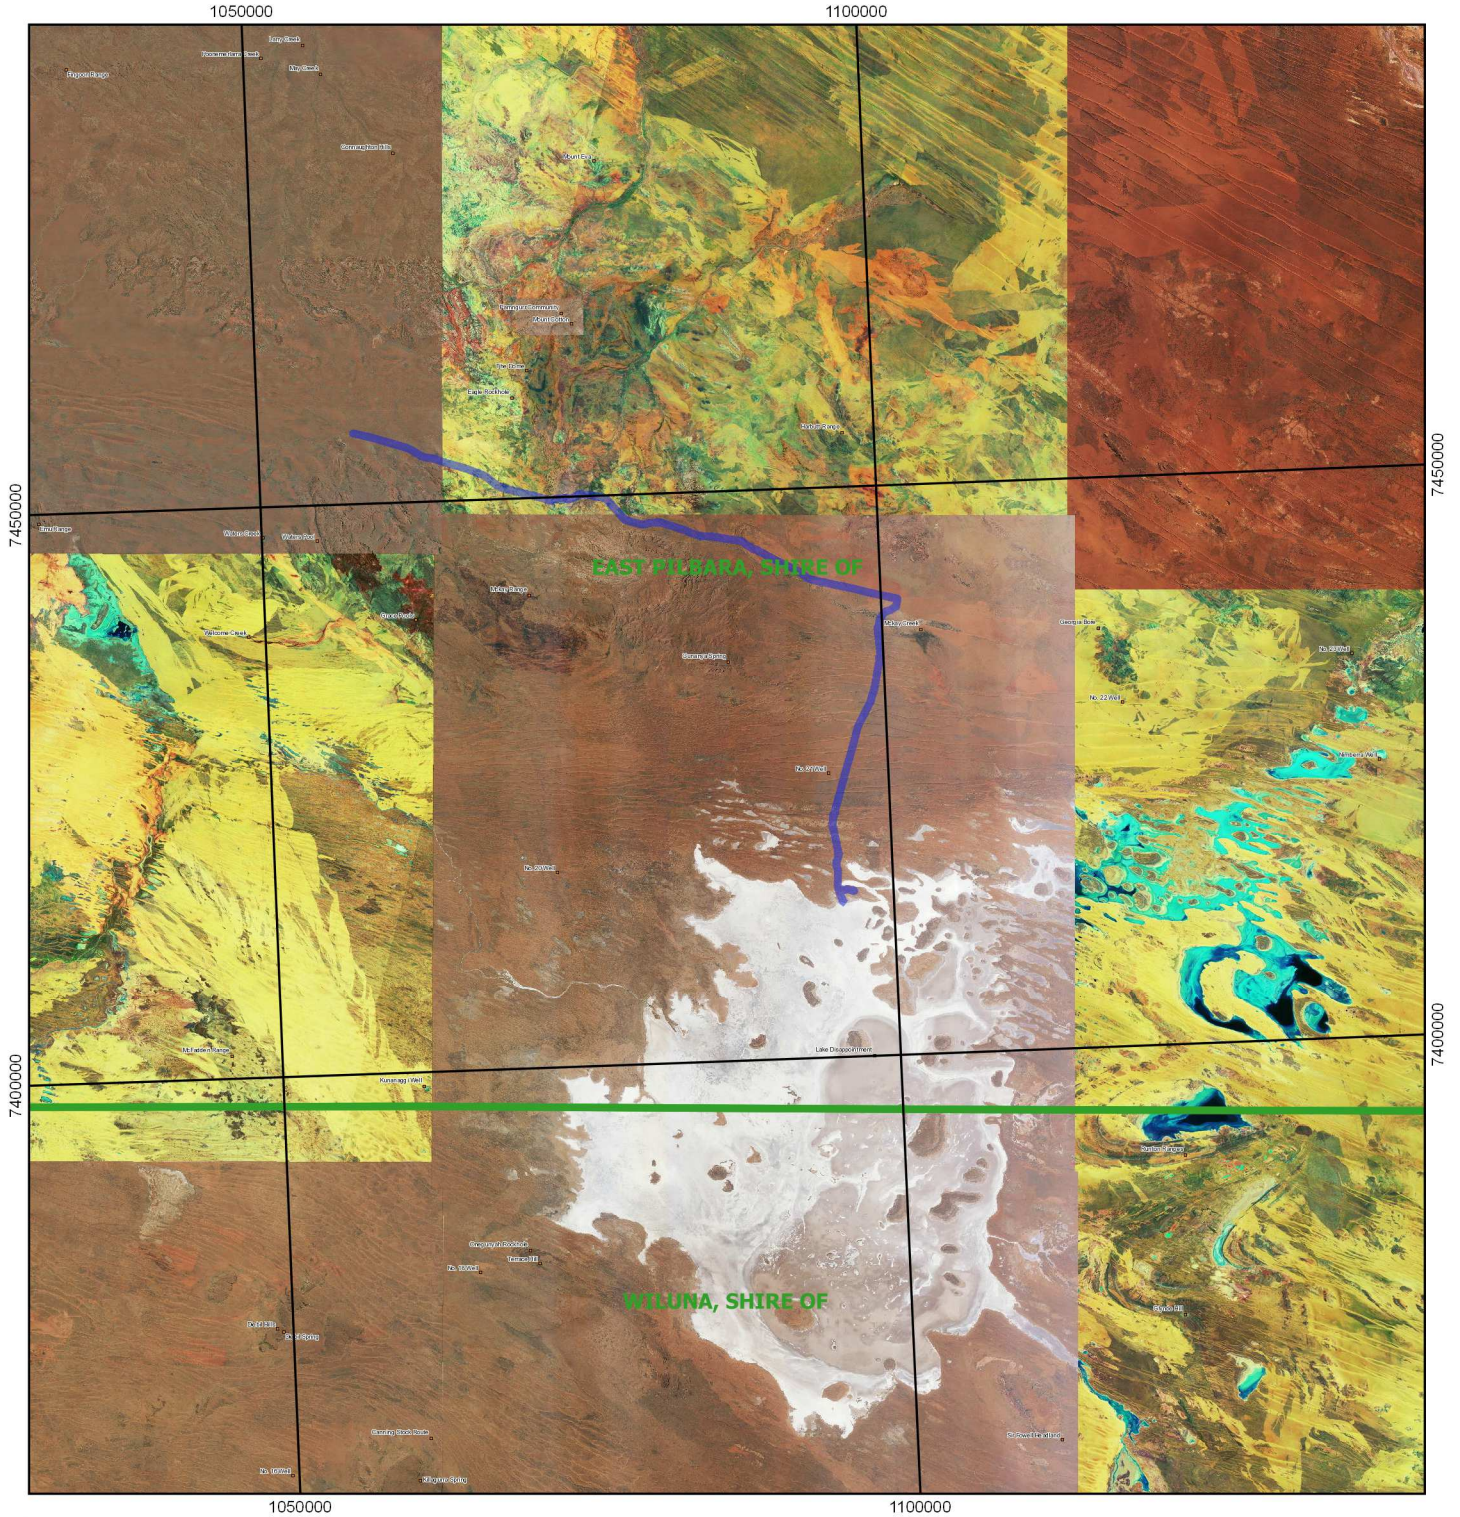

CPS 5111/2 - Context map

Legend

 Local Govt. Authorities (LGA)
 CCultural Features [point] (LGATE-109)

Geographic Names (LGATE-013)

 Virtual Mosaic (LGATE-V001)

 Clearing Instruments Proposal

1:491,780

MGA 94
 Geocentric Datum of Australia 1994

.....Date.....

Officer with delegated authority under Section 20
 of the Environmental Protection Act 1986