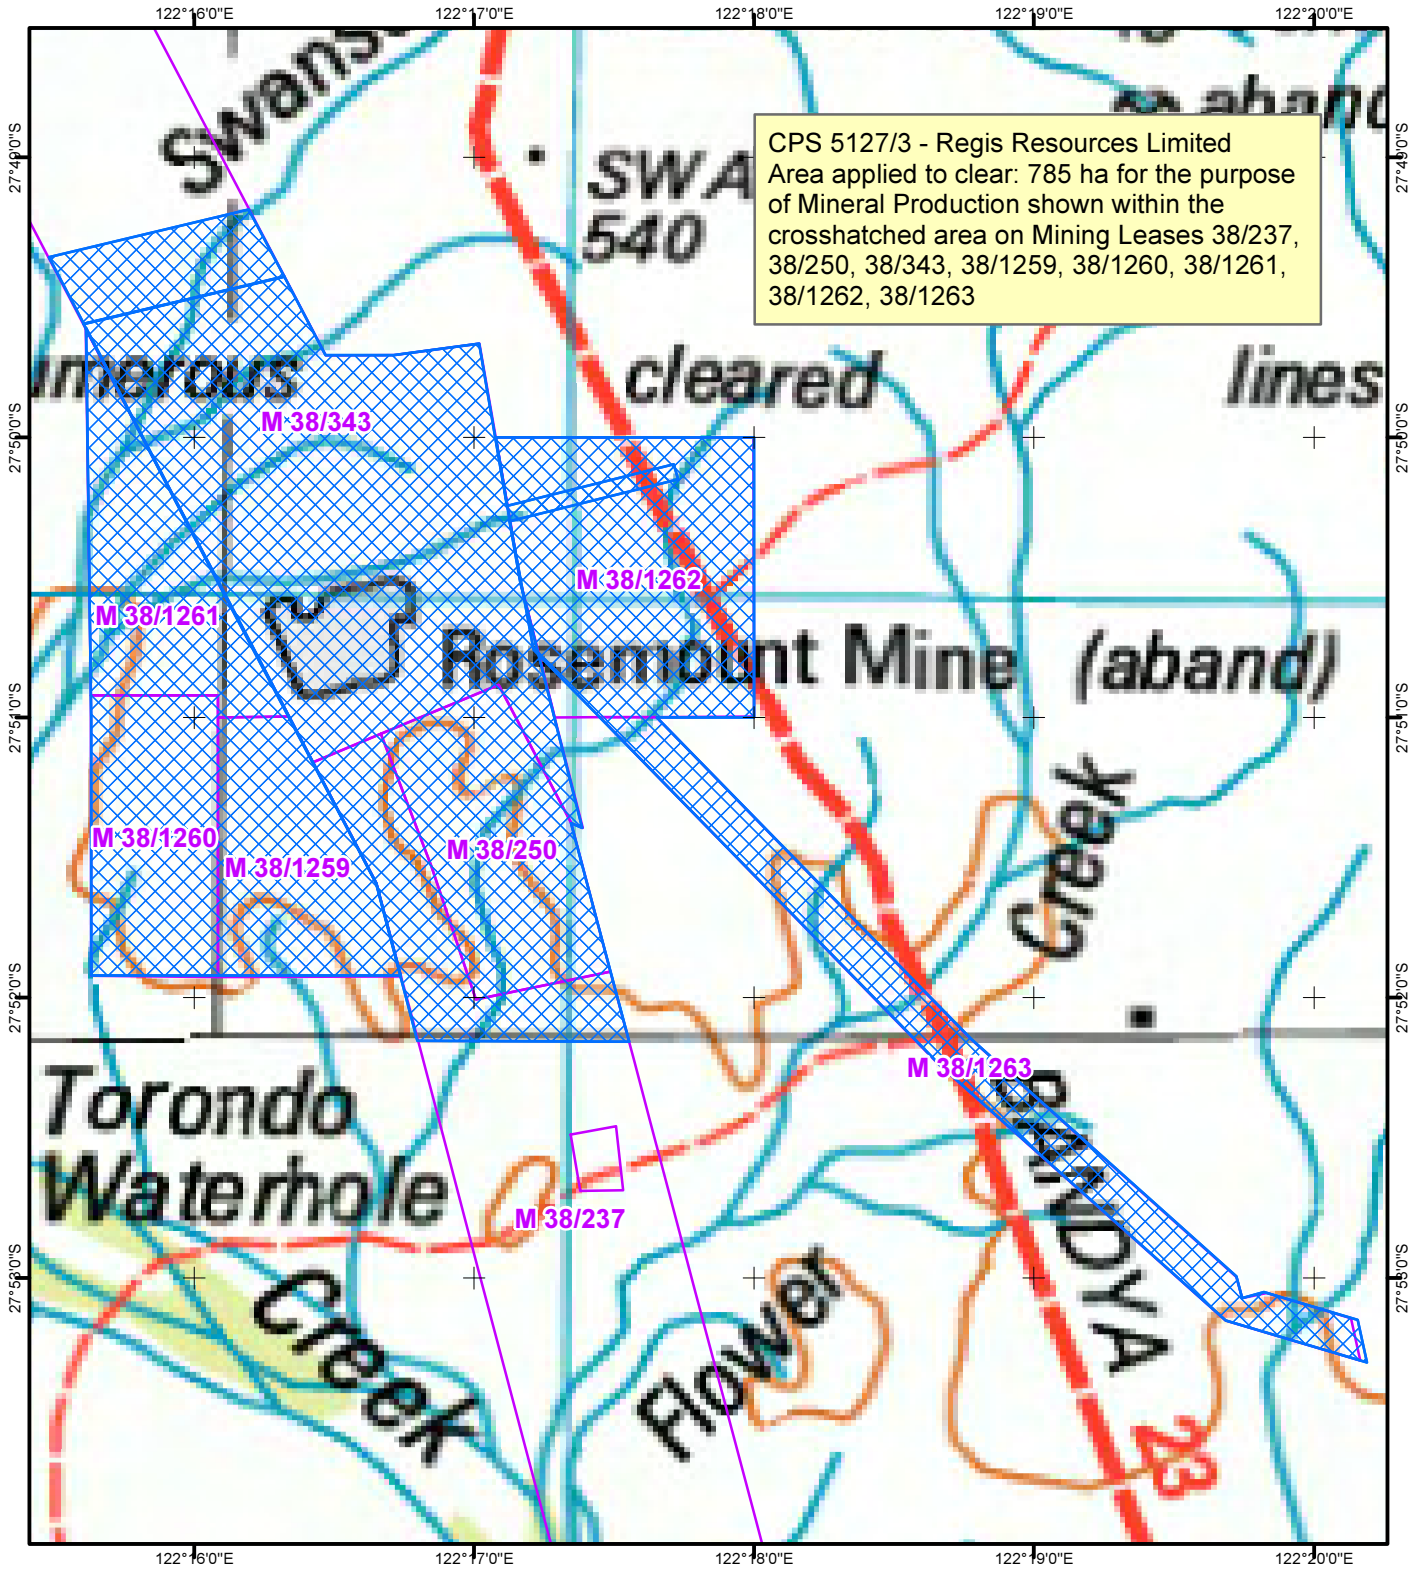

## Legend

-  Clearing Instruments
- Mining Tenements**
-  Mining Tenements

Duketon 2003

Geocentric Datum Australia 1994  
 Note: the data in this map have not been projected. This may result in geometric distortion or measurement inaccuracies.