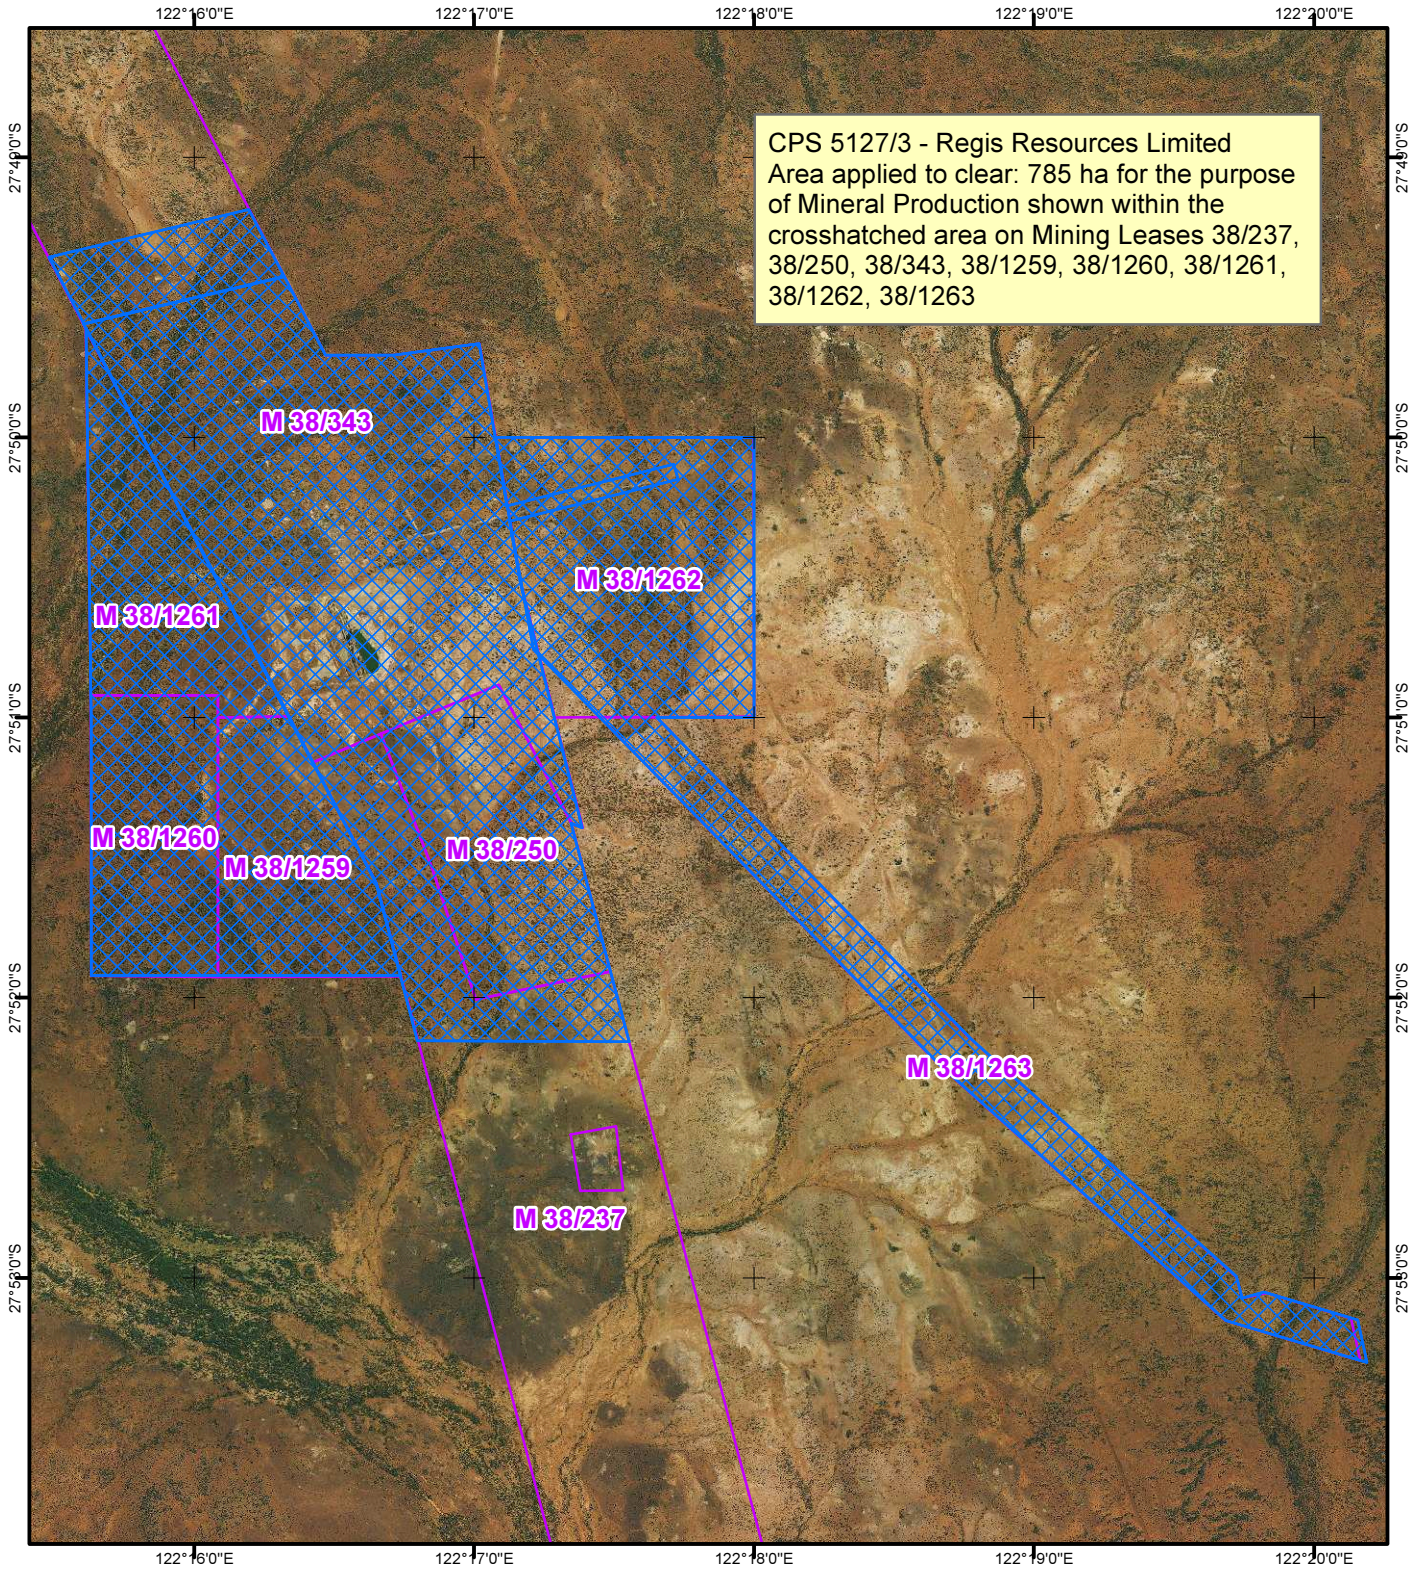

CPS 5127/3 - Regis Resources Limited

Legend

 Clearing Instruments

Mining Tenements

 Mining Tenements

Duketon 2003

Geocentric Datum Australia 1994

Note: the data in this map have not been projected. This may result in geometric distortion or measurement inaccuracies.

..... Date

Officer with delegated authority under Section 20 of the Environmental Protection Act 1986

Information derived from this map should be confirmed with the data custodian acknowledged by the agency acronym in the legend.