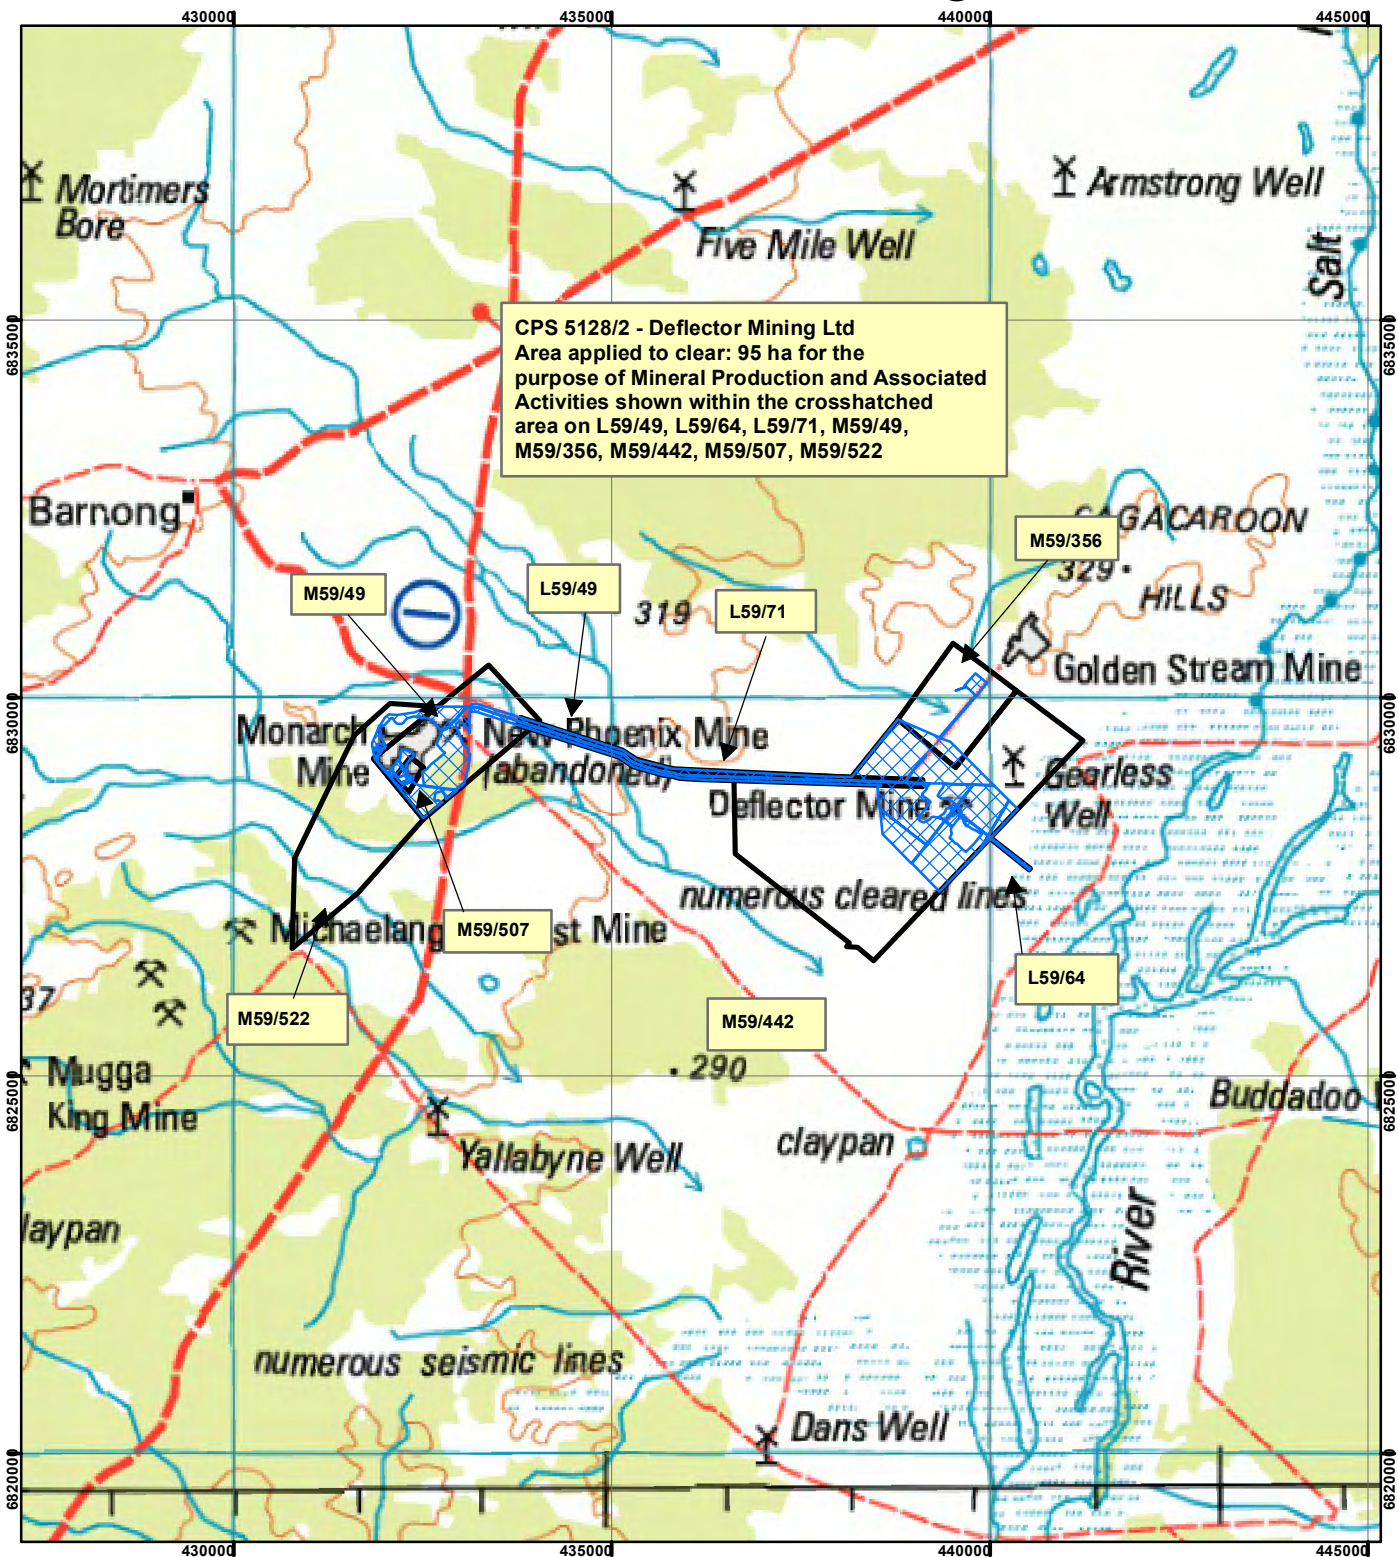

CPS 5128/2 - Deflector Mining Ltd

Legend

Clearing Instruments

Mining Tenements

Mining Tenements

Geocentric Datum Australia 1994

..... Date .....

Officer with delegated authority under Section 20 of the Environmental Protection Act 1986

Information derived from this map should be confirmed with the data custodian acknowledged by the agency acronym in the legend.