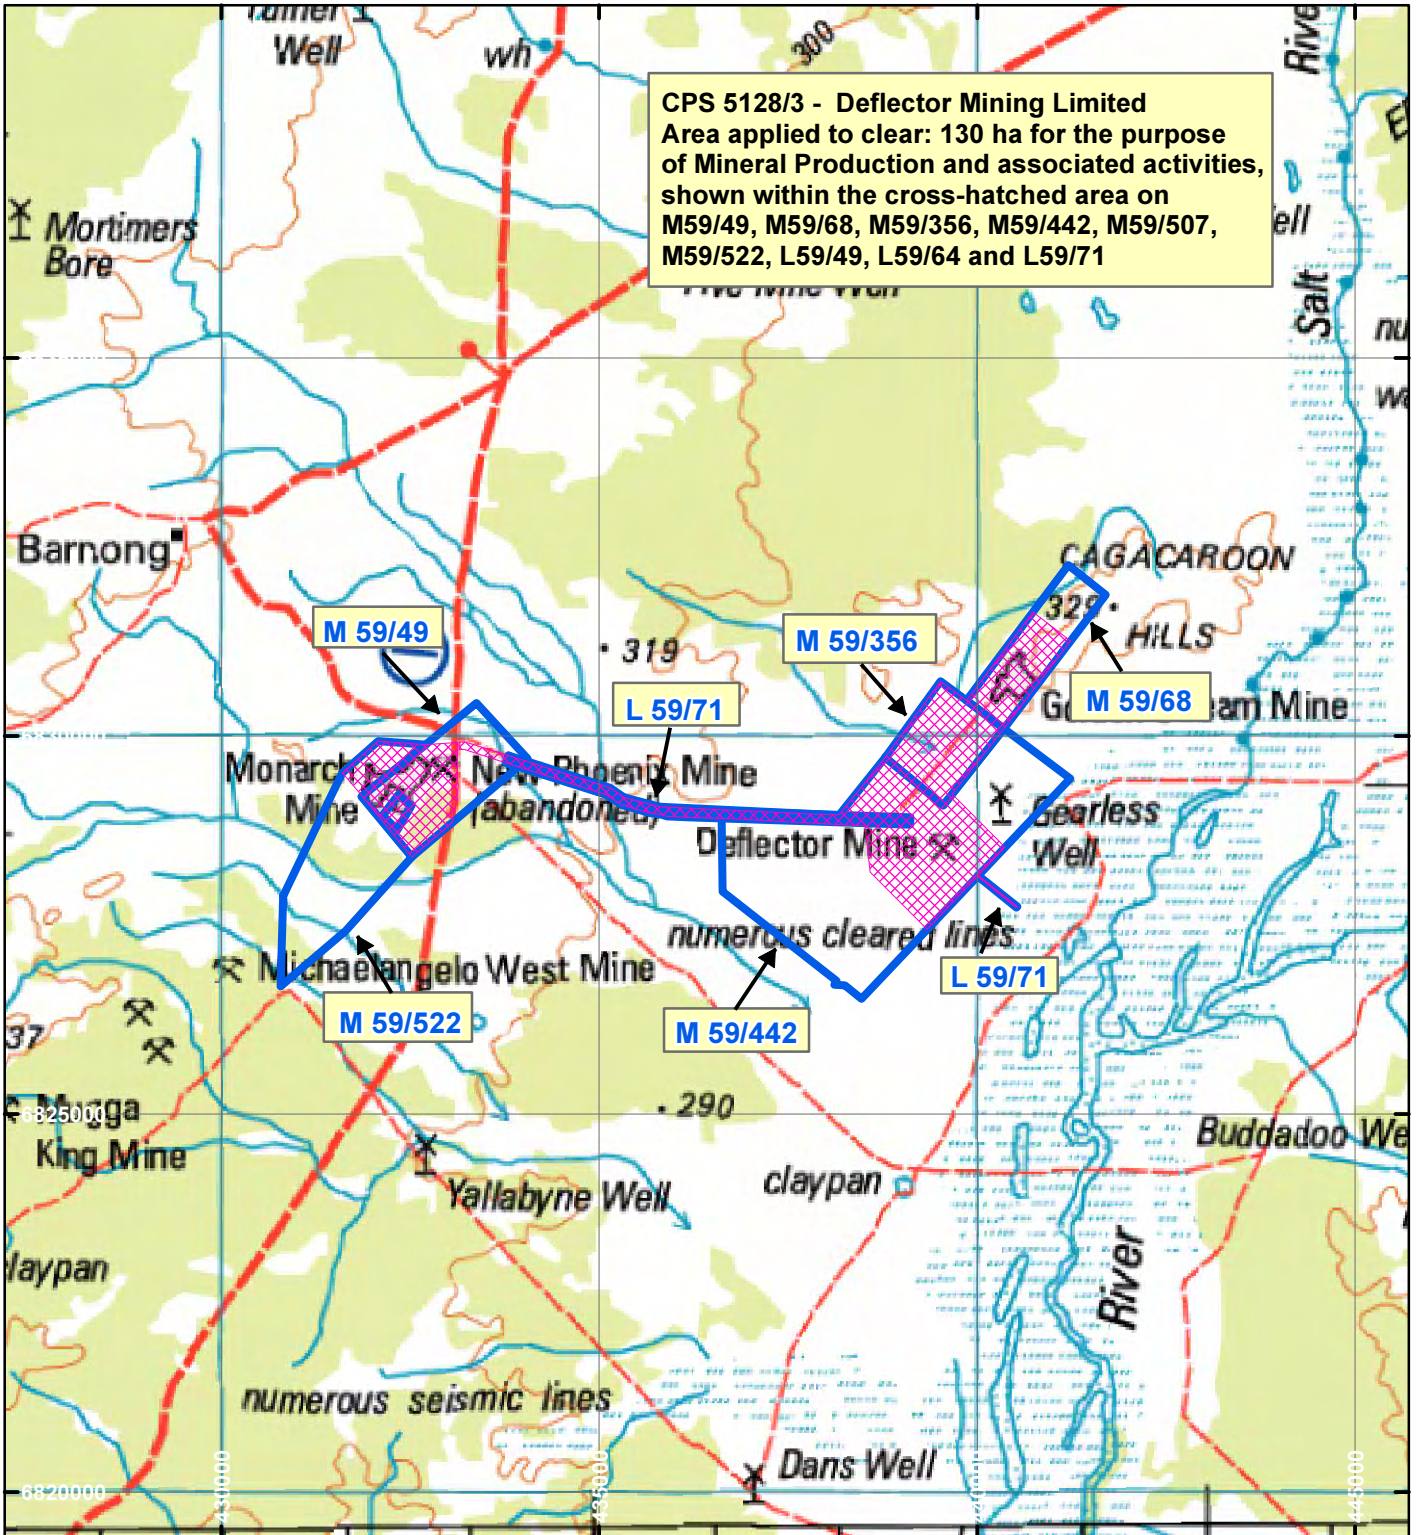

CPS 5128/3 - Deflector Mining Limited

LEGEND

Clearing Instruments

Mining Tenements

Scale 1:100,000

(Approximate when reproduced at A4)

Geocentric Datum Australia 1994

Note: the data in this map have not been projected. This may result in geometric distortion or measurement inaccuracies.

..... Date

Officer with delegated authority under Section 20 of the Environmental Protection Act 1986

Information derived from this map should be confirmed with the data custodian acknowledged by the agency acronym in the legend.