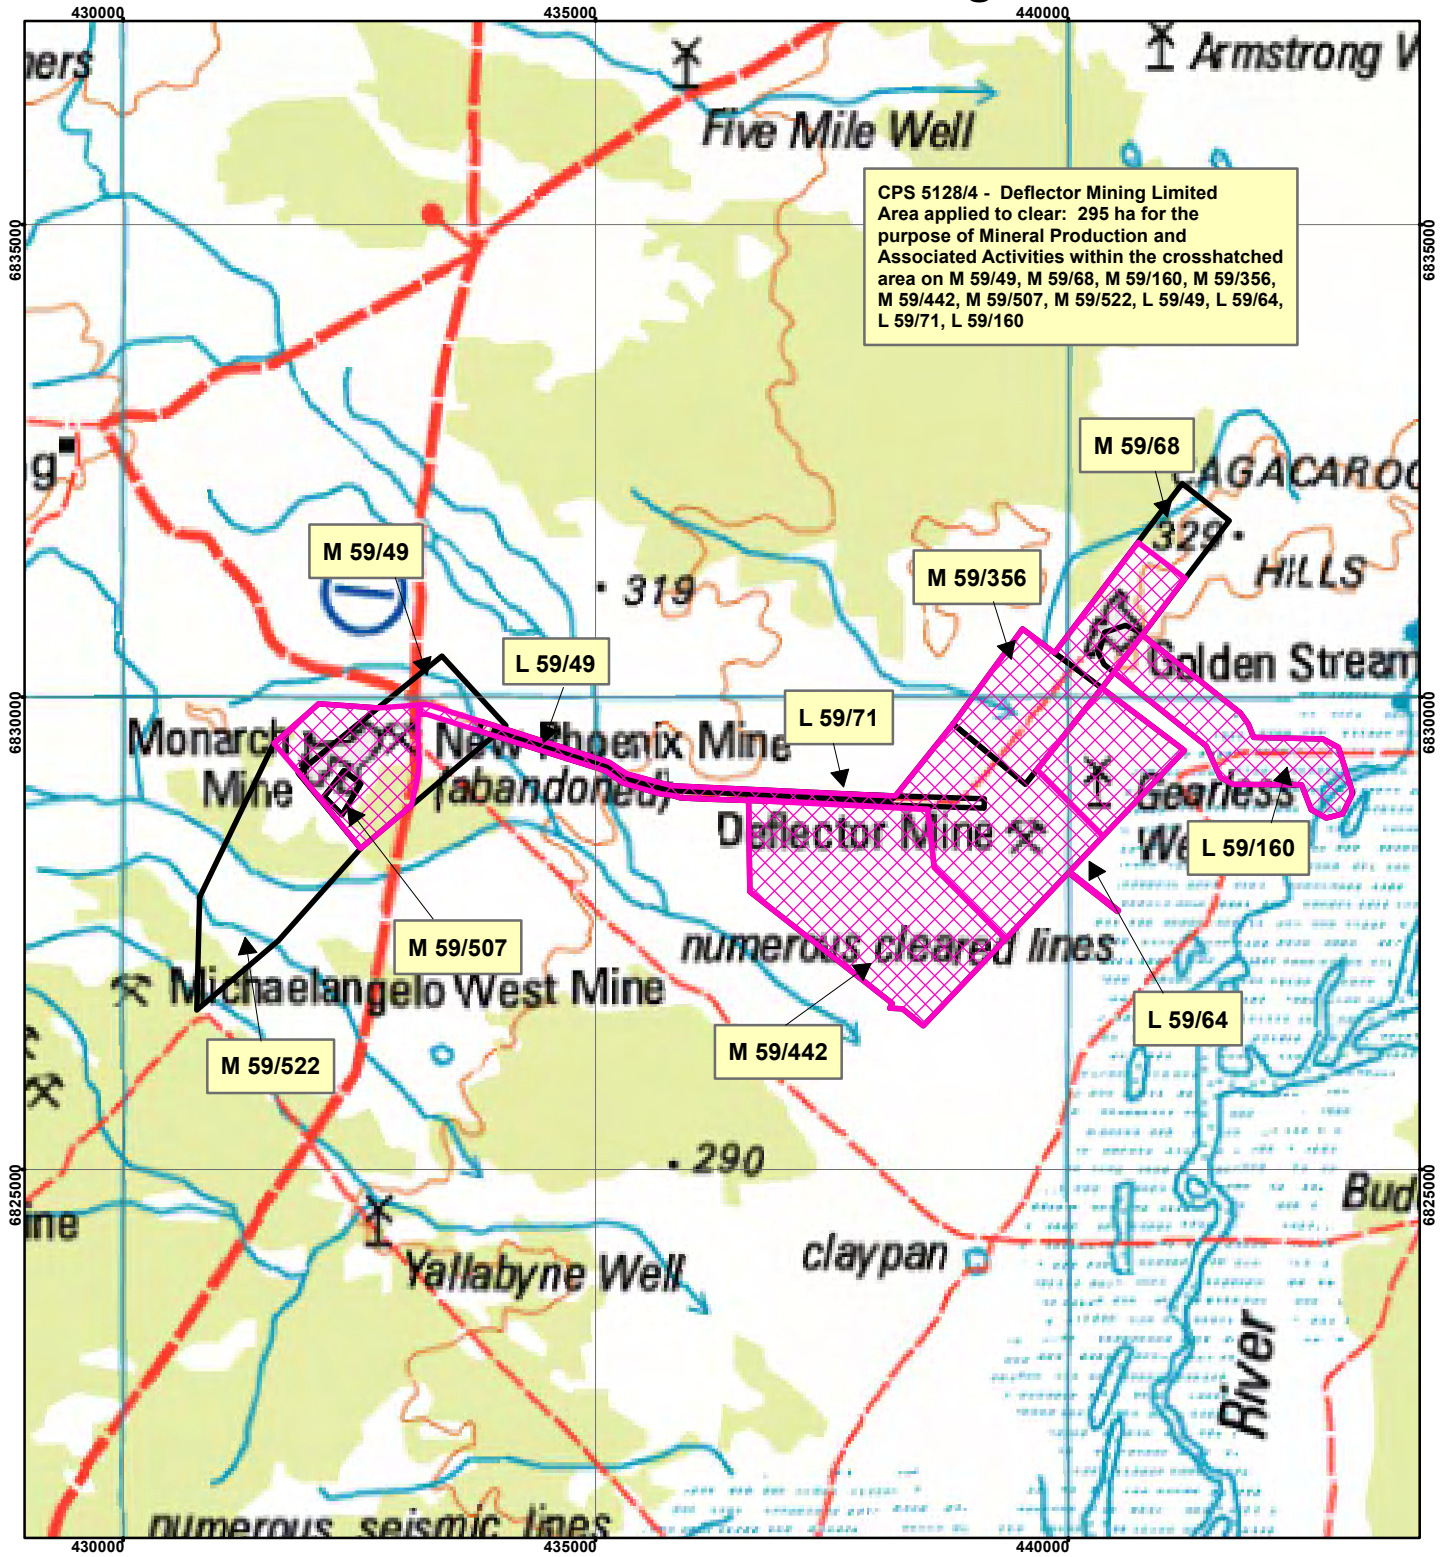

# CPS 5128/4 - Deflector Mining Limited

## Legend

-  Clearing Instruments
-  Mining Tenements

Geocentric Datum Australia 1994

Note: the data in this map have not been projected. This may result in geometric distortion or measurement inaccuracies.