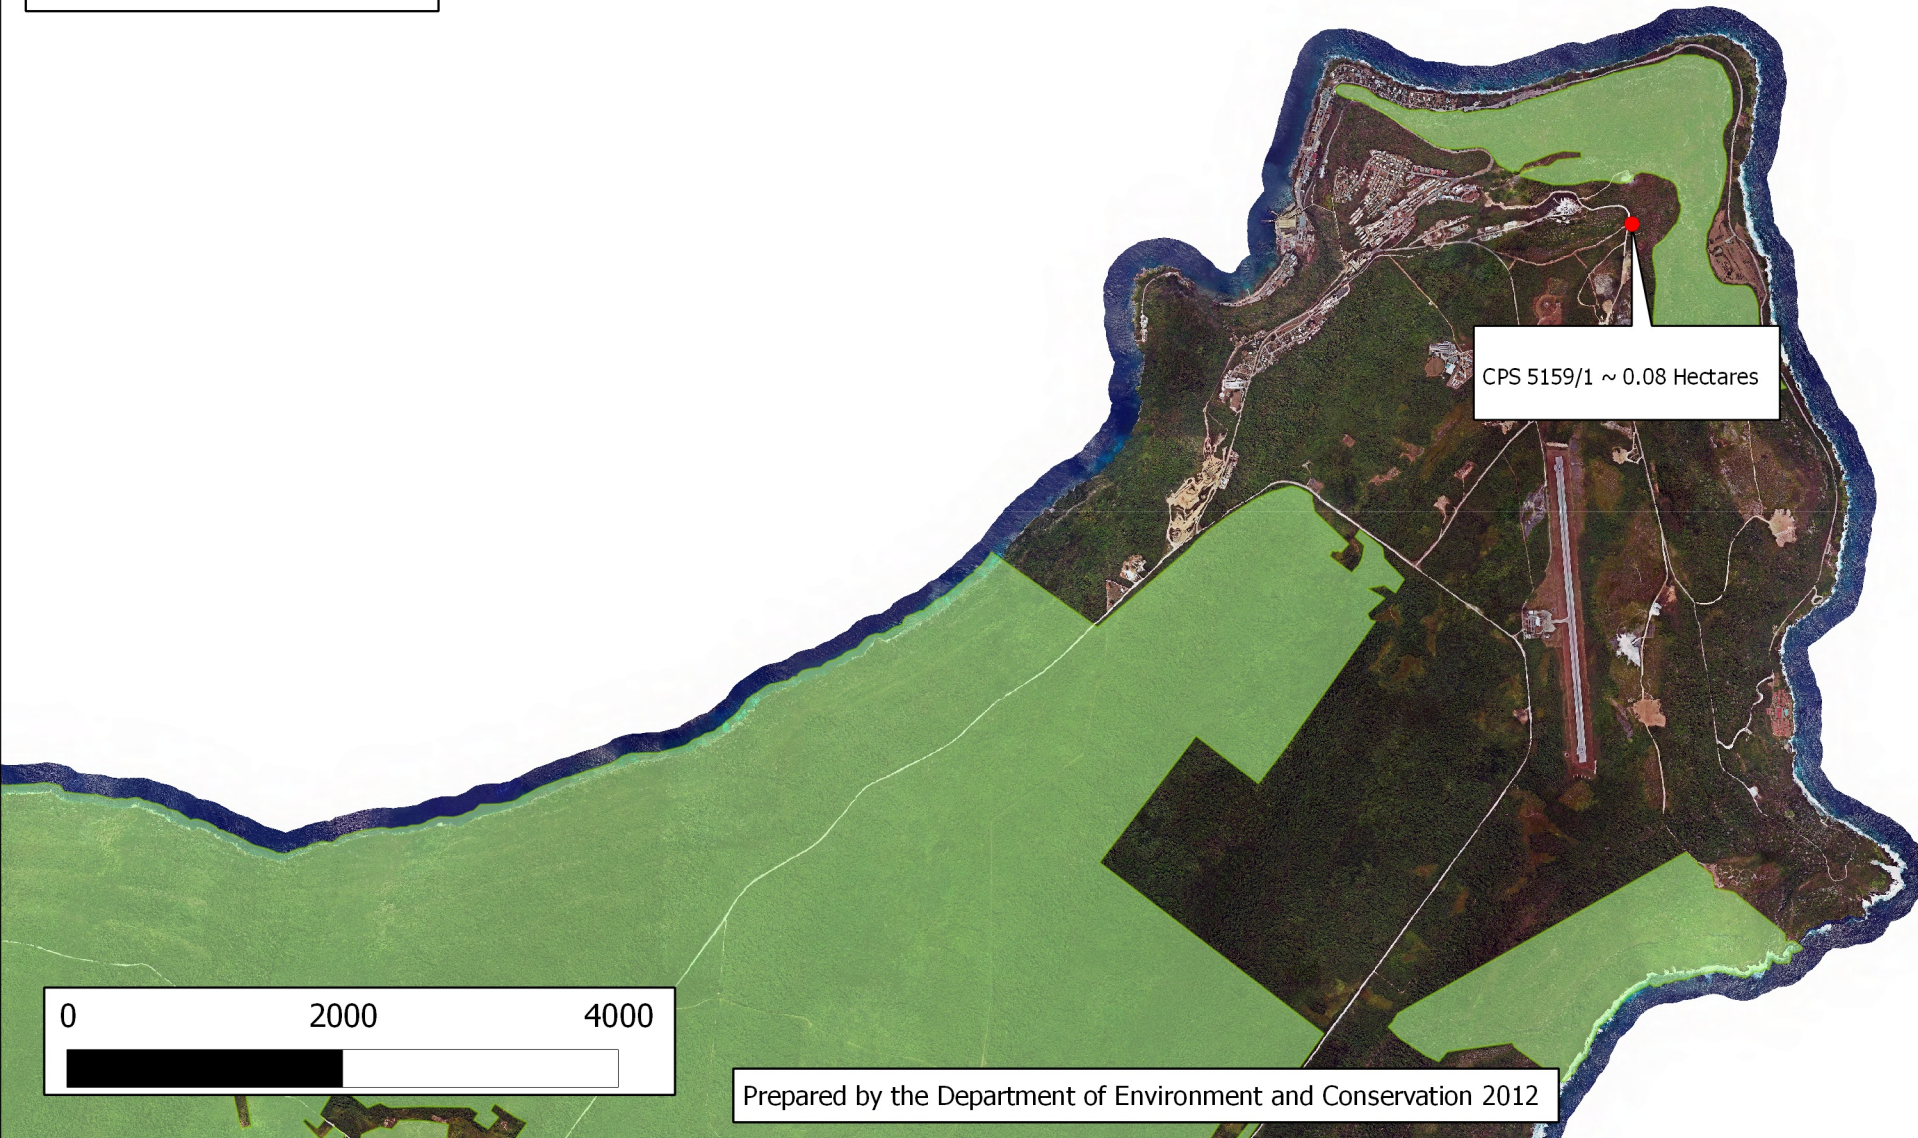

# Legend

national\_park

radar\_site

CPS 5159/1

Christmas\_Full\_Mosaic

## CLEARING PERMIT APPLICATION AREA CPS 5159/1

CPS 5159/1 ~ 0.08 Hectares

0 2000 4000