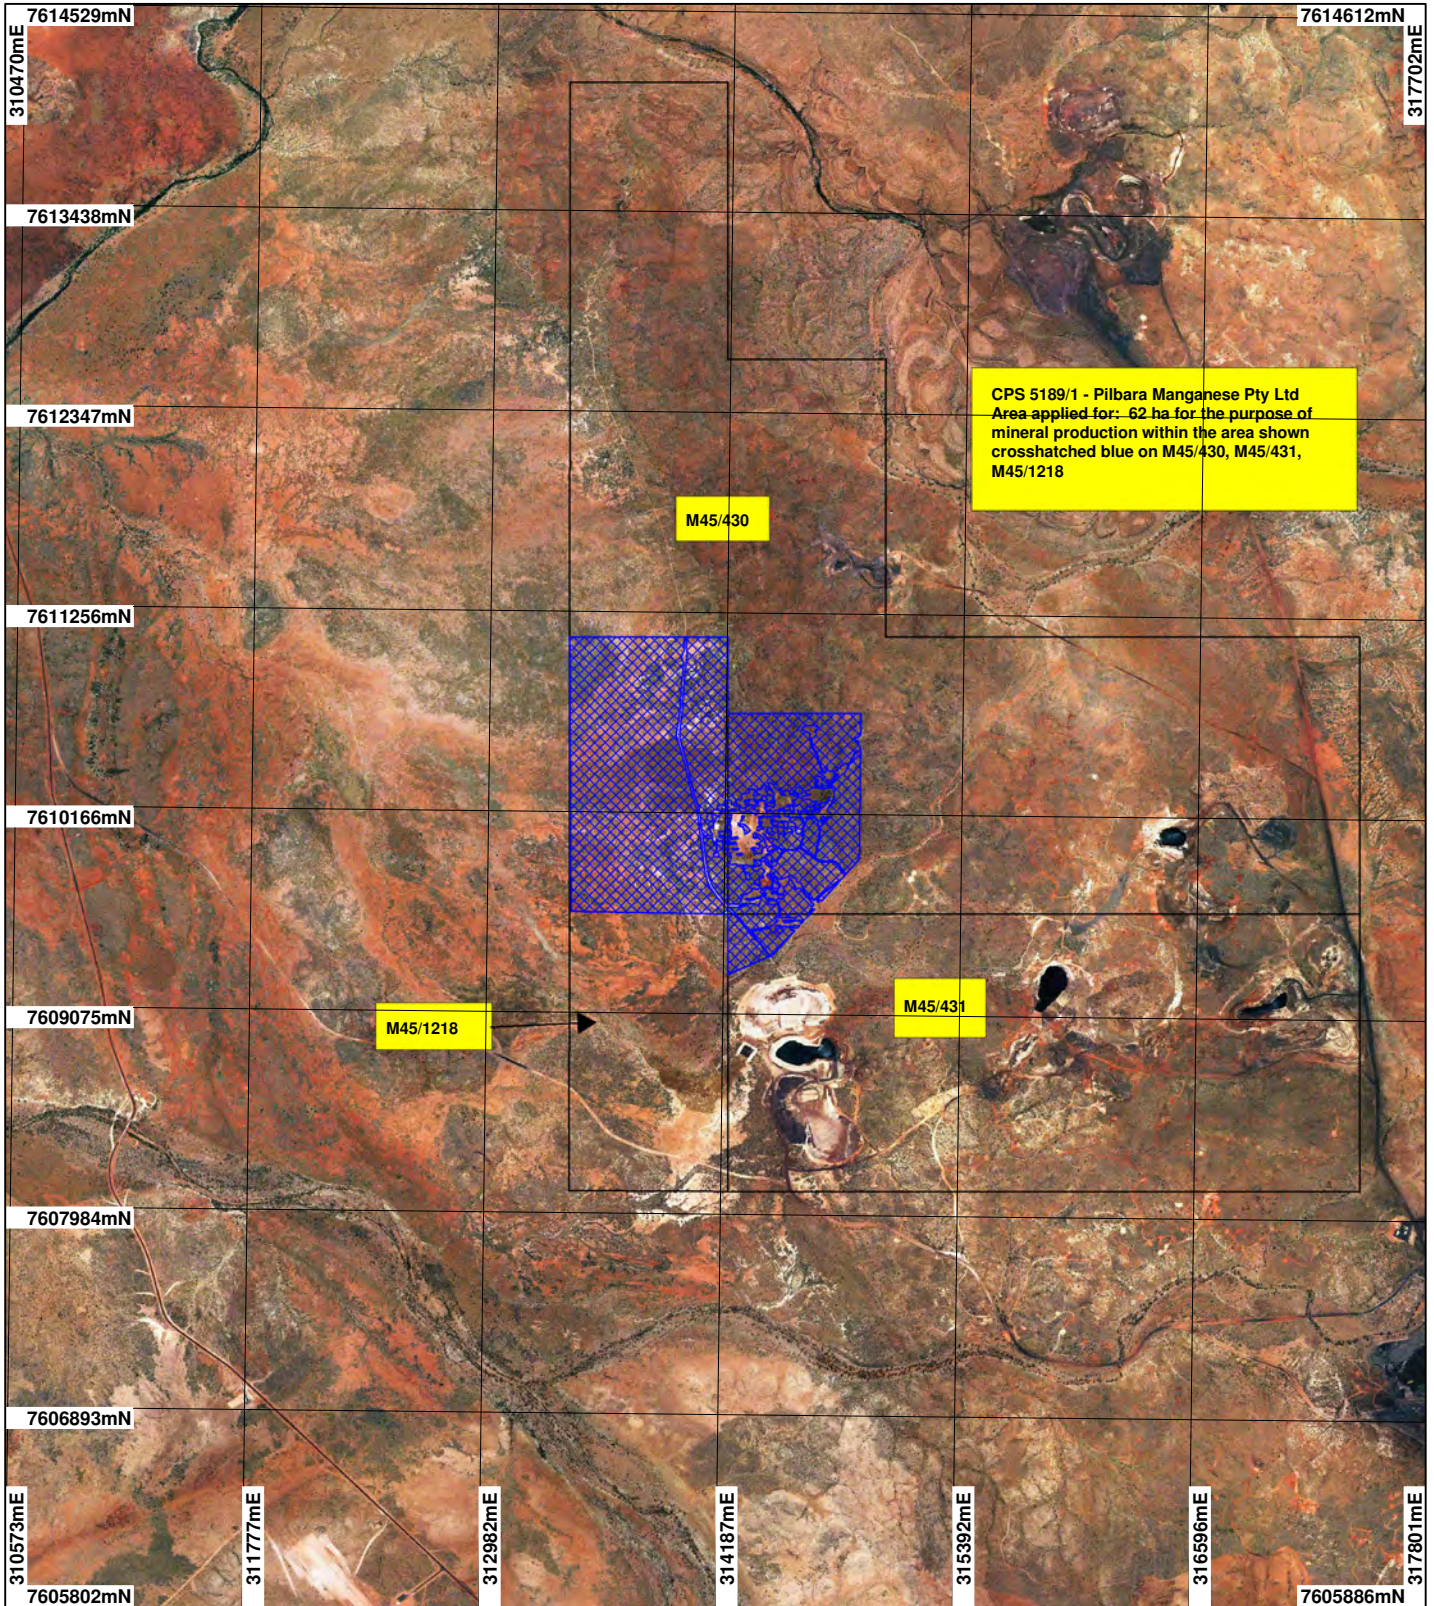

CPS 5189/1 - Pilbara Manganese Pty Ltd

LEGEND

-  Mining Tenements
-  Clearing Instruments
-  Pearana 80cm Orthomosaic - Landgate 2007

Scale 1:40000
 (Approximate when reproduced at A4)

Geocentric Datum Australia 1994

Note: the data in this map have not been projected. This may result in geometric distortion or measurement inaccuracies.

..... Date

Officer with delegated authority under Section 20 of the Environmental Protection Act 1986