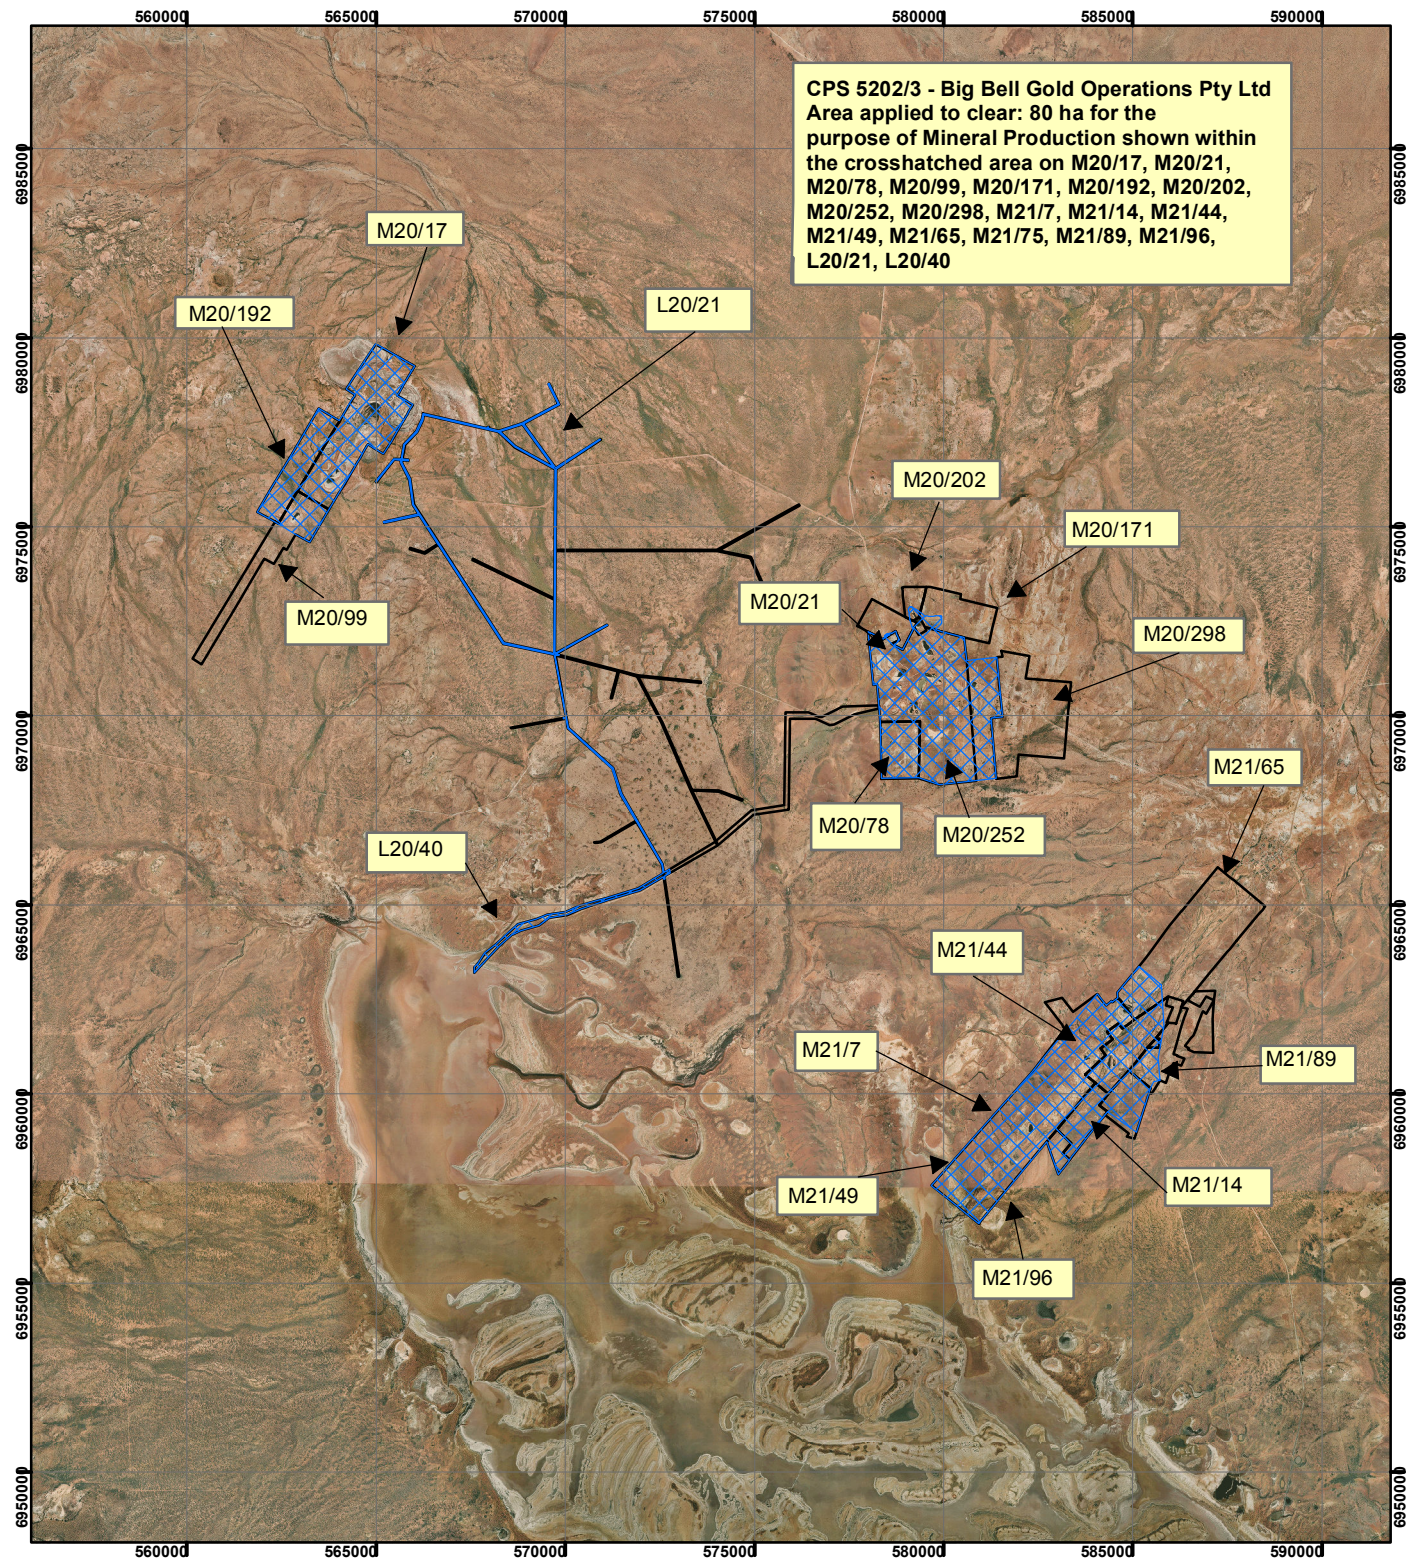

CPS 5202/3 - Big Bell Gold Operations Pty Ltd

Legend

 Clearing Instruments

Mining Tenements

 Mining Tenements

Geocentric Datum Australia 1994

Note: the data in this map have not been projected. This may result in geometric distortion or measurement inaccuracies.

..... Date

Officer with delegated authority under Section 20 of the Environmental Protection Act 1986

Information derived from this map should be confirmed with the data custodian acknowledged by the agency acronym in the legend.