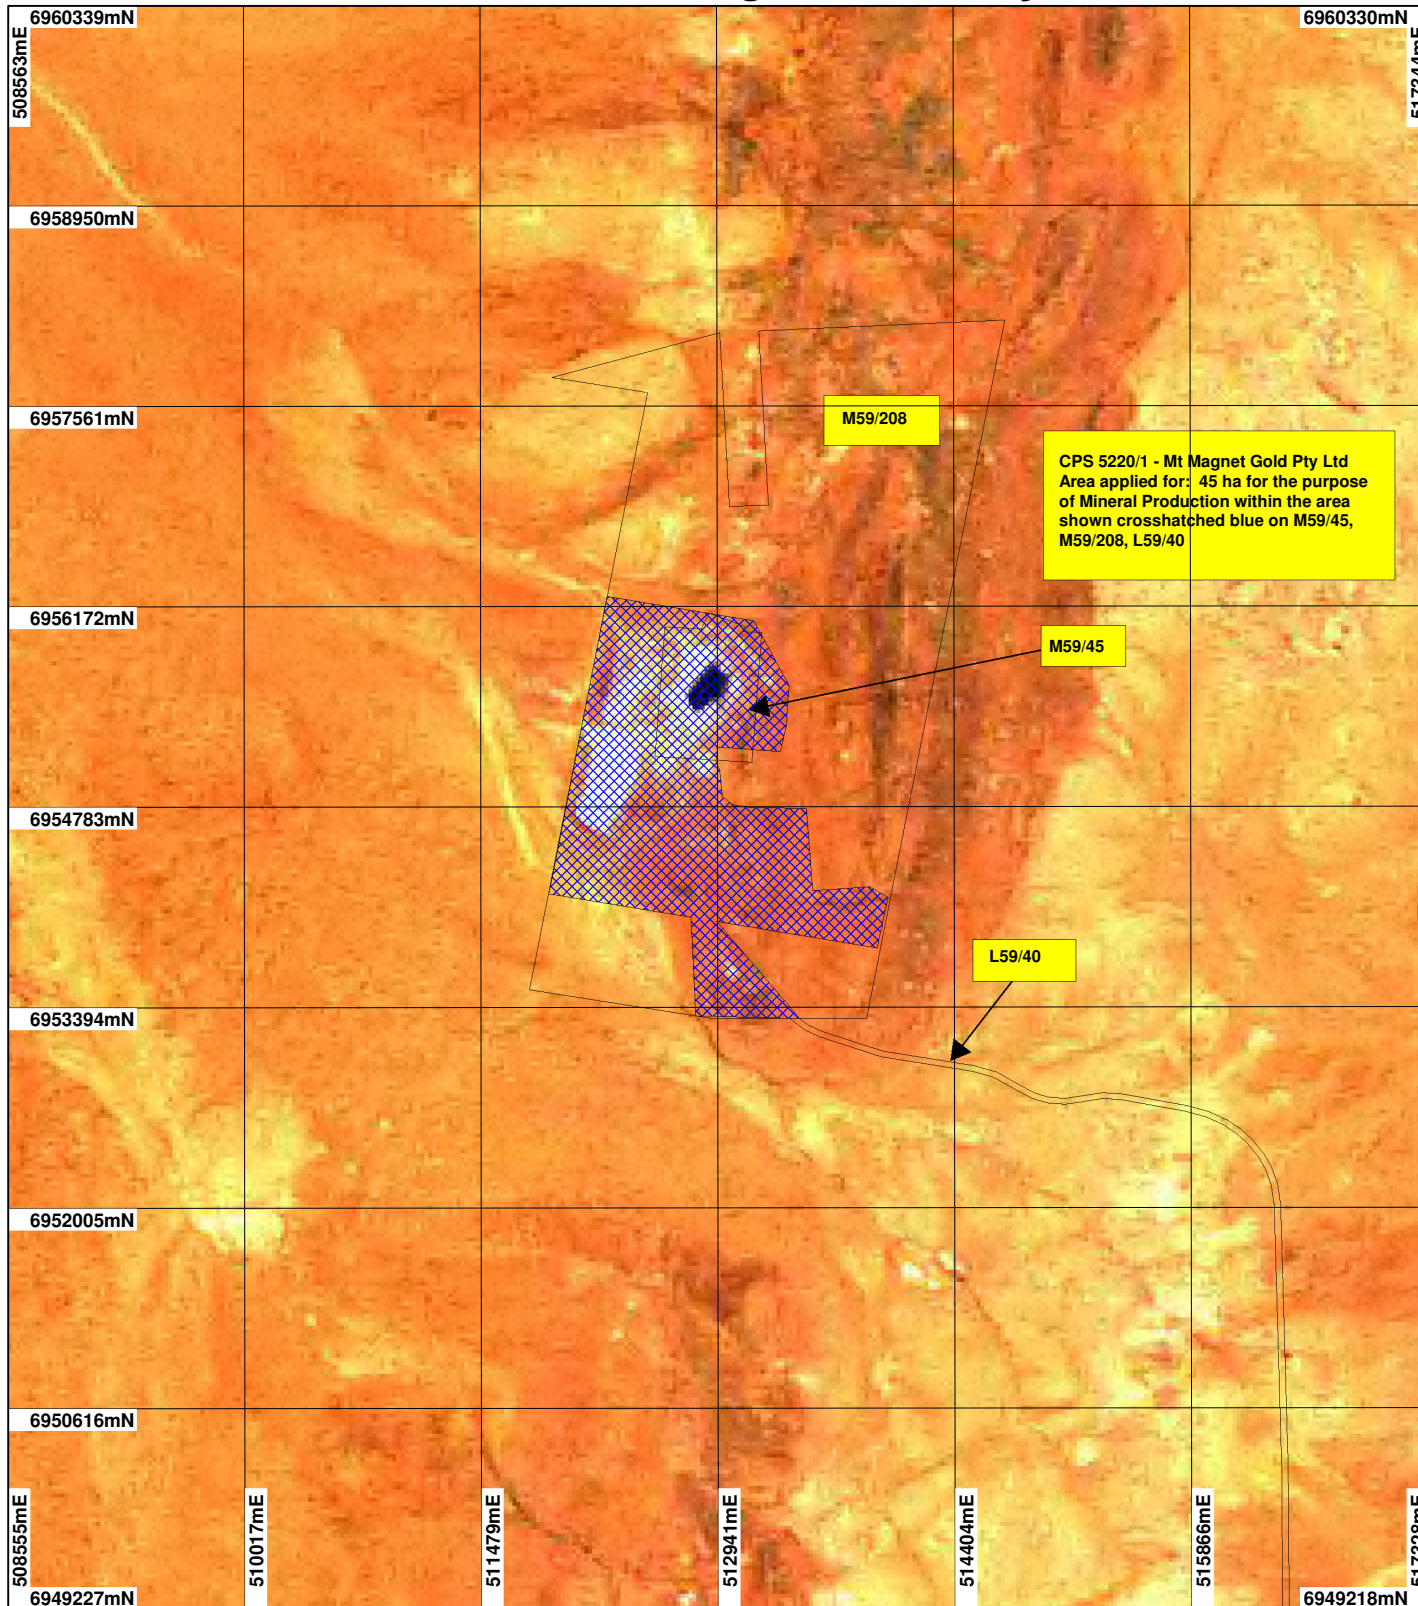

CPS 5220/2 - Mt Magnet Gold Pty Ltd

LEGEND

1. Mining Tenements
   - Clearing Instruments
   - Areas Applied to Clear
2. Western Australia ETM 25m
   543 - AGO 2004

Scale 1:50000

(Approximate when reproduced at A4)

Geocentric Datum Australia 1994

..... Date .....

Officer with delegated authority under Section 20 of the Environmental Protection Act 1986

Information derived from this map should be confirmed with the data custodian acknowledged by the agency acronym in the legend.

WA Crown Copyright 2002