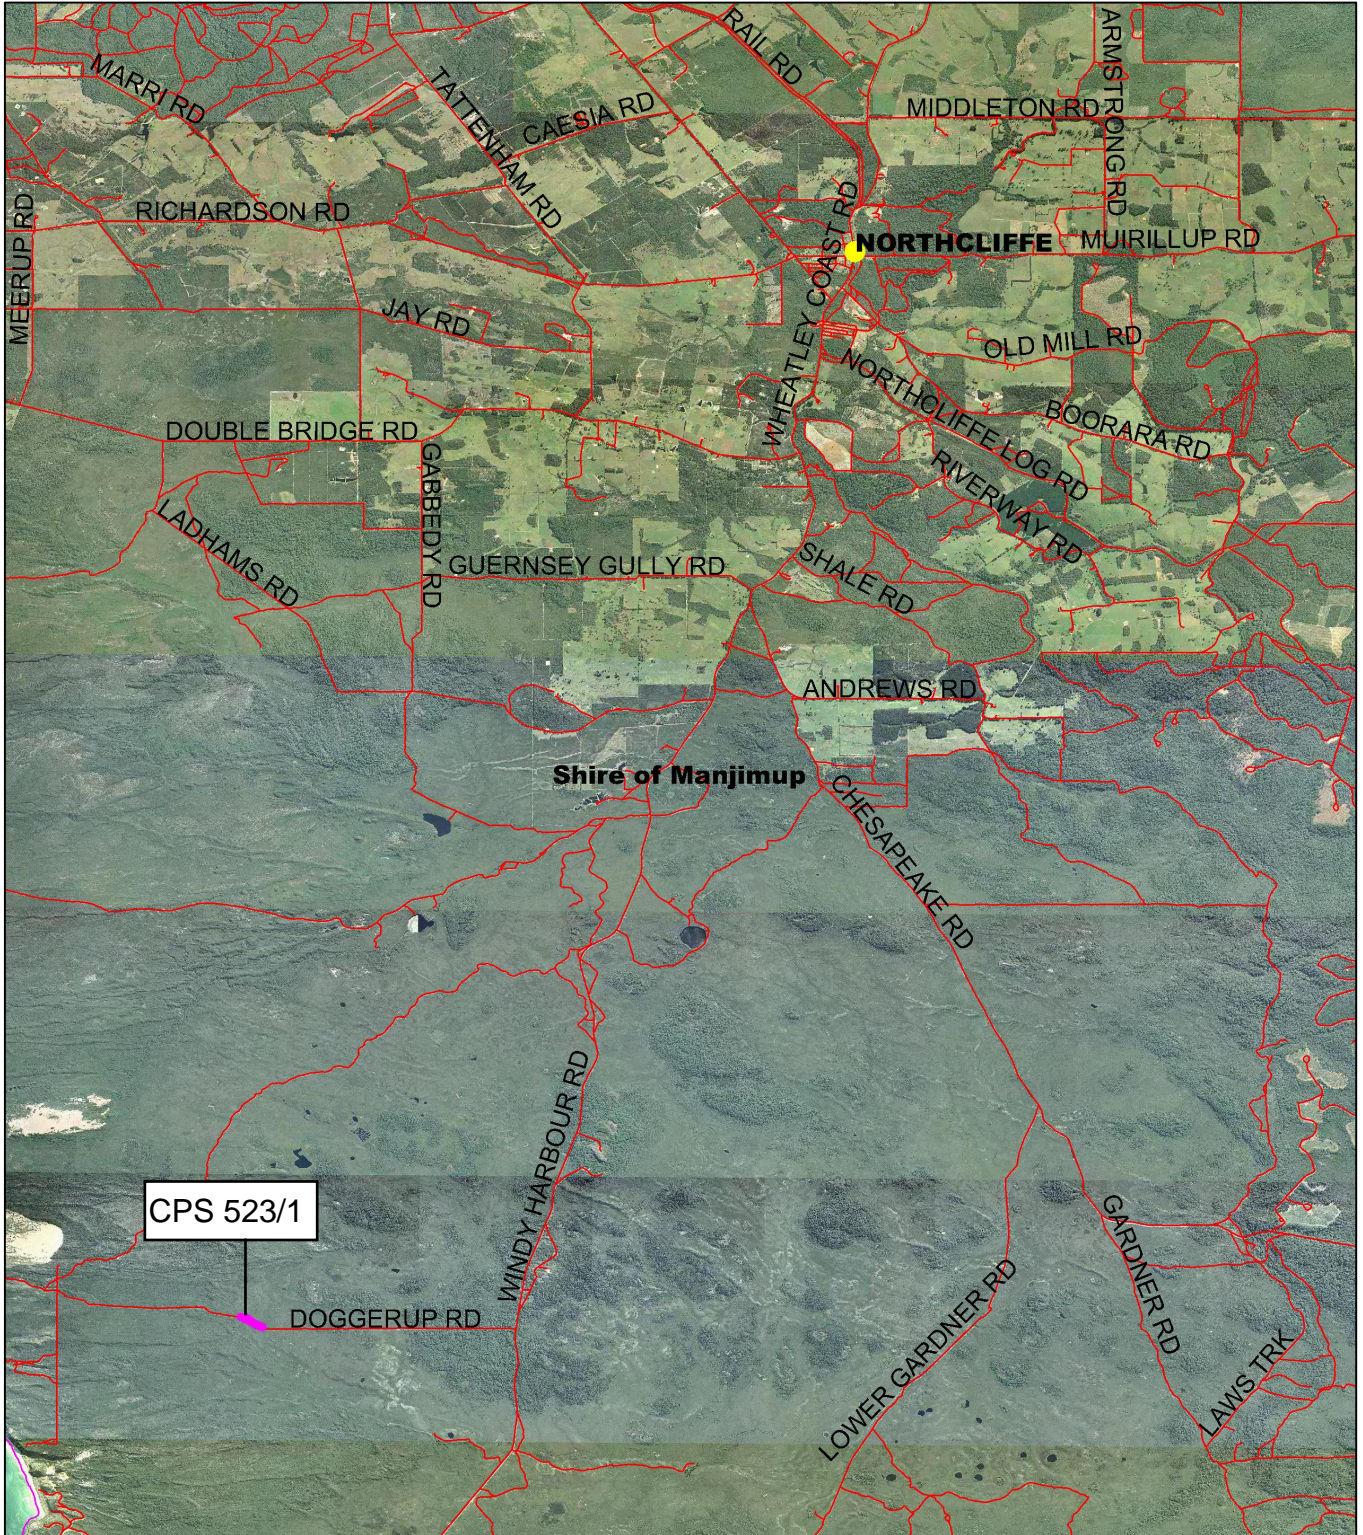

CPS 523/1

LEGEND

 Road Centrelines - DLI 1/5/04

Walpole 1.4m Orthomosaic - DOLA 99

 Cadastre - DLI 1/09/04

 Towns - DLI 8/04

 Local Government Authorities - DLI 8/07/04

0  3 km

Scale 1:114533

(Approximate when reproduced at A4)

Geocentric Datum Australia 1994

Note: the data in this map have not been projected. This may result in geometric distortion or measurement inaccuracies.

..... Date

Information derived from this map should be confirmed with the data custodian acknowledged by the agency acronym in the legend.