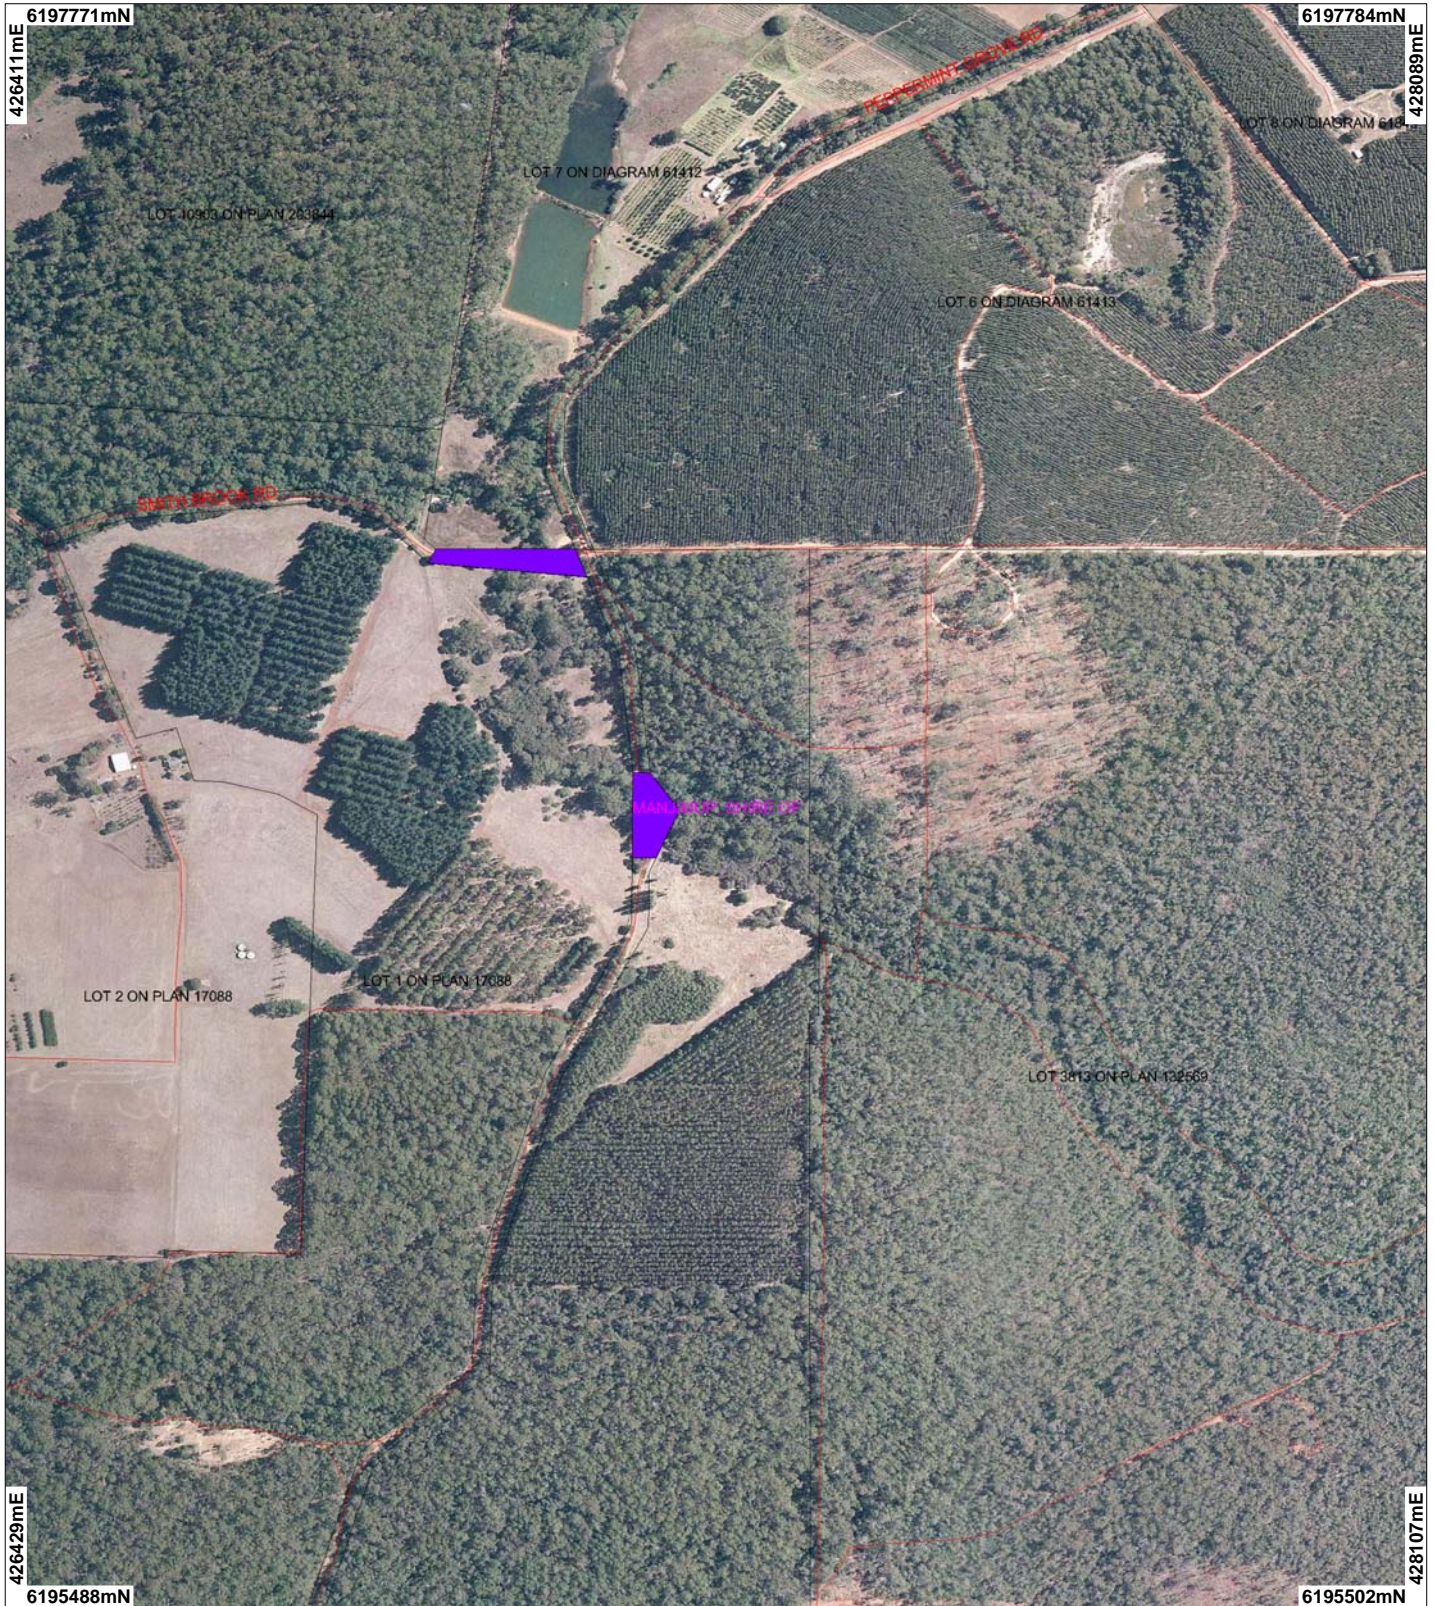

CPS 5280/1 - Map i

LEGEND

-  Local Government Authorities
-  Road Centrelines

Esperance Townsite 20cm
Orthomosaic - Landgate
2007
Maniimup 50cm Orthomosaic -

Scale 1:10000

(Approximate when reproduced at A4)

Geocentric Datum Australia 1994

Note: the data in this map have not been projected. This may result in geometric distortion or measurement inaccuracies.

..... Date

Officer with delegated authority under Section 20 of the Environmental Protection Act 1986