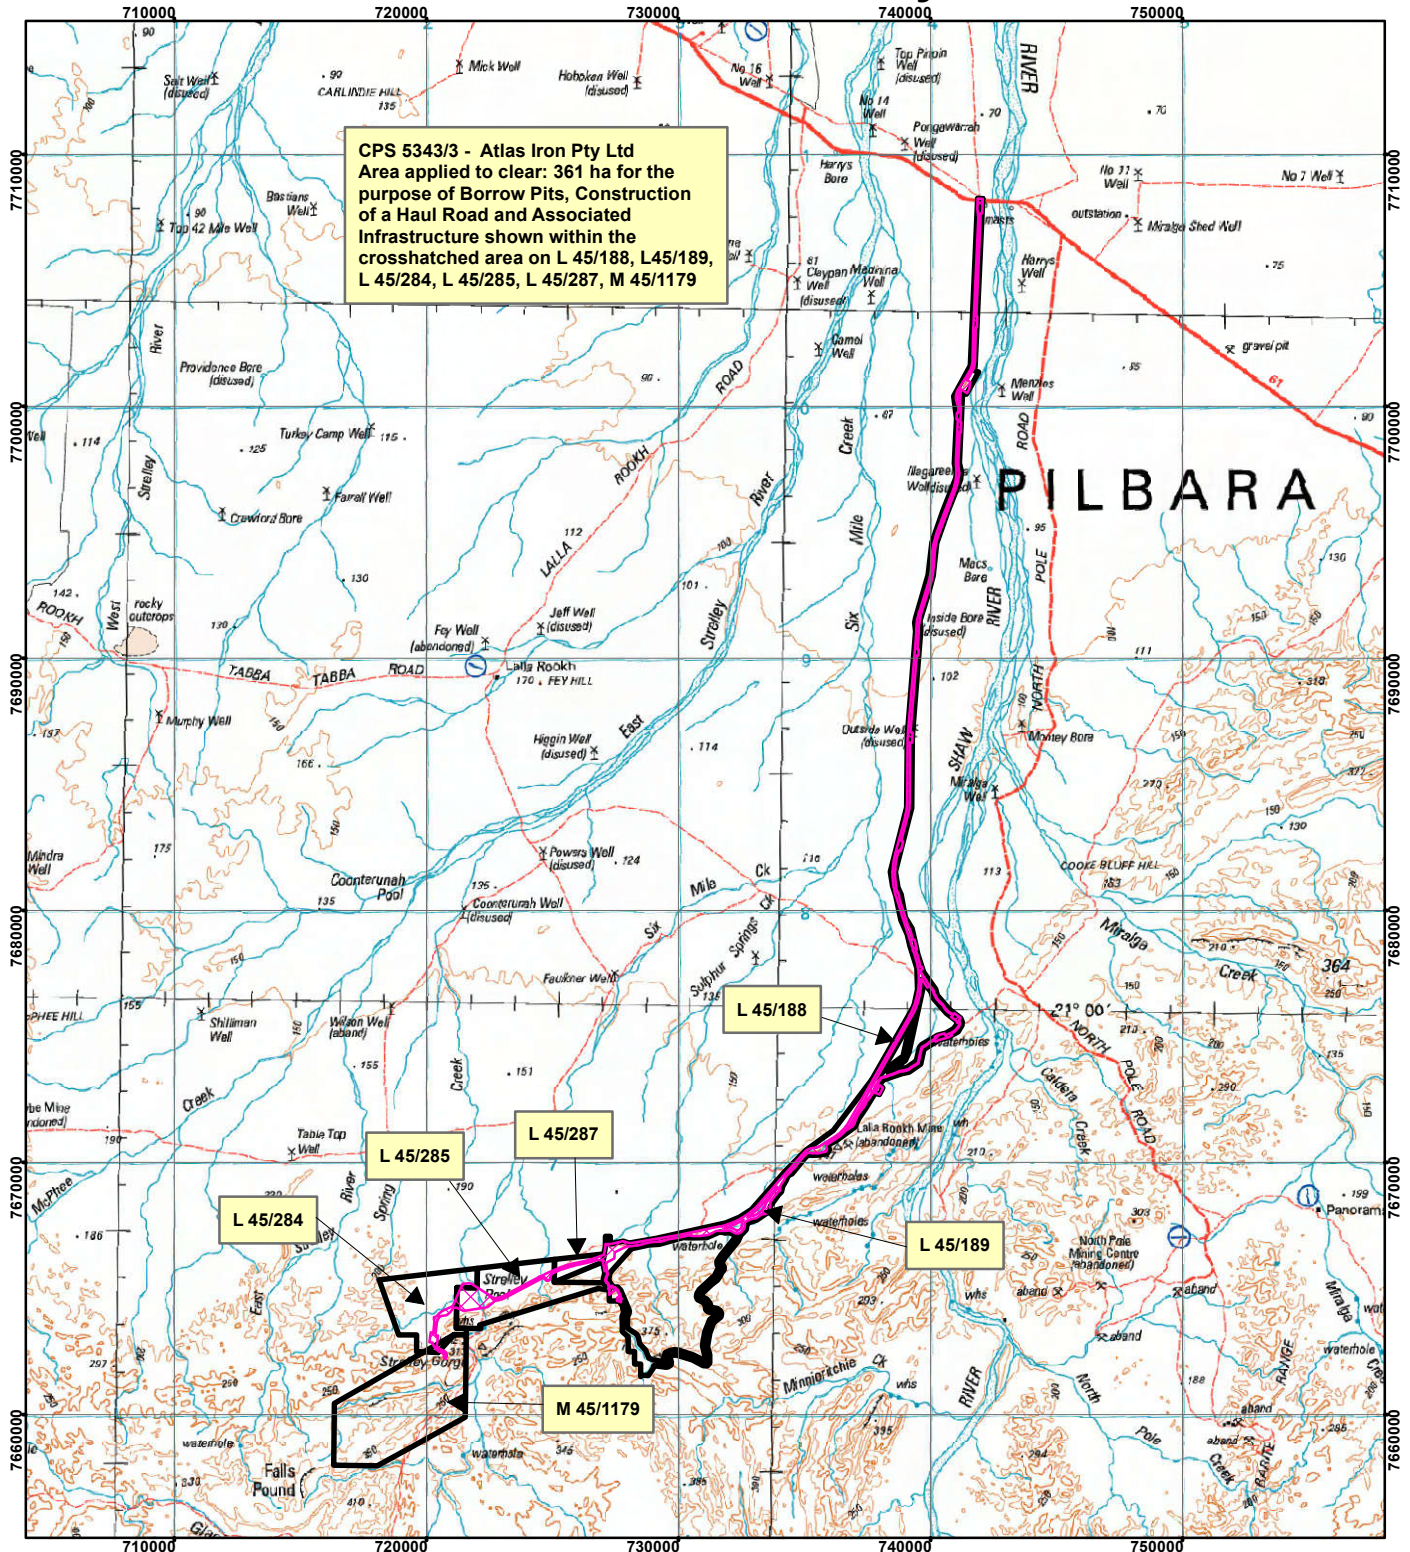

CPS 5343/3 - Atlas Iron Pty Ltd

Legend

-  Clearing Instruments
-  Mining Tenements

Geocentric Datum Australia 1994

Note: the data in this map have not been projected. This may result in geometric distortion or measurement inaccuracies.

..... Date

Officer with delegated authority under Section 20 of the Environmental Protection Act 1986

Information derived from this map should be confirmed with the data custodian acknowledged by the agency acronym in the legend.