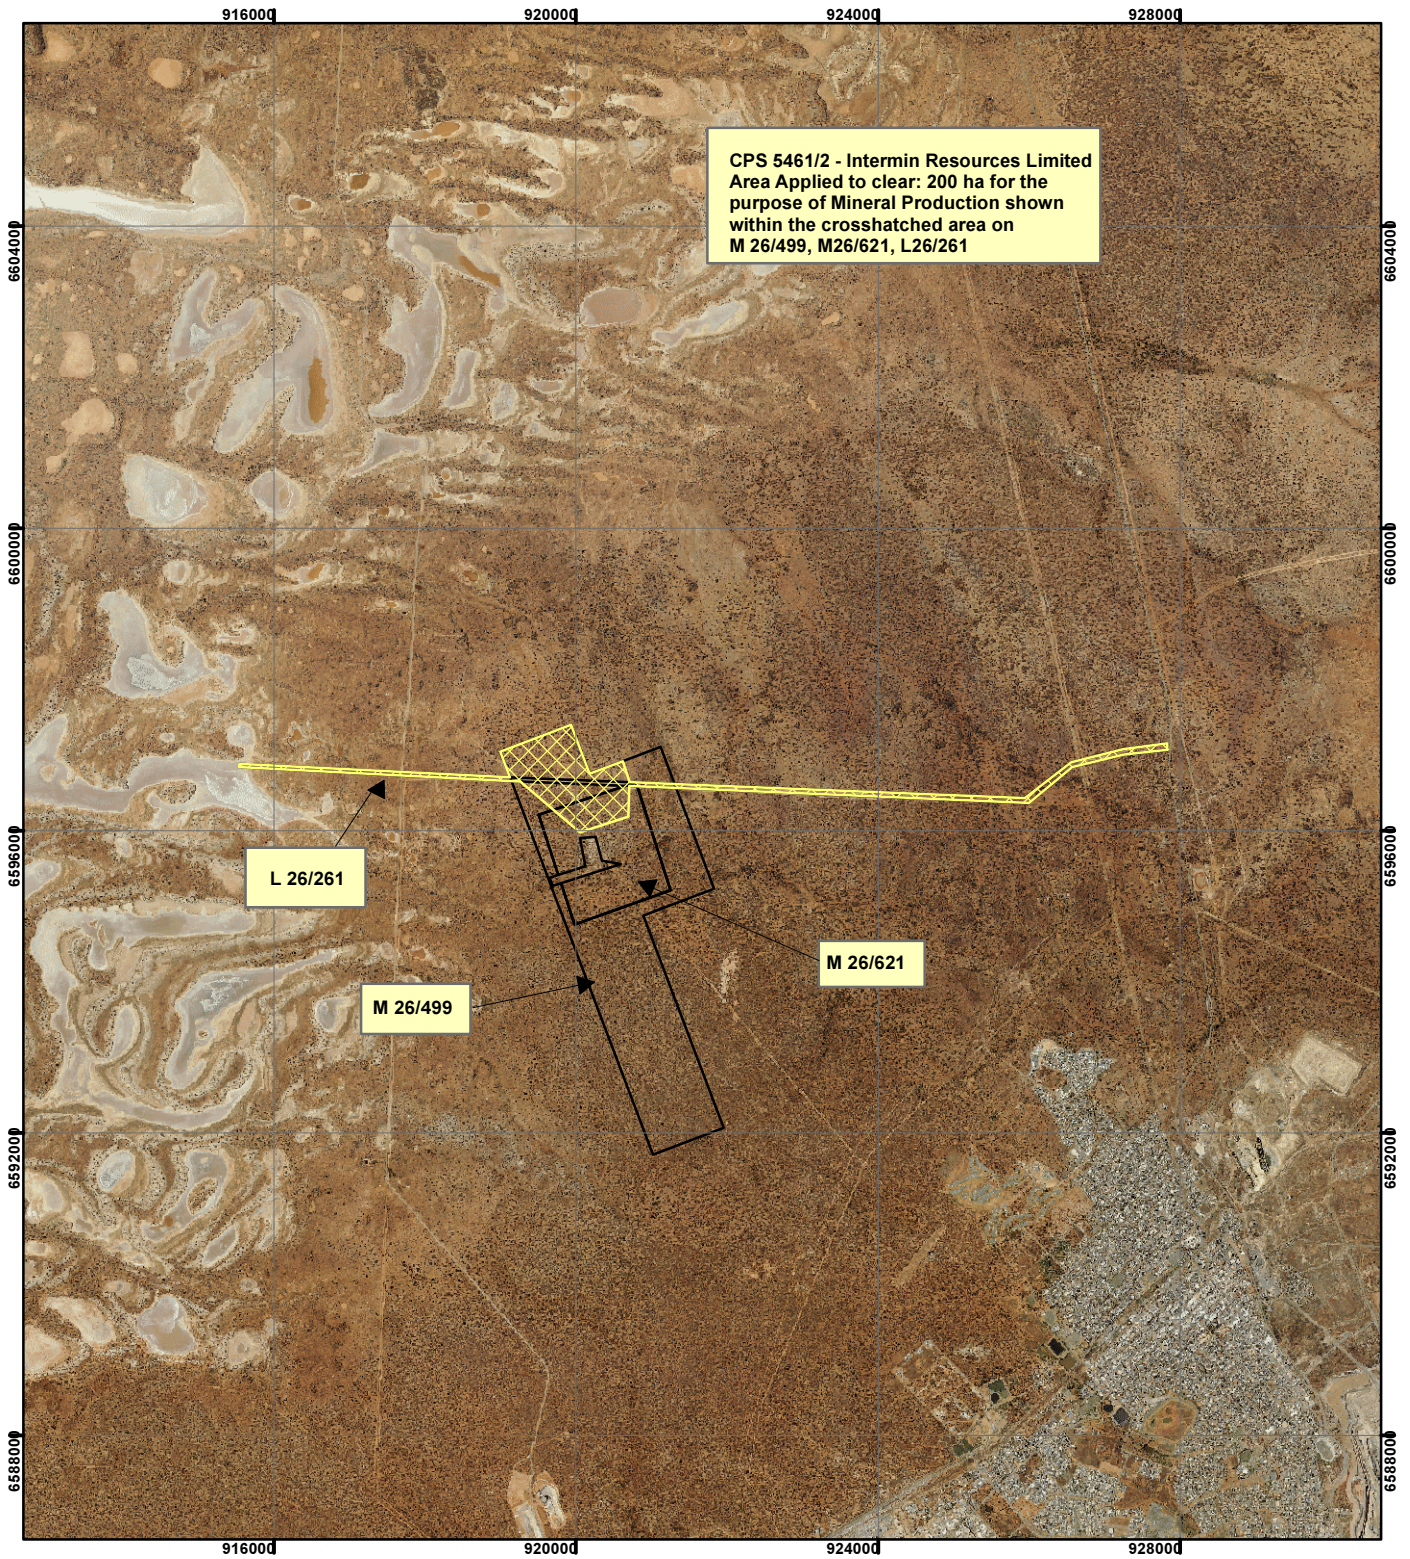

CPS 5461/2 - Intermin Resources Limited

Legend

 Clearing Instruments

Mining Tenements

FMT_TENID

 L 26/261

 M 26/499

 M 26/621

Kalgoorlie Aerial Mosaic October 2011

Geocentric Datum Australia 1994

Note: the data in this map have not been projected. This may result in geometric distortion or measurement inaccuracies.

..... Date

Officer with delegated authority under Section 20 of the Environmental Protection Act 1986